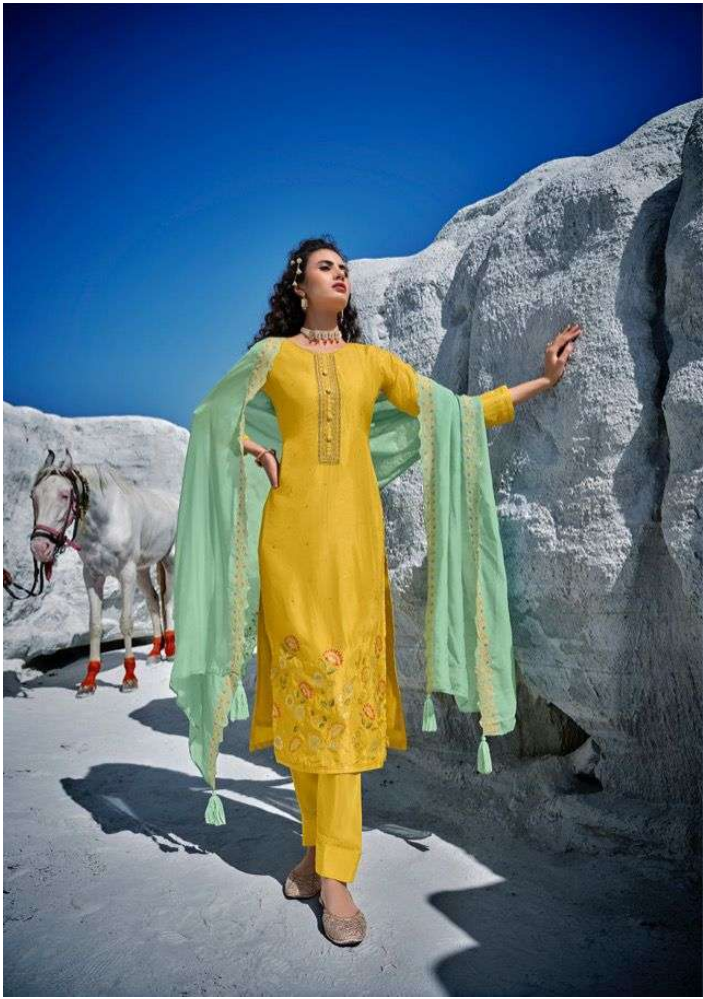

IBIZA™
"A lifestyle in Tulum"

Ibtida

IBIZA™
"A lifestyle in Tulum"

Ibtida

IBIZA
Lifestyle

IBIZA
• 11187 •

IBIZA

• 11189 •

IBIZA

· 11190 ·

Ibtida

by
IBIZA

TOP

PURE SILK DESIGNER PLACEMENT MINAKARI
JACQUARD WITH EMBROIDERY WITH HANDWORK

DUPATTA

PURE ORGANZA
WITH DALICATE EMBROIDERY WITH SCALPING