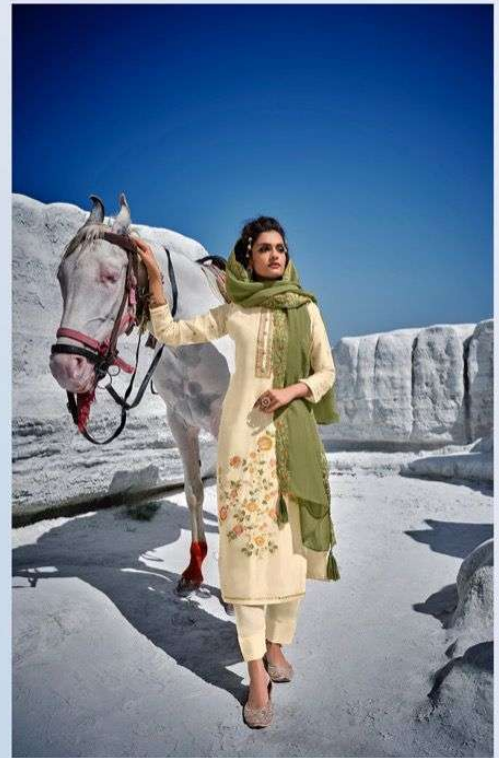

IBIZA
Lifestyle