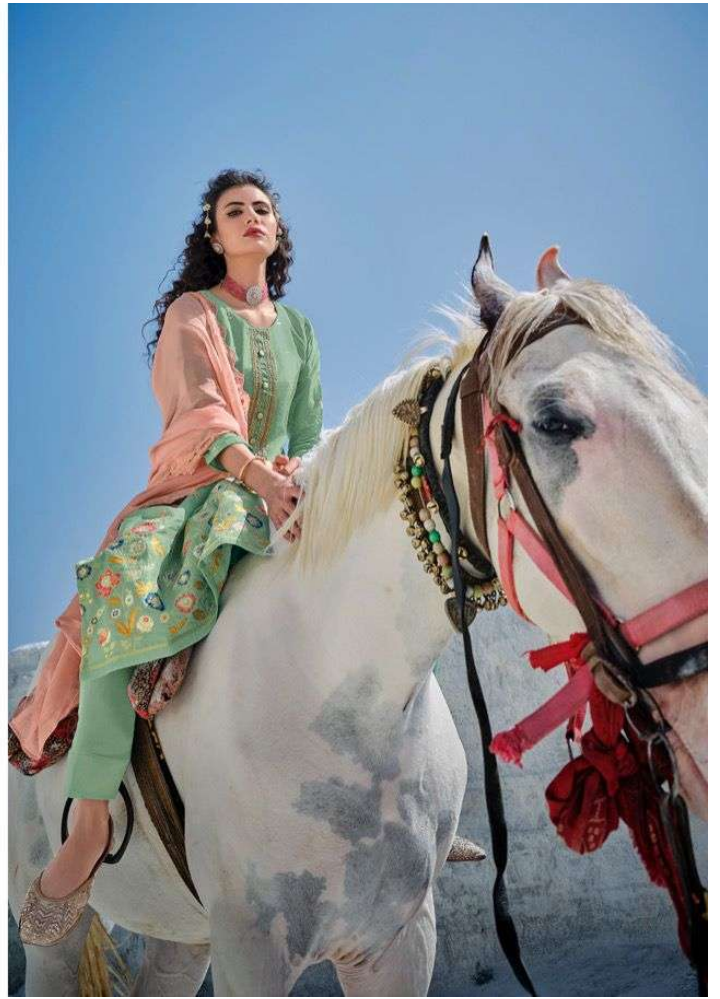

IBIZA

· 11190 ·

Ibtida

by
IBIZA

TOP

PURE SILK DESIGNER PLACEMENT MINAKARI
JACQUARD WITH EMBROIDERY WITH HANDWORK

DUPATTA

PURE ORGANZA
WITH DALICATE EMBROIDERY WITH SCALPING