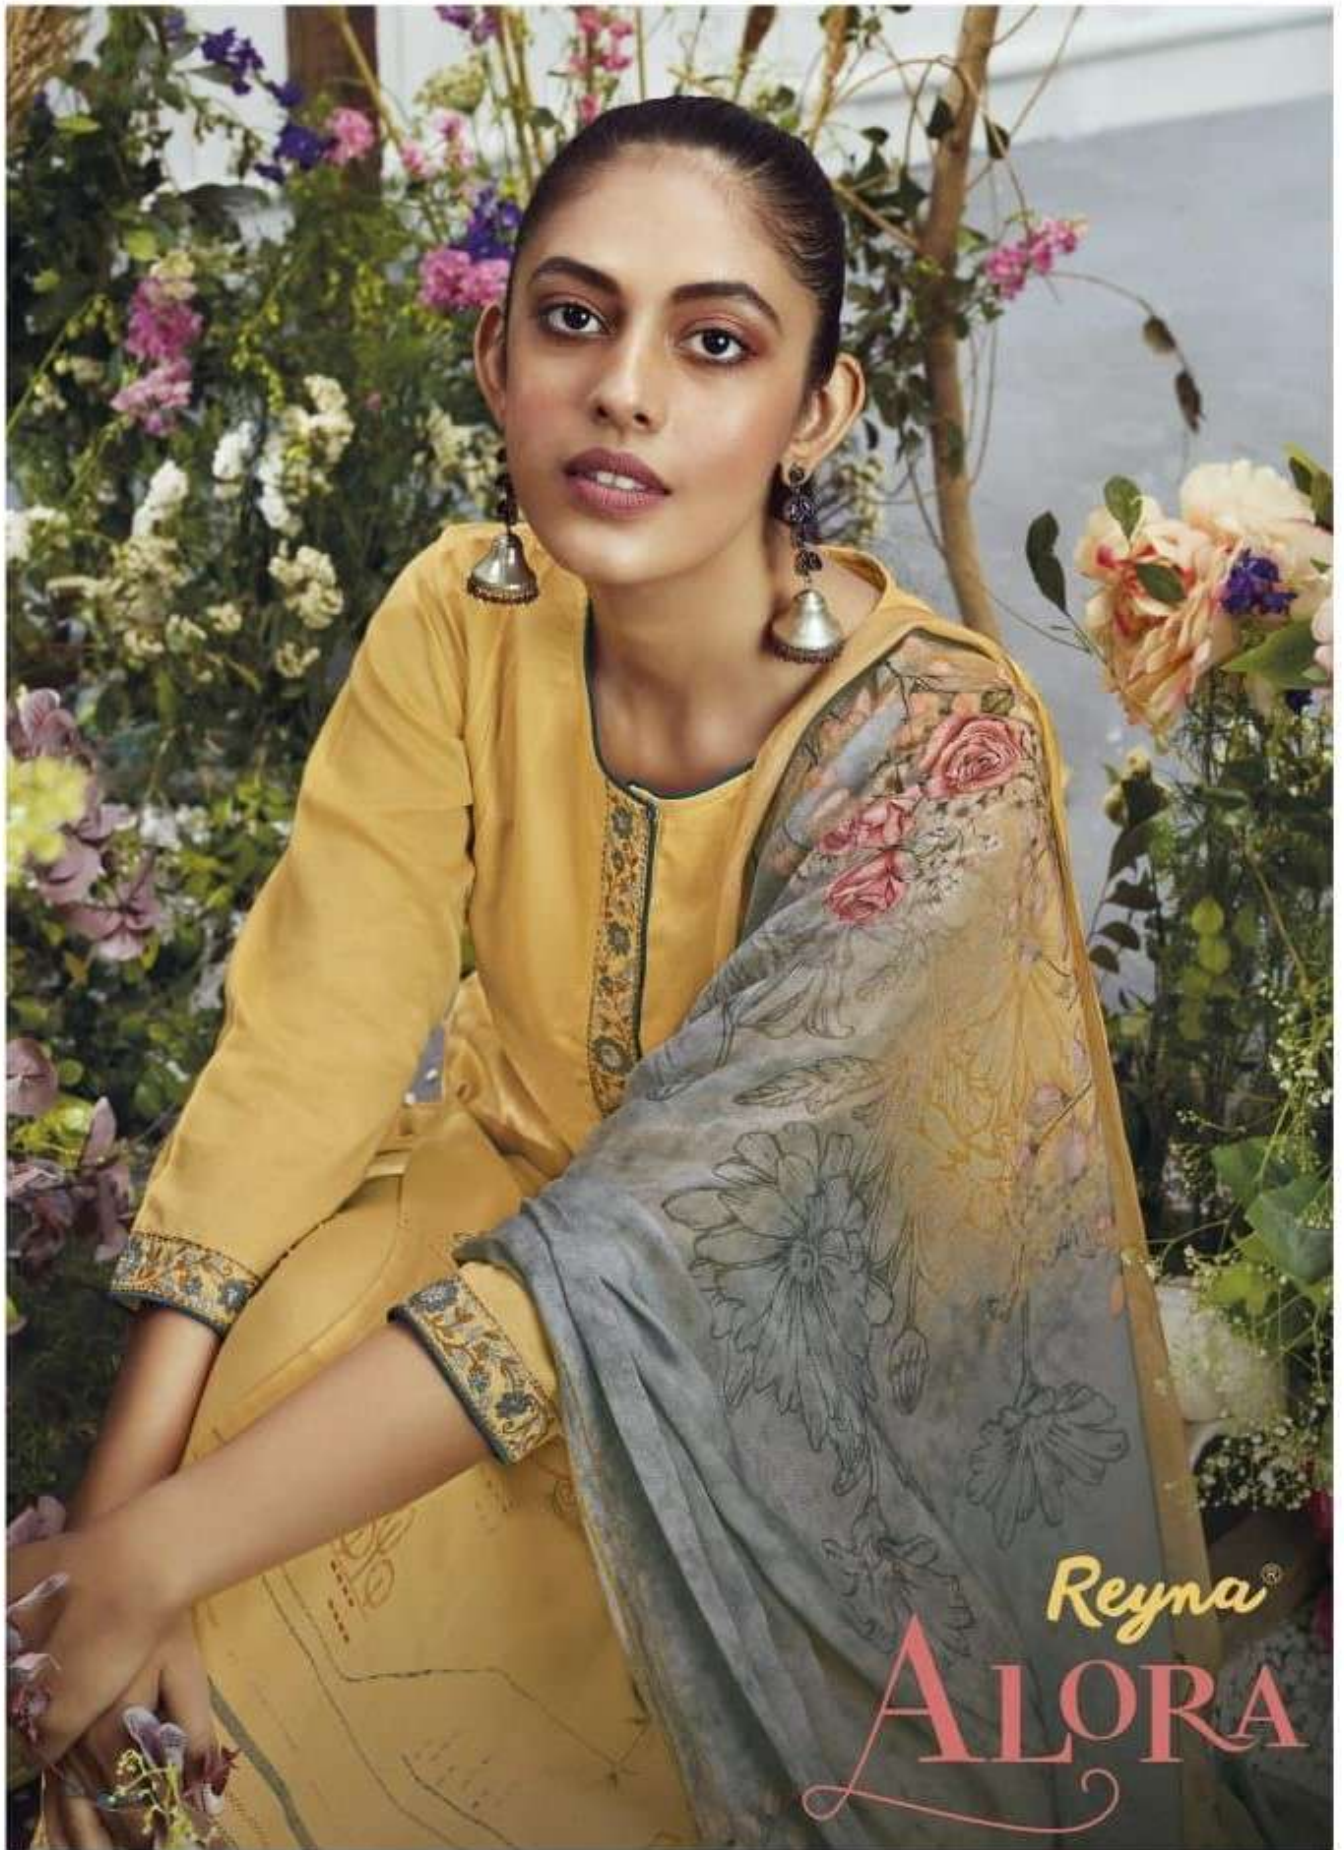

Reyna®
ALORA