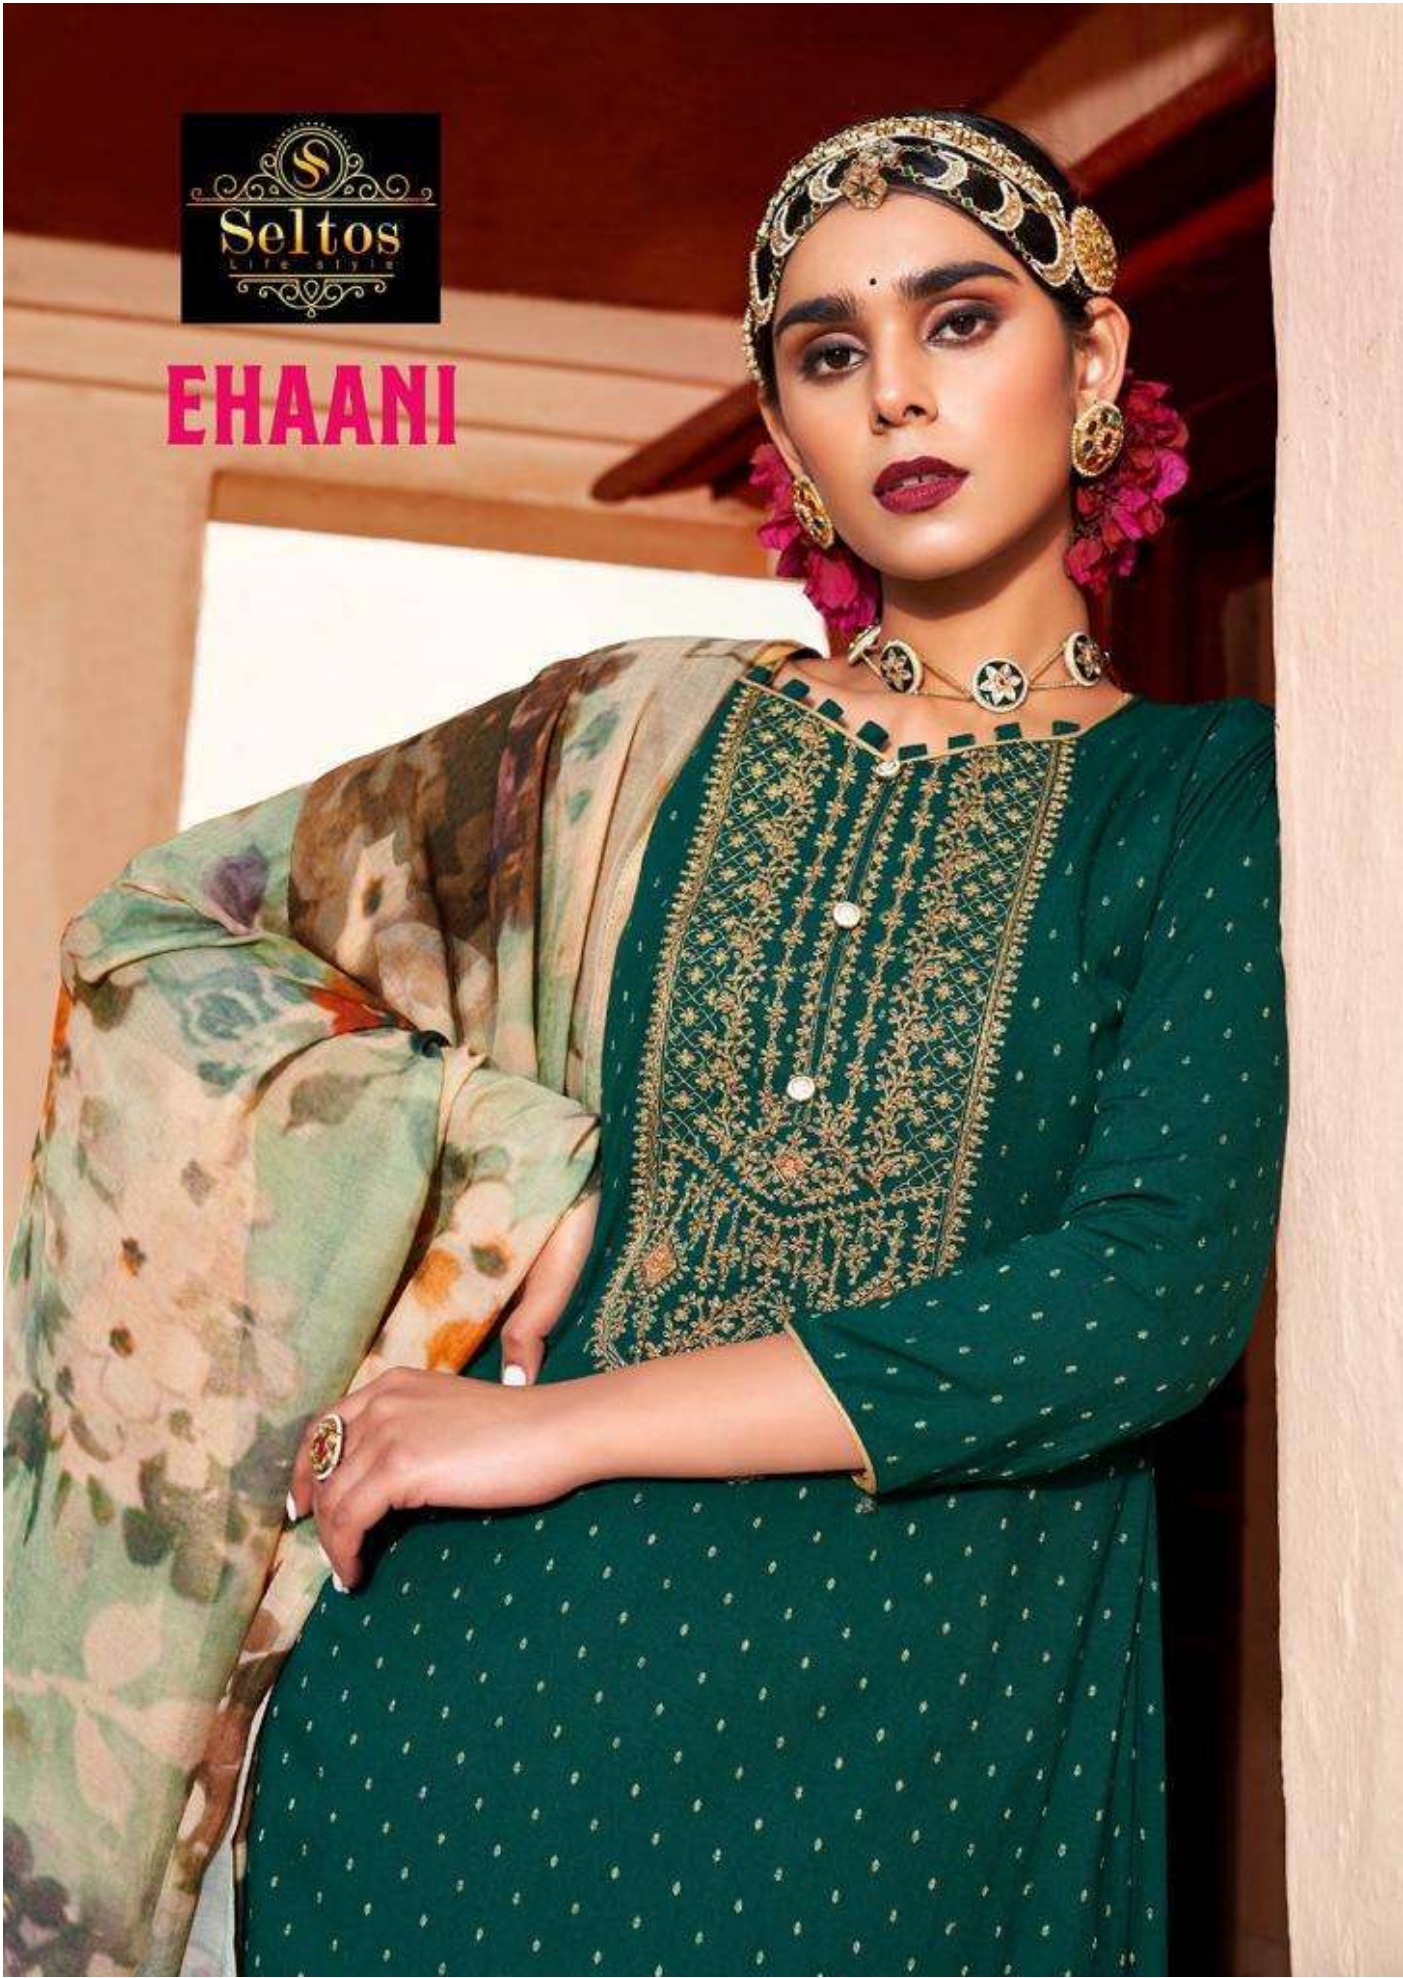

EHAANI

EHAANI

touching moments

presenting natural 34002

34005 *Everything has beauty*

34006 *How beautiful is that.*

|| get softest touch ||

be fitted with your choice - 34001

34003 *looking gorgeous*

34004 *Let your light shine*

EHAANI

WE ALWAYS BELIEVE IN QUALITY

DESIGN.NO	DESCRIPTION
34001	<p>TOP PURE REYON VISCOSE BUTI WITH FANCY WORK</p> <p>BOTTOM PURE COTTON SOLID DAYED</p> <p>DUPATTA PURE MASLIN DIGITAL PRINT</p>
34002	
34003	
34004	
34005	
34006	