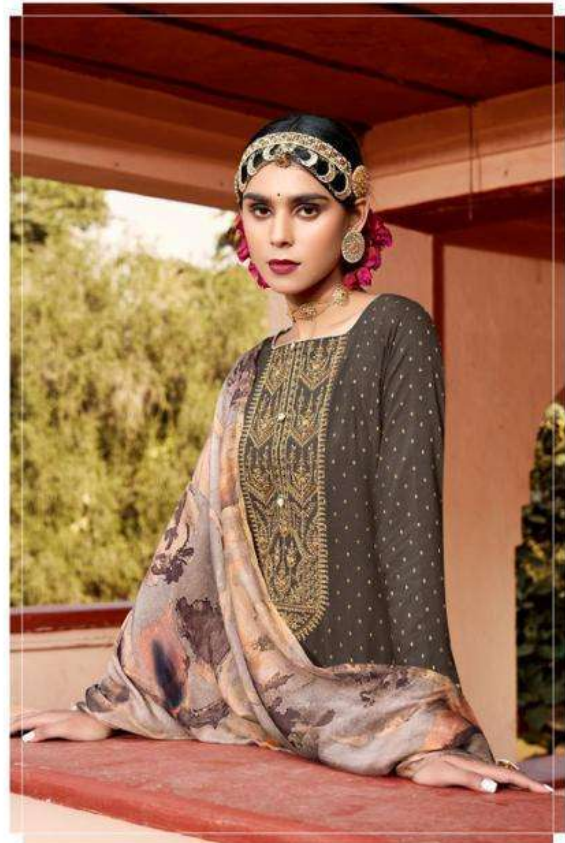

EHAANI

EHAANI

touching moments

presenting natural 34002

34005 *Everything has beauty*

34006 *How beautiful is that.*

|| get softest touch ||

be fitted with your choice - 34001

34003 *looking gorgeous*

34004 *Let your light shine*

EHAANI

WE ALWAYS BELIEVE IN QUALITY

DESIGN.NO	DESCRIPTION
34001	<p>TOP PURE REYON VISCOSE BUTI WITH FANCY WORK</p> <p>BOTTOM PURE COTTON SOLID DAYED</p> <p>DUPATTA PURE MASLIN DIGITAL PRINT</p>
34002	
34003	
34004	
34005	
34006	