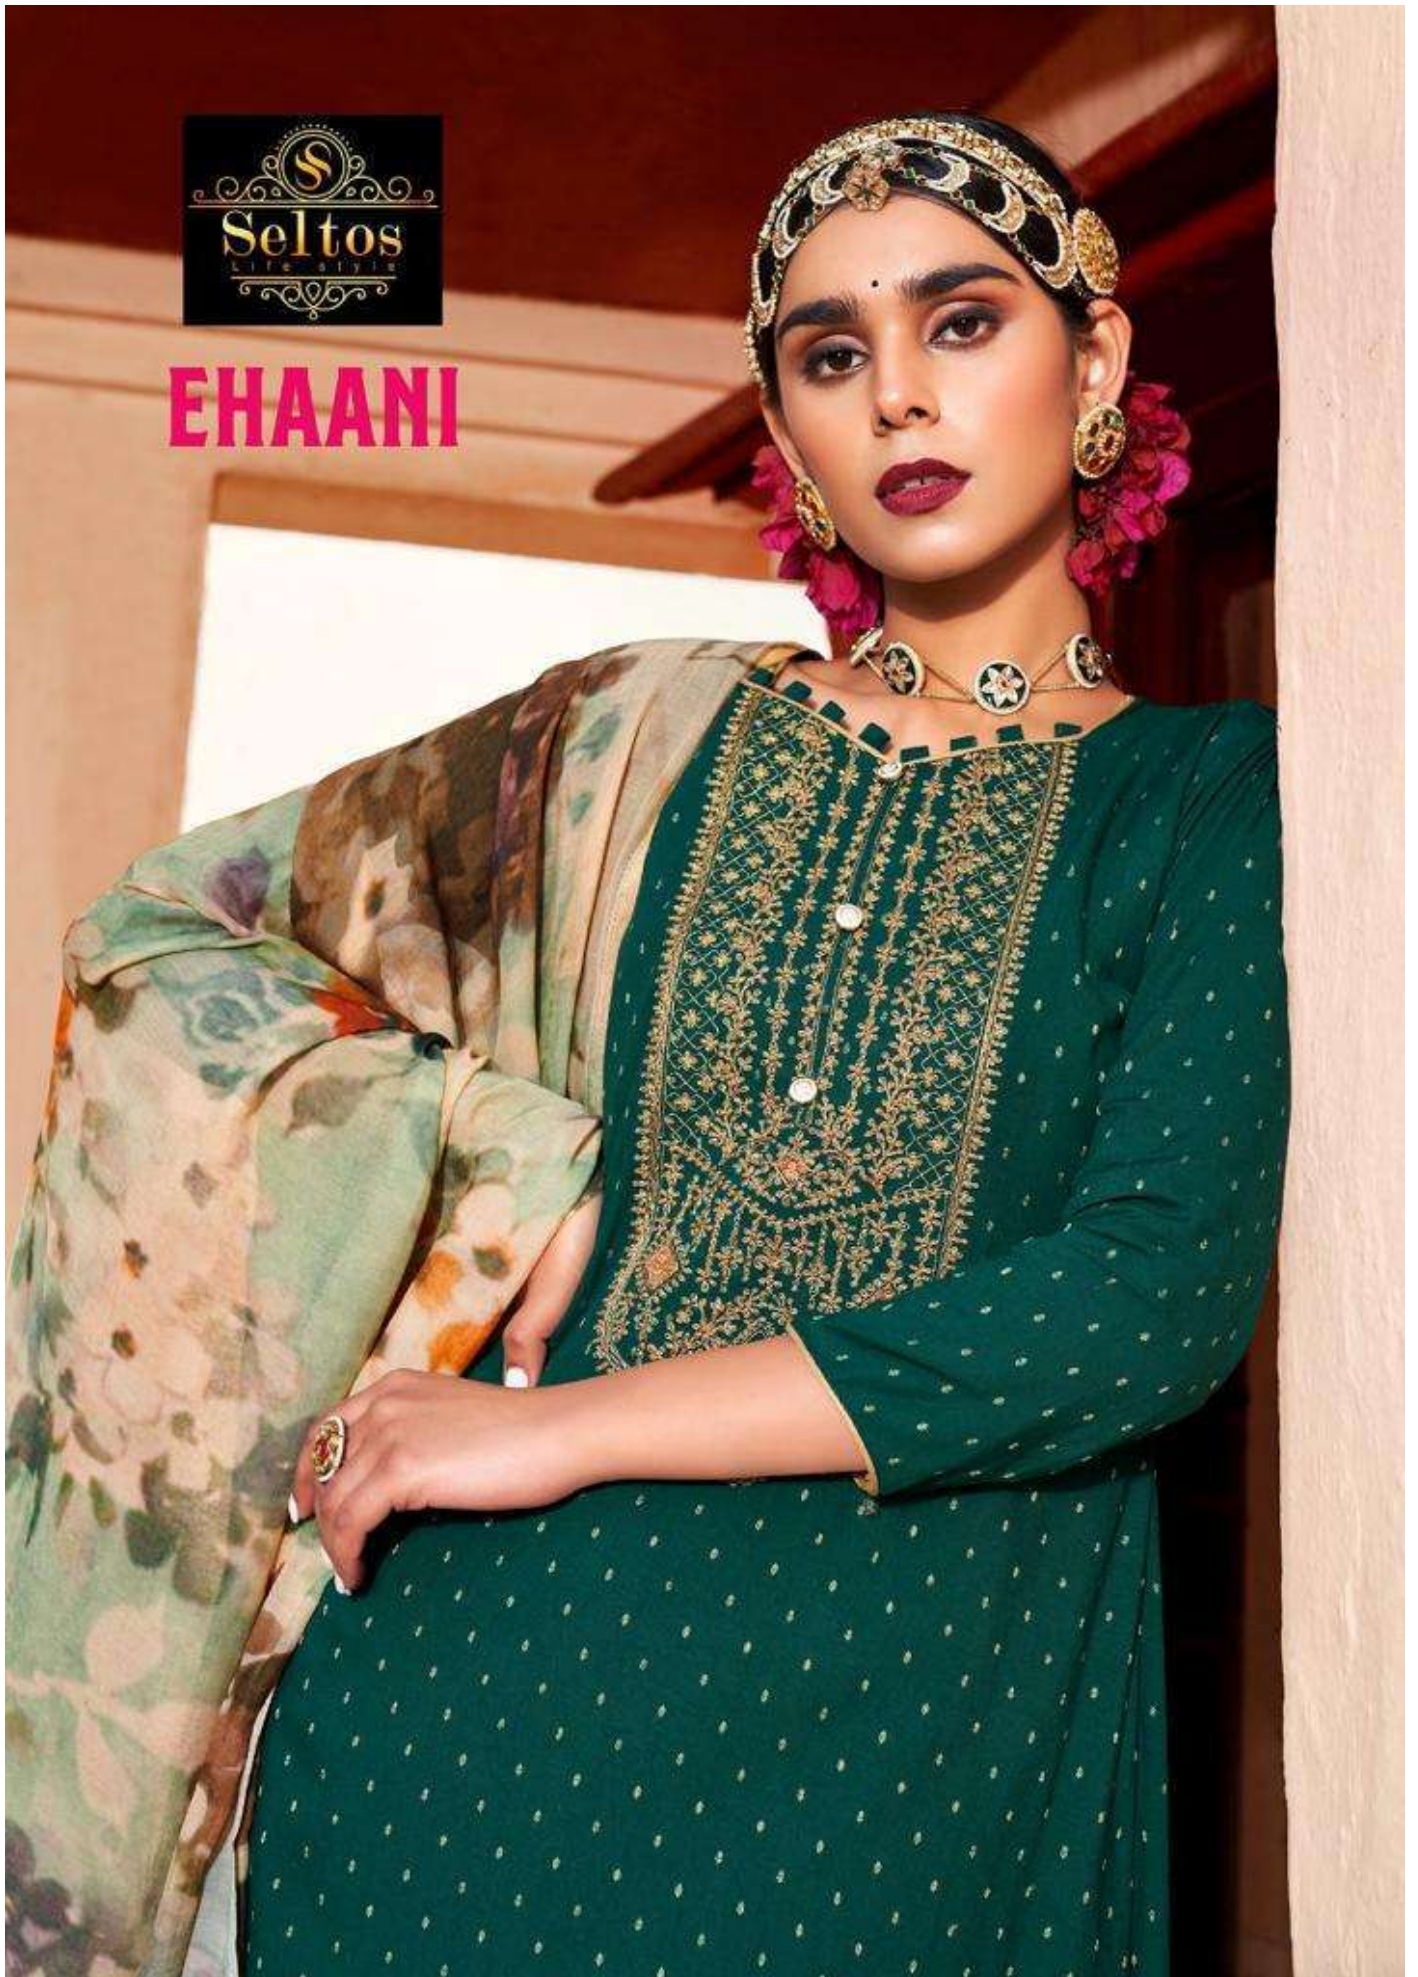

EHAANI

EHAANI

touching moments

presenting natural 34002

34005 *Everything has beauty*

34006 *How beautiful is that.*

|| get softest touch ||

be fitted with your choice - 34001

34003 *looking gorgeous*

34004 *Let your light shine*

EHAANI

WE ALWAYS BELIEVE IN QUALITY

DESIGN.NO	DESCRIPTION
34001	<p>TOP PURE REYON VISCOSE BUTI WITH FANCY WORK</p> <p>BOTTOM PURE COTTON SOLID DAYED</p> <p>DUPATTA PURE MASLIN DIGITAL PRINT</p>
34002	
34003	
34004	
34005	
34006	