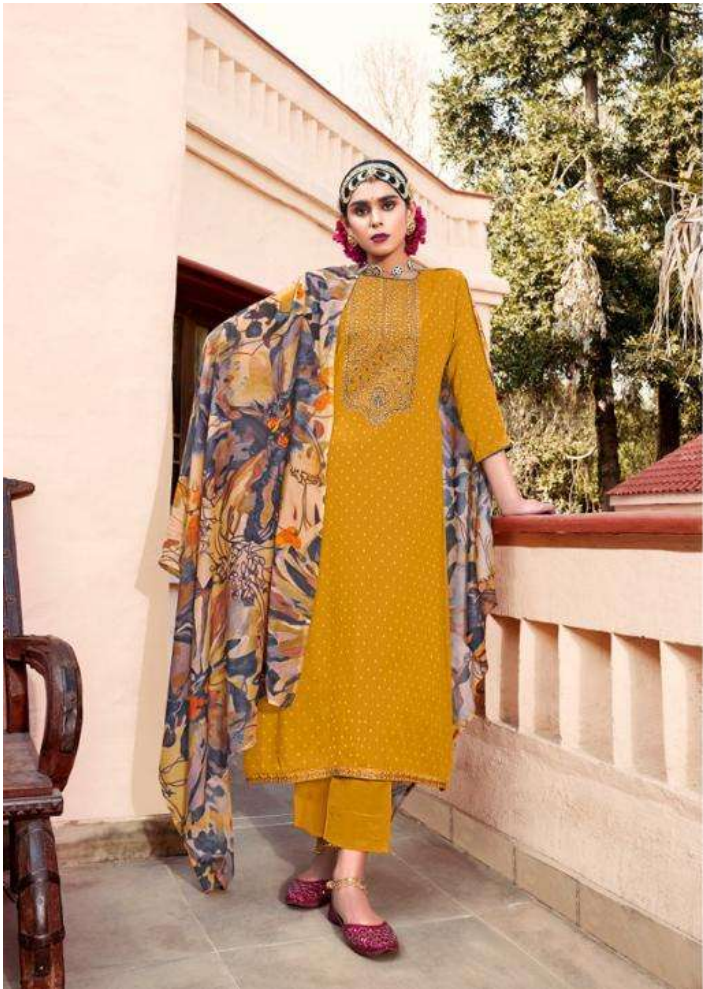

EHAANI

EHAANI

touching moments

presenting natural 34002

34005 *Everything has beauty*

34006 *How beautiful is that.*

|| get softest touch ||

be fitted with your choice - 34001

34003 *looking gorgeous*

34004 *Let your light shine*

EHAANI

WE ALWAYS BELIEVE IN QUALITY

DESIGN.NO	DESCRIPTION
34001	<p>TOP PURE REYON VISCOSE BUTI WITH FANCY WORK</p> <p>BOTTOM PURE COTTON SOLID DAYED</p> <p>DUPATTA PURE MASLIN DIGITAL PRINT</p>
34002	
34003	
34004	
34005	
34006	