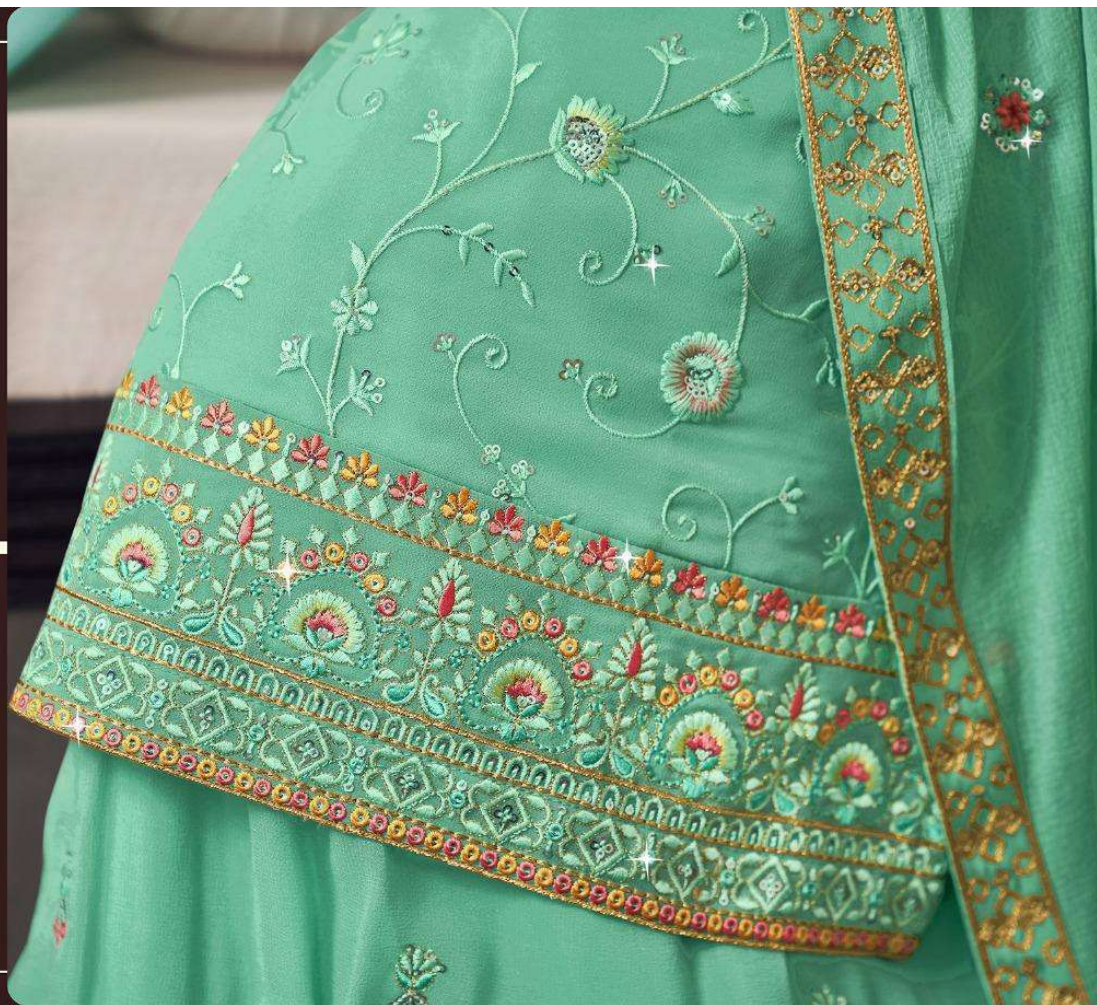

CONTEMPORARY TRADITIONAL