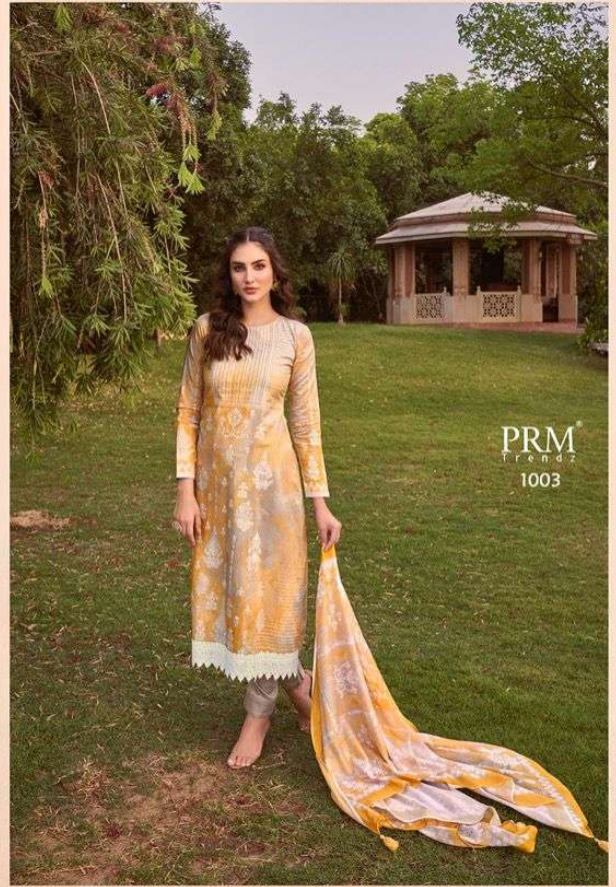

PRM[®]
Trendz

Mishri Si Yaadein

PRM[®]
Trendz

Mishri Si Yaadein

PRM
TRENDS
1002

PRM
TRENDS

1004

PRM
TRENDS

PURE LAWN WITH COTTON LACE
WITH DIGITAL PRINT

:DUPATTA:

PURE VISCOSE MAL COTTON
WITH DIGITAL PRINT

:BOTTOM:

PURE COTTON SOLID