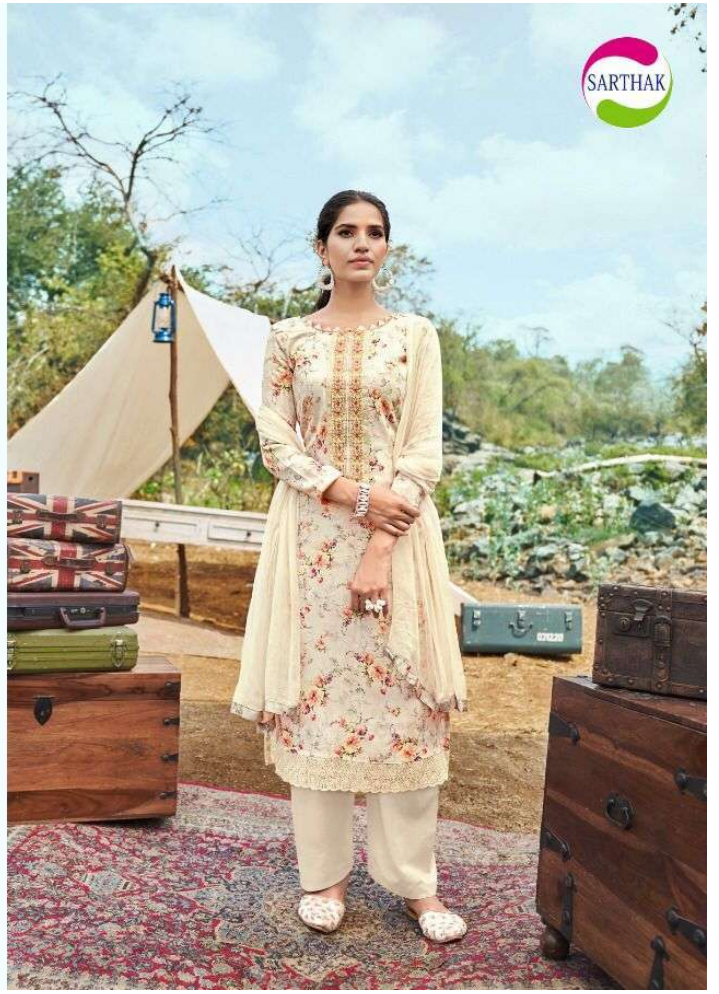

*RUCHI*

RUCHI

inner beauty

67002

grazia

67001

wonderful shade

67005

SARTHAK

variable style

67003

gorgeous

67006

blushing beauty

67004

luxurious speed

67008

beautiful fashion

67001

67002

67003

67007

67008

67004

67005

67006

TOP :- Pure Jaam Digital Print With Embroidery Work  
 BOTTOM :- Pure Jaam Dyed  
 DUPATTA :- Pure Chiffon With Four Side Lace