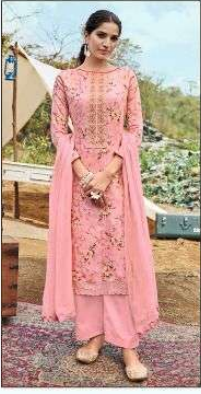

SARTHAK

variable style

67003

gorgeous

67006

blushing beauty

67004

luxurious speed

67008

beautiful fashion

67001

67002

67003

67007

67008

67004