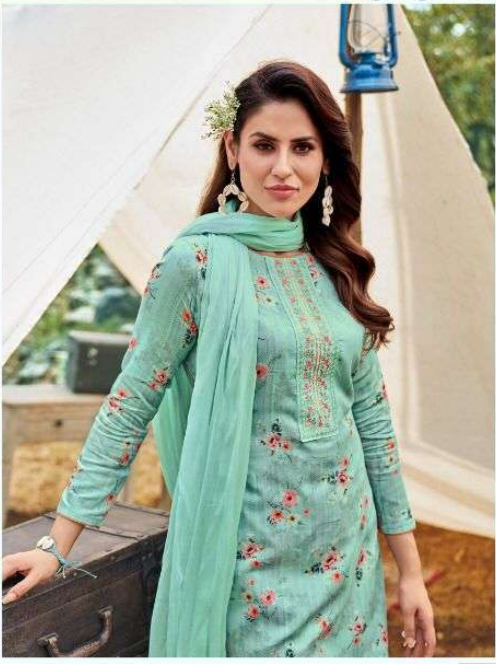

*RUCHI*

RUCHI

inner beauty

67002

grazia

67001

wonderful shade

67005

SARTHAK

variable style

67003

gorgeous

67006

blushing beauty

67004

luxurious speed

67008

beautiful fashion

67001

67002

67003

67007

67008

67004

67005

67006

TOP :- Pure Jaam Digital Print With Embroidery Work  
 BOTTOM :- Pure Jaam Dyed  
 DUPATTA :- Pure Chiffon With Four Side Lace