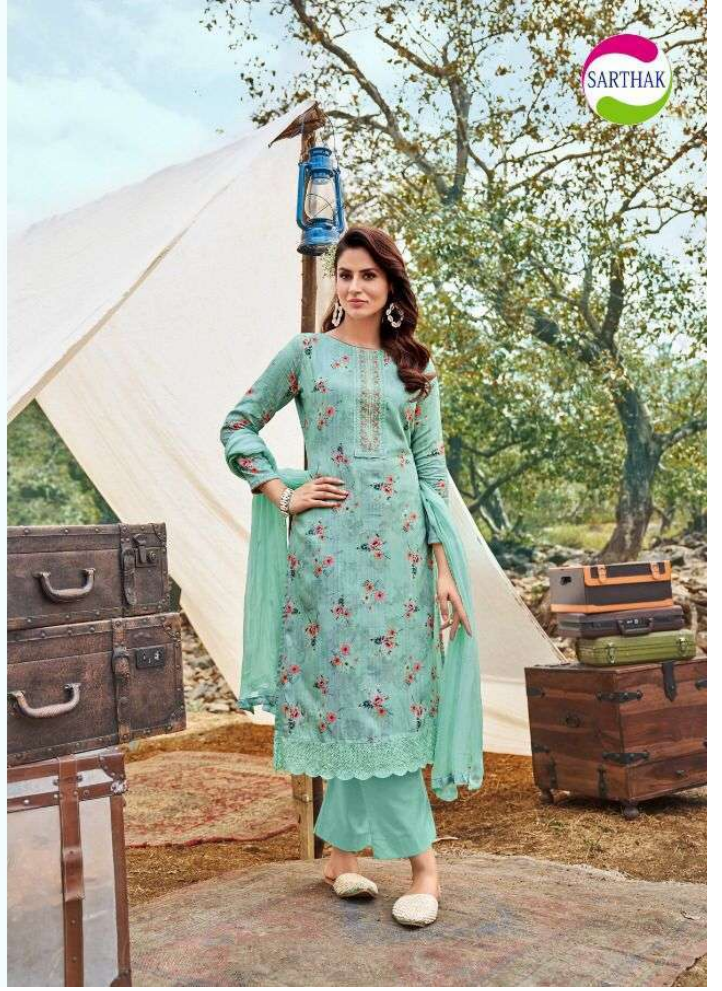

*RUCHI*

RUCHI

inner beauty

67002

grazia

67001

wonderful shade

67005

SARTHAK

variable style

67003

gorgeous

67006

blushing beauty

67004

luxurious speed

67008

beautiful fashion

67001

67002

67003

67007

67008

67004

67005

67006

TOP :- Pure Jaam Digital Print With Embroidery Work  
 BOTTOM :- Pure Jaam Dyed  
 DUPATTA :- Pure Chiffon With Four Side Lace