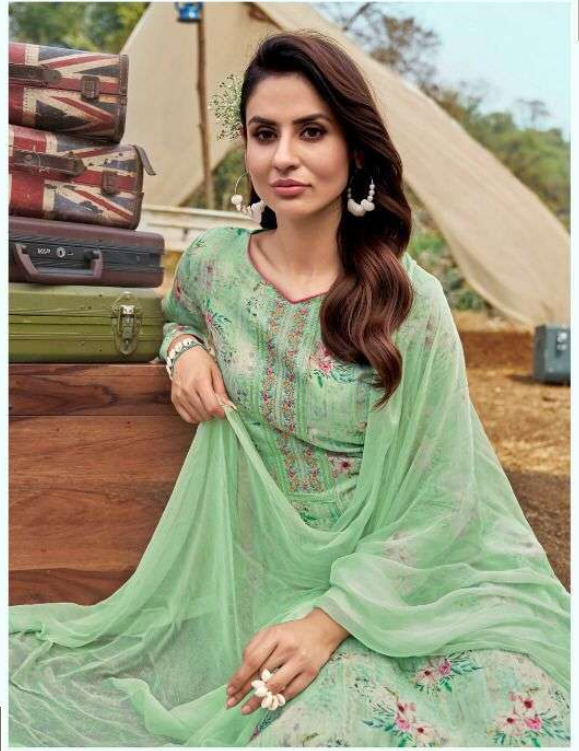

variable style

67003

gorgeous

67006

SARTHAK

blushing beauty

67004

luxurious speed

67008

beautiful fashion

67001

67002

67003

67007

67008

67004

67005

67006

TOP :- Pure Jaam Digital Print With Embroidery Work
 BOTTOM :- Pure Jaam Dyed
 DUPATTA :- Pure Chiffon With Four Side Lace