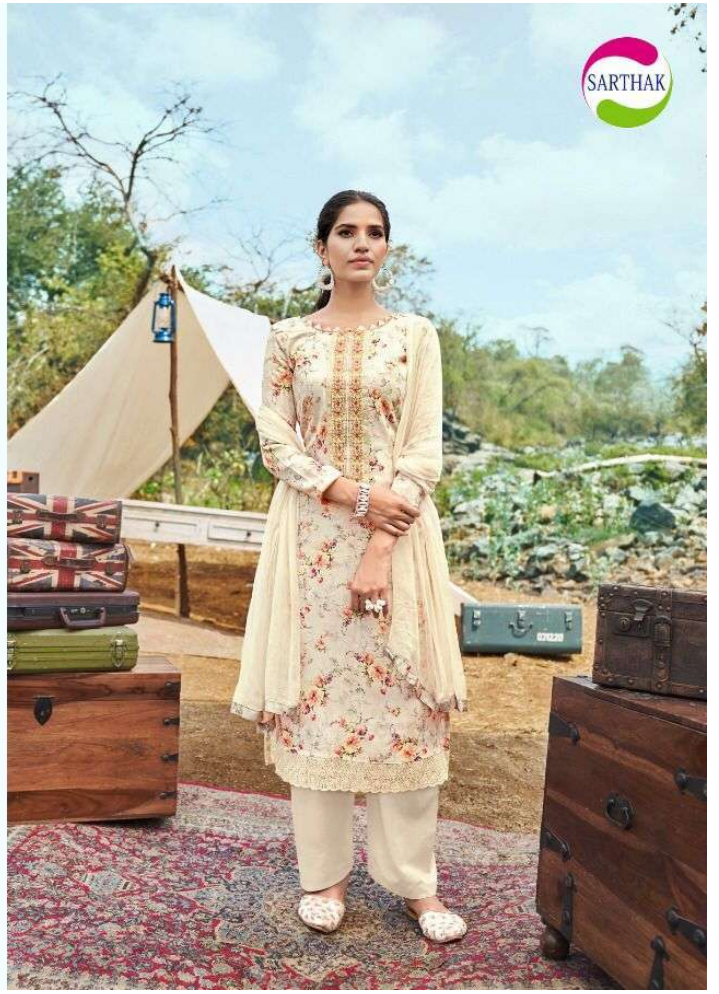

RUCHI

RUCHI

inner beauty

67002

grazia

67001

wonderful shade

67005

variable style

67003

gorgeous

67006

SARTHAK

blushing beauty

67004

luxurious speed

67008

beautiful fashion

67001

67002

67003

67007

67008

67004

67005

67006

TOP :- Pure Jaam Digital Print With Embroidery Work
 BOTTOM :- Pure Jaam Dyed
 DUPATTA :- Pure Chiffon With Four Side Lace