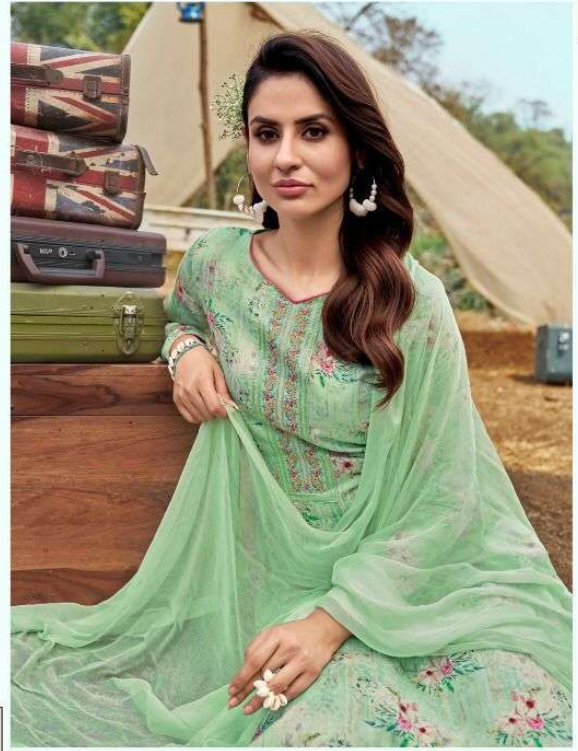

*RUCHI*

RUCHI

inner beauty

67002

grazia

67001

wonderful shade

67005

SARTHAK

variable style

67003

gorgeous

67006

blushing beauty

67004

luxurious speed

67008

beautiful fashion

67001

67002

67003

67007

67008

67004

67005

67006

TOP :- Pure Jaam Digital Print With Embroidery Work  
 BOTTOM :- Pure Jaam Dyed  
 DUPATTA :- Pure Chiffon With Four Side Lace