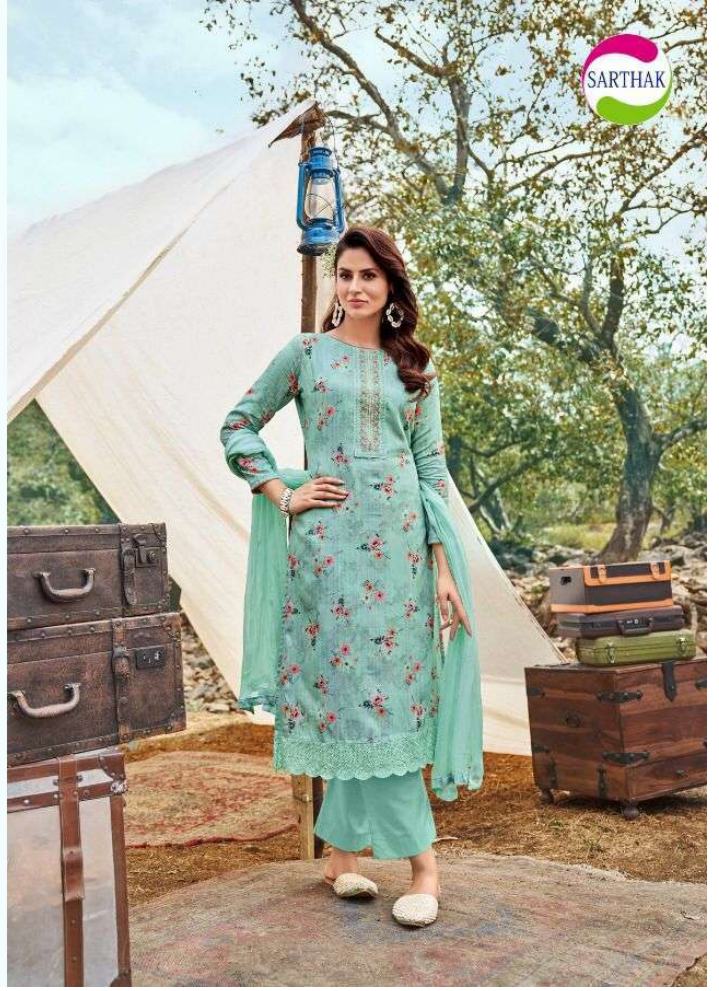

variable style

67003

gorgeous

67006

SARTHAK

blushing beauty

67004

luxurious speed

67008

beautiful fashion

67001

67002

67003

67007

67008

67004

67005

67006

TOP :- Pure Jaam Digital Print With Embroidery Work
 BOTTOM :- Pure Jaam Dyed
 DUPATTA :- Pure Chiffon With Four Side Lace