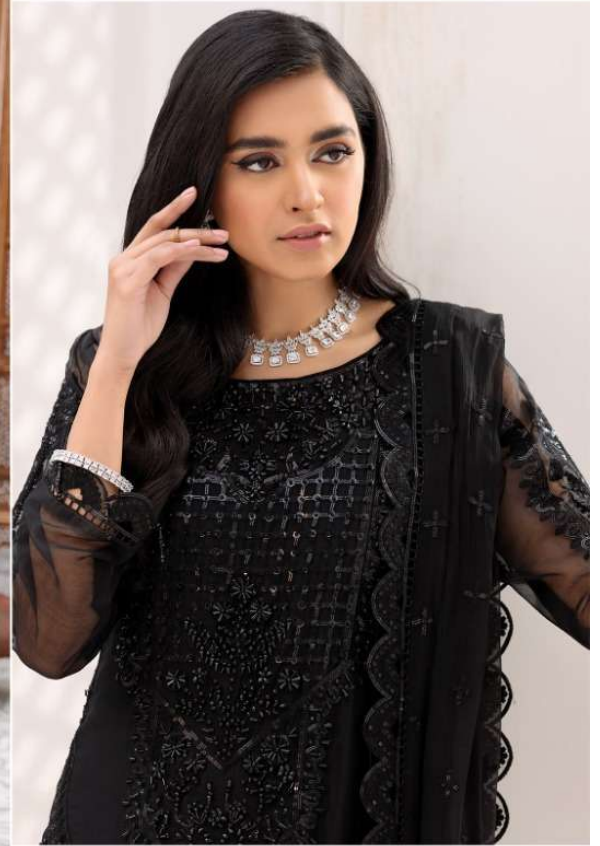

*Serene*  
Pakistani Suits  
A BRAND BY MEGHA EXPORT

*Eman Adeel*

D.NO.3804

TOP - FOX GEORGETTE HEAVY EMBROIDERED  
BOTTOM - HEAVY SHANTUN.  
INNER - HEAVY SHANTUN.  
DUPATTA - NAZNEEN HEAVY EMBROIDERED

*Serene*  
Pakistani Suits  
A BRAND BY MEGHA EXPORT

*Eman Adeel*

D.NO.3802

TOP - FOX GEORGETTE HEAVY EMBROIDERED  
BOTTOM - HEAVY SHANTUN.  
INNER - HEAVY SHANTUN.  
DUPATTA - NAZNEEN HEAVY EMBROIDERED  
WITH LACE

*Serene*  
Pakistani Suits  
A BRAND BY MEGHA EXPORT

*Eman Adeel*

D.NO.3801

TOP - FOX GEORGETTE HEAVY EMBROIDERED  
BOTTOM - HEAVY SHANTUN.  
INNER - HEAVY SHANTUN.  
DUPATTA - NAZNEEN HEAVY EMBROIDERY

*Serene*  
Pakistani Suits  
A BRAND BY MEGHA EXPORT

*Eman Adeel*

D.NO.3803

TOP - FOX GEORGETTE HEAVY EMBROIDERED  
BOTTOM - HEAVY SHANTUN.  
INNER - HEAVY SHANTUN.  
DUPATTA - NAZNEEN HEAVY EMBROIDERY  
WITH FRILL

Sereno  
Pakistani Dress  
A BRAND BY MEGHA EXPORT

Eman Adeel