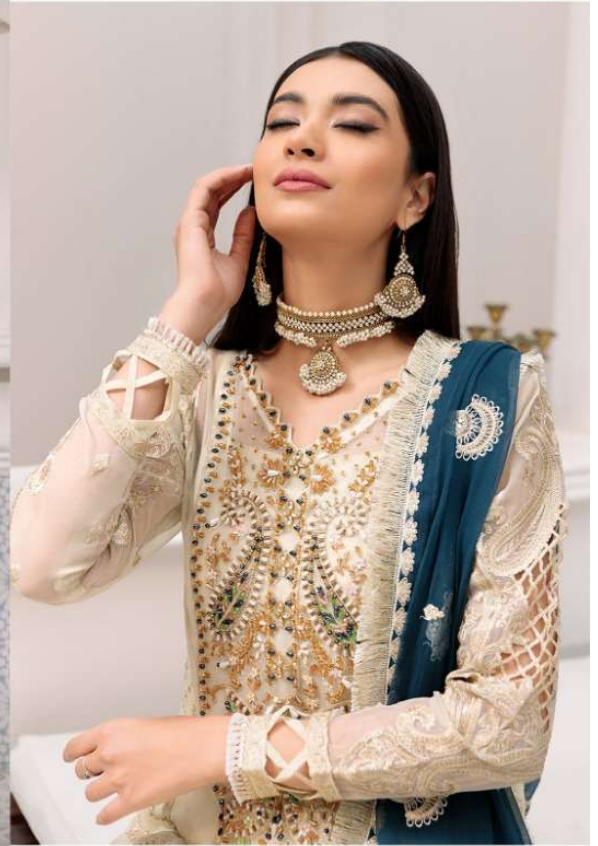

Serene
Pakistani Sult

A BRAND BY  MEGHA EXPORT

Eman Adeel

D.NO.3804

Serene
Pakistani Sult

A BRAND BY  MEGHA EXPORT

Eman Adeel

D.NO.3804

Serene
Pakistani Suits
A BRAND BY MEGHA EXPORT

Eman Adeel

D.NO.3804

TOP - FOX GEORGETTE HEAVY EMBROIDERED
BOTTOM - HEAVY SHANTUN.
INNER - HEAVY SHANTUN.
DUPATTA - NAZNEEN HEAVY EMBROIDERED

Serene
Pakistani Suits
A BRAND BY MEGHA EXPORT

Eman Adeel

D.NO.3802

TOP - FOX GEORGETTE HEAVY EMBROIDERED
BOTTOM - HEAVY SHANTUN.
INNER - HEAVY SHANTUN.
DUPATTA - NAZNEEN HEAVY EMBROIDERED
WITH LACE

Serene
Pakistani Suits
A BRAND BY MEGHA EXPORT

Eman Adeel

D.NO.3801

TOP - FOX GEORGETTE HEAVY EMBROIDERED
BOTTOM - HEAVY SHANTUN.
INNER - HEAVY SHANTUN.
DUPATTA - NAZNEEN HEAVY EMBROIDERY

Serene
Pakistani Suits
A BRAND BY MEGHA EXPORT

Eman Adeel

D.NO.3803

TOP - FOX GEORGETTE HEAVY EMBROIDERED
BOTTOM - HEAVY SHANTUN.
INNER - HEAVY SHANTUN.
DUPATTA - NAZNEEN HEAVY EMBROIDERY
WITH FRILL