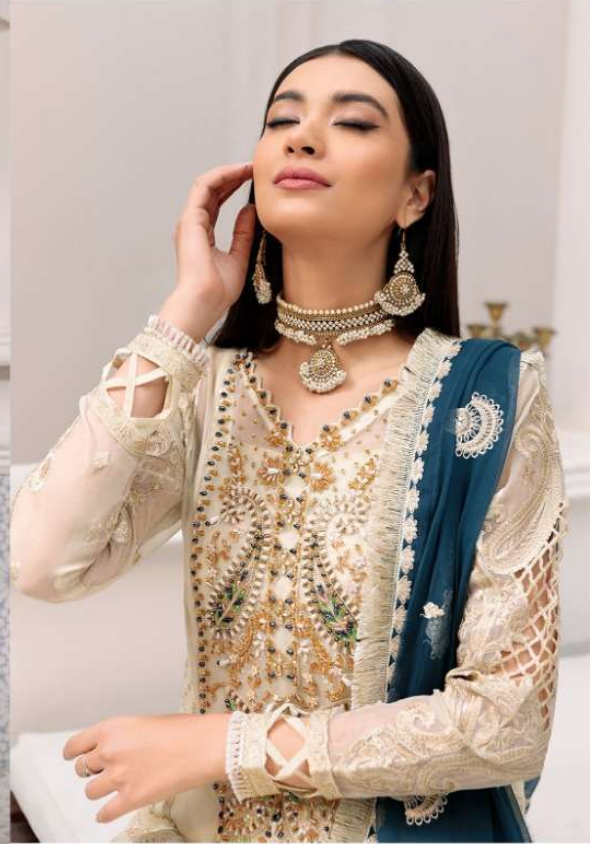

*Serene*  
Pakistani Suits

A BRAND BY  MEGHA EXPORT

*Eman Adeel*

D.NO.3804

*Serene*  
Pakistani Suits

A BRAND BY  MEGHA EXPORT

*Eman Adeel*

D.NO.3804

*Serene*  
Pakistani Suits  
A BRAND BY MEGHA EXPORT

*Eman Adeel*

D.NO.3804

TOP - FOX GEORGETTE HEAVY EMBROIDERED  
BOTTOM - HEAVY SHANTUN.  
INNER - HEAVY SHANTUN.  
DUPATTA - NAZNEEN HEAVY EMBROIDERED

*Serene*  
Pakistani Suits  
A BRAND BY MEGHA EXPORT

*Eman Adeel*

D.NO.3802

TOP - FOX GEORGETTE HEAVY EMBROIDERED  
BOTTOM - HEAVY SHANTUN.  
INNER - HEAVY SHANTUN.  
DUPATTA - NAZNEEN HEAVY EMBROIDERED  
WITH LACE

*Serene*  
Pakistani Suits  
A BRAND BY MEGHA EXPORT

*Eman Adeel*

D.NO.3801

TOP - FOX GEORGETTE HEAVY EMBROIDERED  
BOTTOM - HEAVY SHANTUN.  
INNER - HEAVY SHANTUN.  
DUPATTA - NAZNEEN HEAVY EMBROIDERY

*Serene*  
Pakistani Suits  
A BRAND BY MEGHA EXPORT

*Eman Adeel*