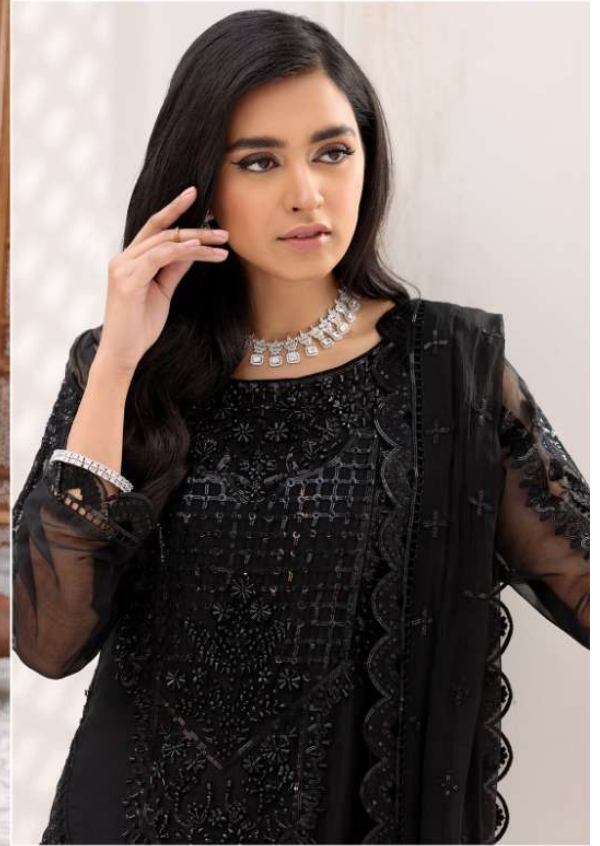

Serene
Pakistani Suits
A BRAND BY MEGHA EXPORT

Eman Adeel

D.NO.3804

TOP - FOX GEORGETTE HEAVY EMBROIDERED
BOTTOM - HEAVY SHANTUN.
INNER - HEAVY SHANTUN.
DUPATTA - NAZNEEN HEAVY EMBROIDERED

Serene
Pakistani Suits
A BRAND BY MEGHA EXPORT

Eman Adeel

D.NO.3802

TOP - FOX GEORGETTE HEAVY EMBROIDERED
BOTTOM - HEAVY SHANTUN.
INNER - HEAVY SHANTUN.
DUPATTA - NAZNEEN HEAVY EMBROIDERED
WITH LACE

Serene
Pakistani Suits
A BRAND BY MEGHA EXPORT

Eman Adeel

D.NO.3801

TOP - FOX GEORGETTE HEAVY EMBROIDERED
BOTTOM - HEAVY SHANTUN.
INNER - HEAVY SHANTUN.
DUPATTA - NAZNEEN HEAVY EMBROIDERY

Serene
Pakistani Suits
A BRAND BY MEGHA EXPORT

Eman Adeel

D.NO.3803

TOP - FOX GEORGETTE HEAVY EMBROIDERED
BOTTOM - HEAVY SHANTUN.
INNER - HEAVY SHANTUN.
DUPATTA - NAZNEEN HEAVY EMBROIDERY
WITH FRILL