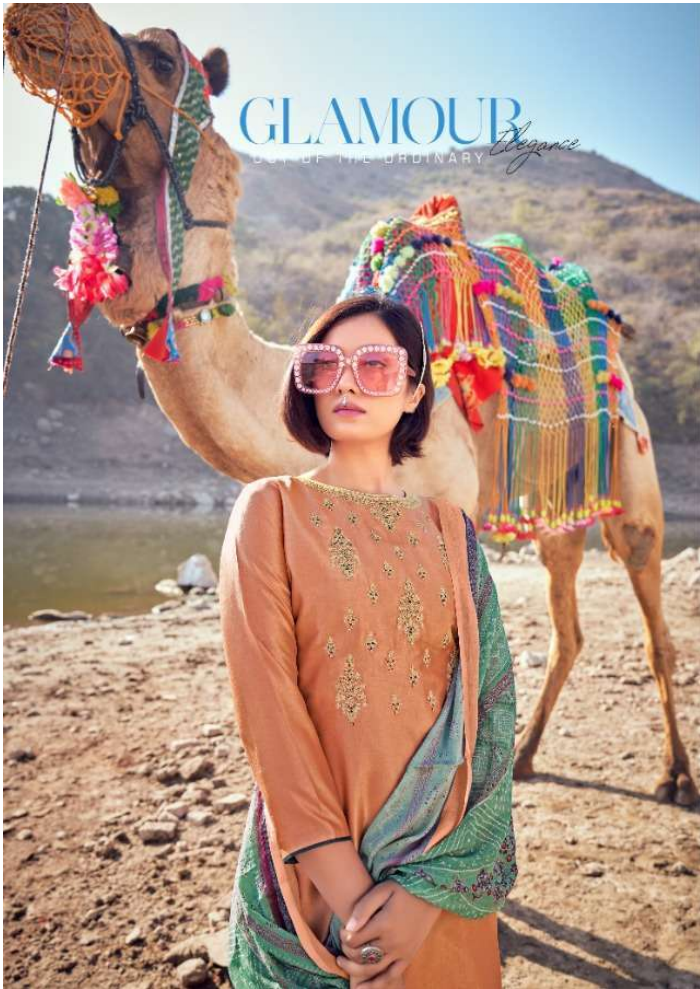

GLAMOUR
OUT OF THE ORDINARY
Elegance