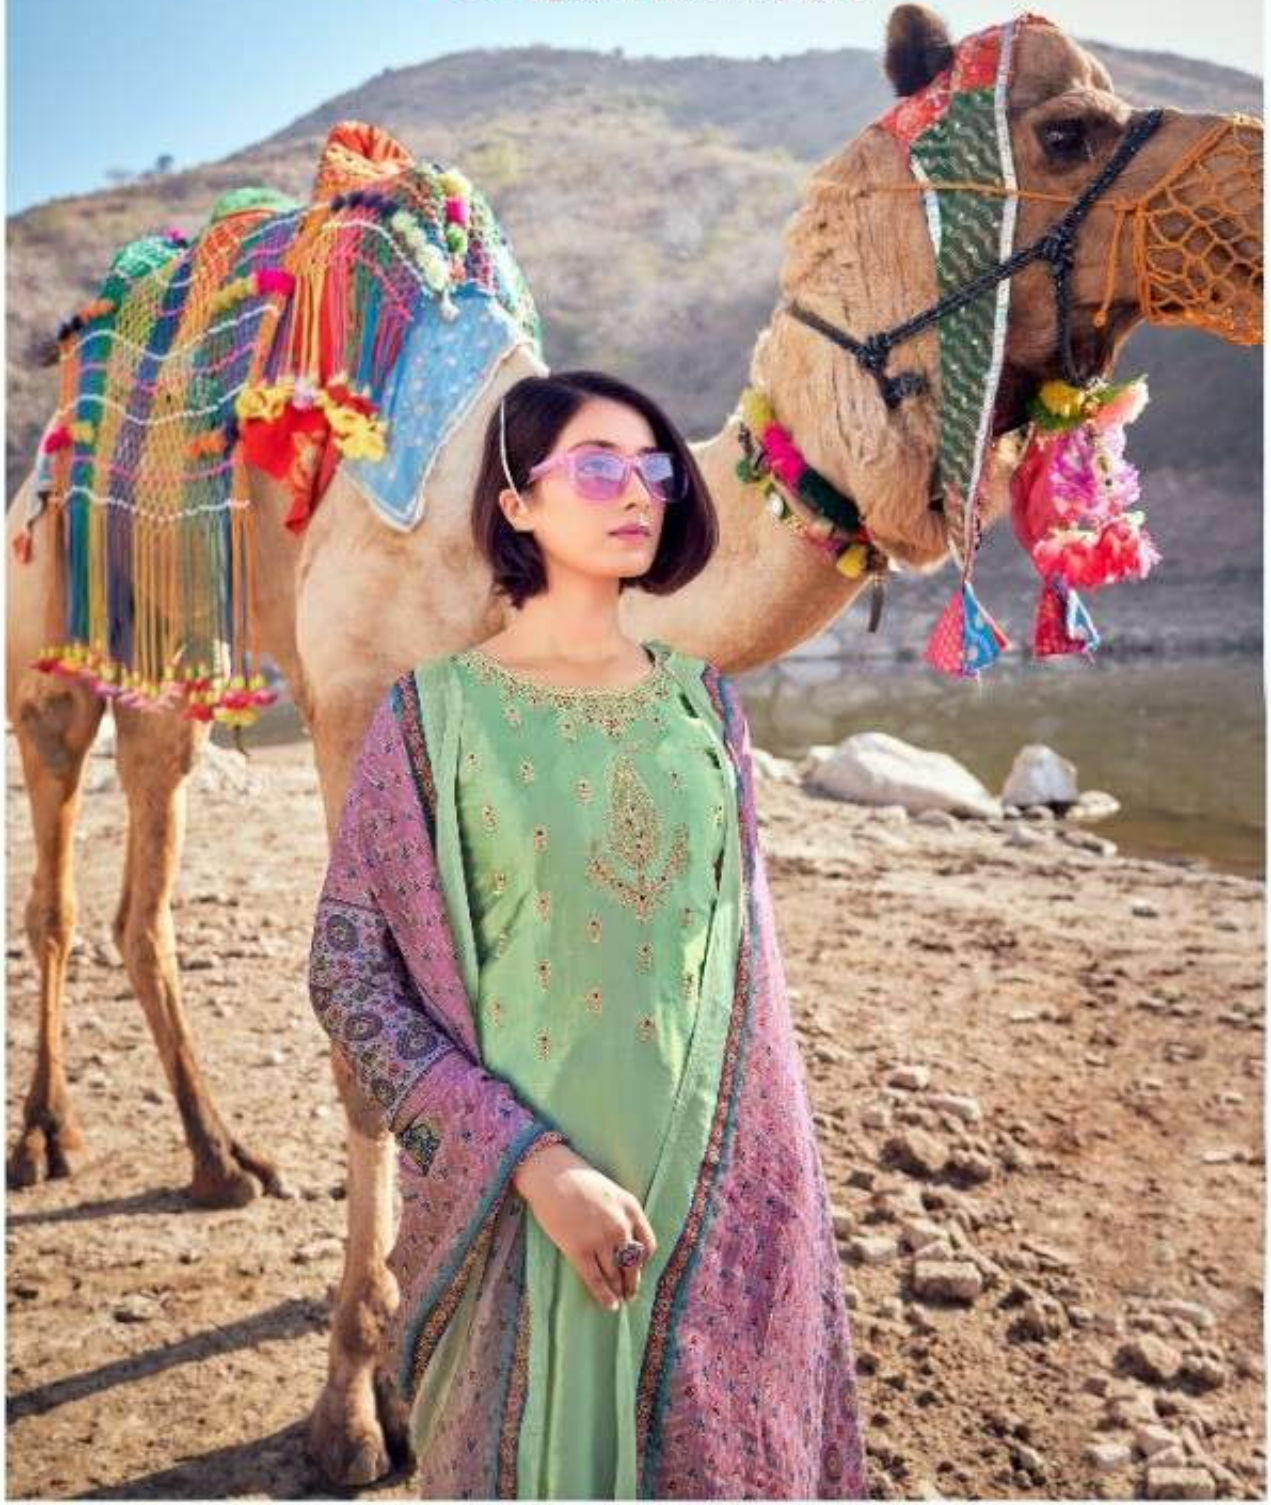

# Armeena

Special Luxuriuz Silk

**THIS PRETTY**  
hue is all set to engulf you into charm  
*Don't forget*  
D.NO.121003

ALWAYS TO BE  
Real beauty is to be true to oneself  
D.NO.121001 *Exclusive*

MAGICAL MYSTERY  
Fashion is a great thing *Instante*  
D.NO.121005