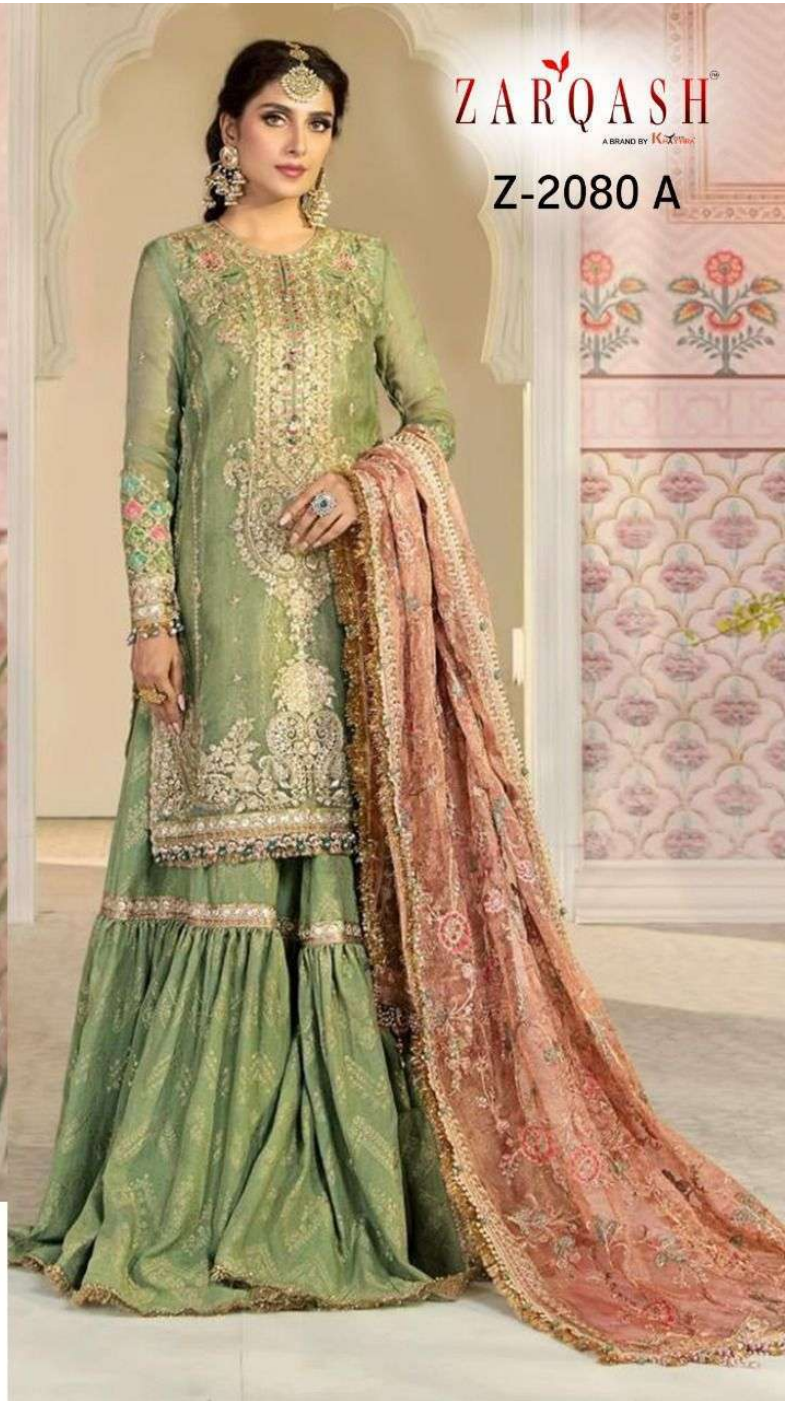

ZARQASH[®]
A BRAND BY KAZIYARA

Z-2080 C

ZARQASH[®]
A BRAND BY KIZZYTRA

Z-2080 C

ZARQASH[®]
A BRAND BY KAZIYAK

Z-2080 C

TOP - ORGANZA HEAVY EMBROIDERED
INNER - HEAVY SANTOON
BOTTOM - HEAVY SANTOON EMBROIDERED
DUPATTA - ORGANZA HEAVY EMBROIDERED

ZAROASHI[®]

A BRAND BY

100% SHIRAZI HEAVY EMBROIDERED
SILK, HEAVY SATIN,
HEAVY SHIRAZI EMBROIDERED,
HEAVY SHIRAZI EMBROIDERED

ZAROASHI
Z-2080 \$1,200.00

TOP - ORGANZA HEAVY EMBROIDERED
INNER - HEAVY SANTOON
BOTTOM - HEAVY SANTOON EMBROIDERED
DUPATTA - ORGANZA HEAVY EMBROIDERED

ZARQASH

A BRAND BY

TOP - ORGANZA HEAVY EMBROIDERED
INNER - HEAVY SANTOON
BOTTOM - HEAVY SANTOON EMBROIDERED
DUPATTA - ORGANZA HEAVY EMBROIDERED

ZAROASH

A BRAND BY ZAROASH

Z-2080 A

Z-2080 B

Z-2080 C

TOP - ORGANZA HEAVY EMBROIDERED
INNER - HEAVY SANTOON
BOTTOM - HEAVY SANTOON EMBROIDERED
DUPATTA - ORGANZA HEAVY EMBROIDERED