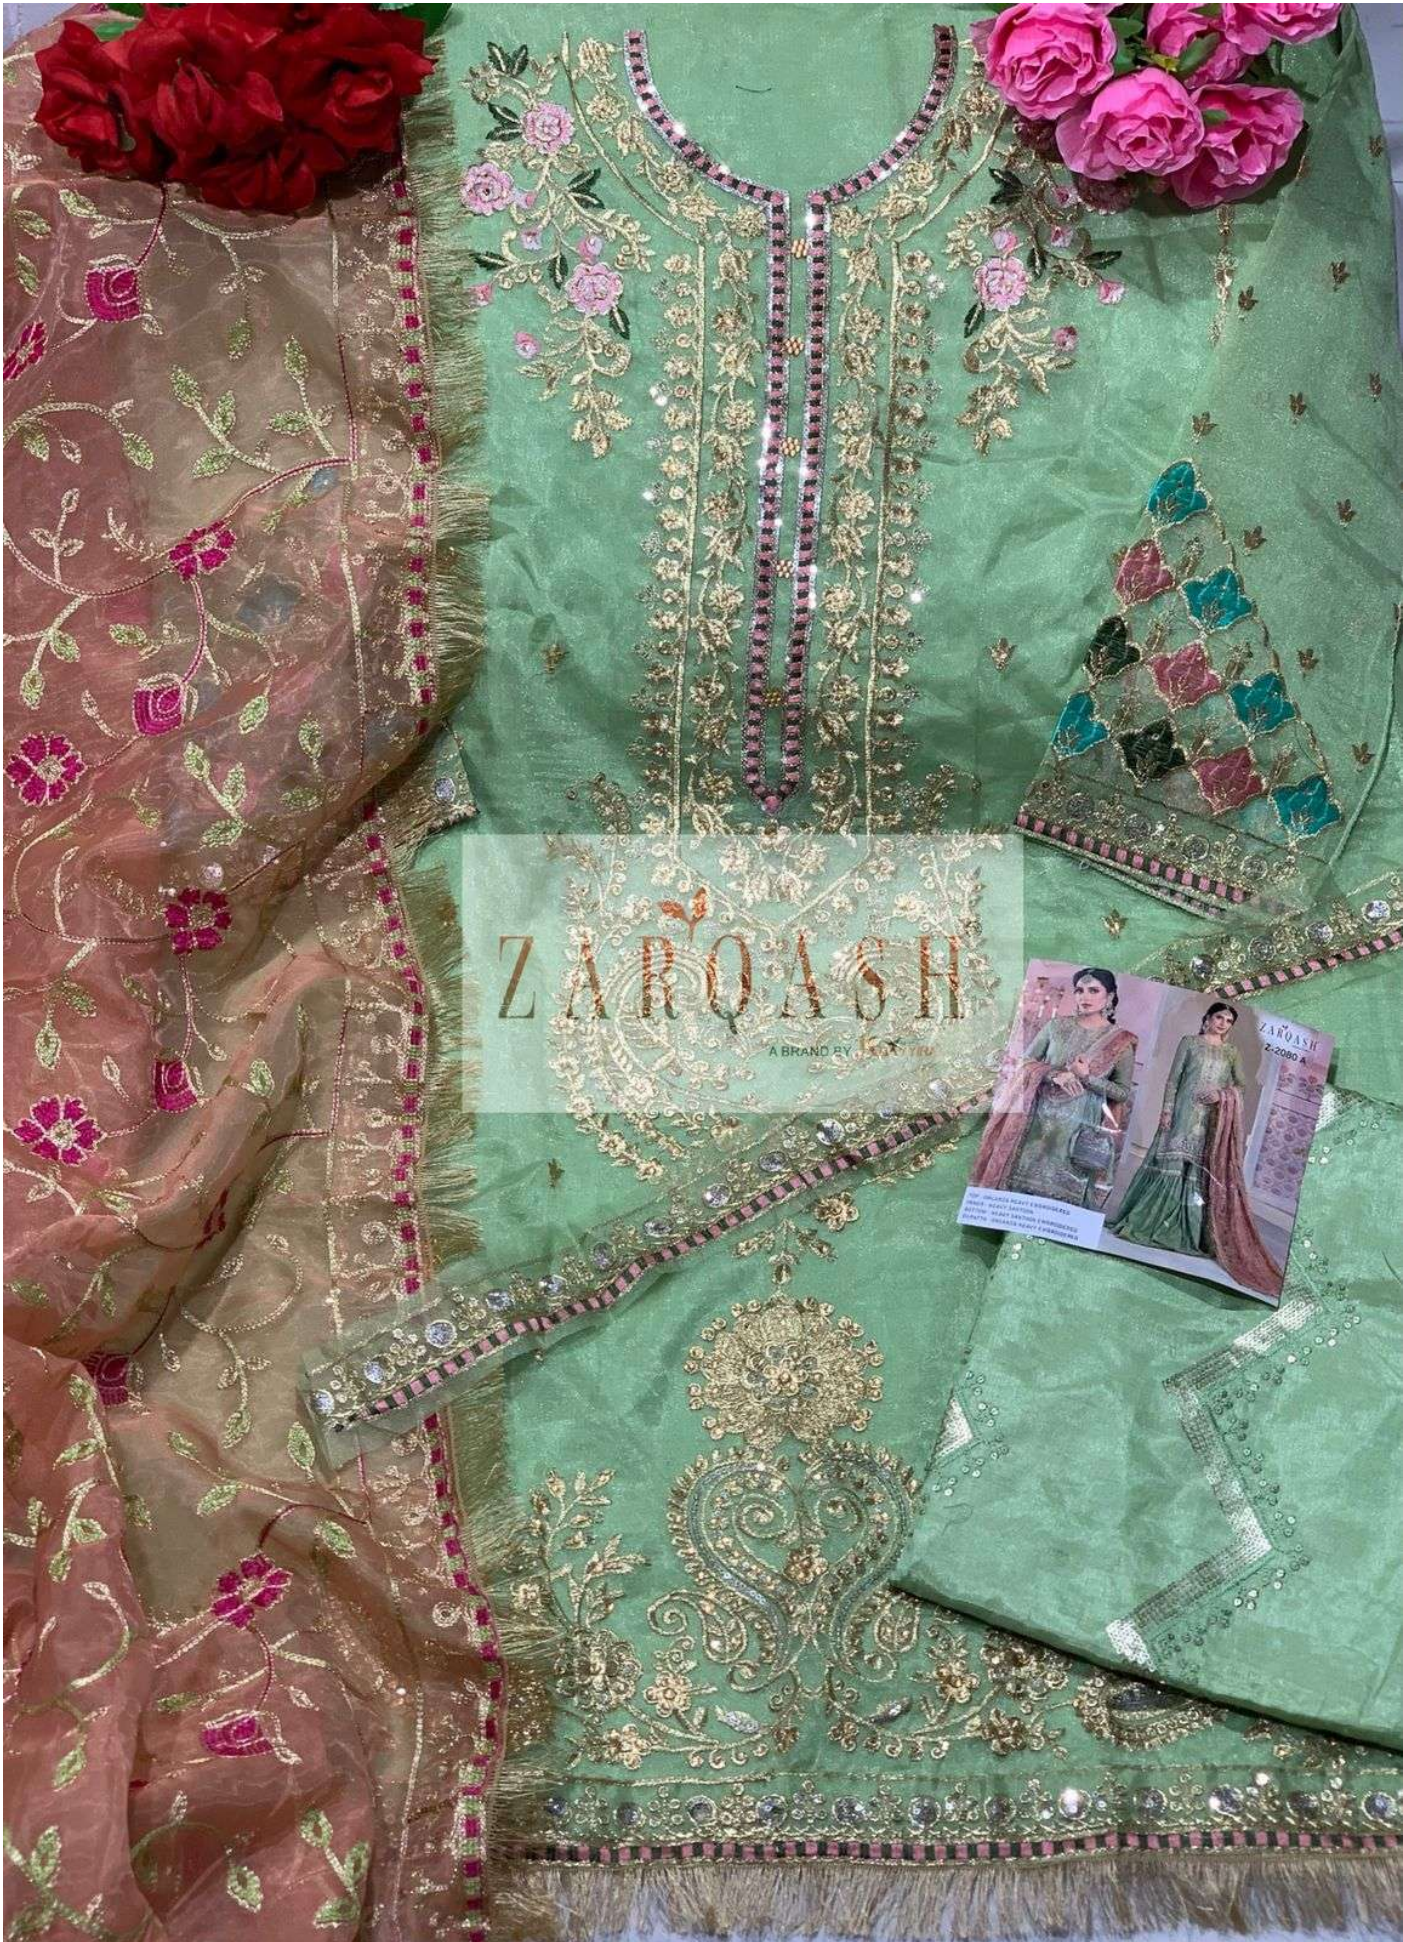

ZARQASH[®]
A BRAND BY KAZIYARA

Z-2080 C

ZARQASH[®]
A BRAND BY KIZZYTRA

Z-2080 C

ZARQASH[®]
A BRAND BY KAZIYAK

Z-2080 C

TOP - ORGANZA HEAVY EMBROIDERED
INNER - HEAVY SANTOON
BOTTOM - HEAVY SANTOON EMBROIDERED
DUPATTA - ORGANZA HEAVY EMBROIDERED

ZAROASHI[®]

A BRAND BY

100% SHIRAZI HEAVY EMBROIDERED
SILK, HEAVY SATIN,
HEAVY SHIRAZI EMBROIDERED,
HEAVY SHIRAZI EMBROIDERED

ZAROASHI
Z-2080 \$1,200.00

TOP - ORGANZA HEAVY EMBROIDERED
INNER - HEAVY SANTOON
BOTTOM - HEAVY SANTOON EMBROIDERED
DUPATTA - ORGANZA HEAVY EMBROIDERED

ZARQASH

A BRAND BY

TOP - ORGANZA HEAVY EMBROIDERED
INNER - HEAVY SANTOON
BOTTOM - HEAVY SANTOON EMBROIDERED
DUPATTA - ORGANZA HEAVY EMBROIDERED

ZAROASH

A BRAND BY ZAROASH

Z-2080 A

Z-2080 B

Z-2080 C

TOP - ORGANZA HEAVY EMBROIDERED
INNER - HEAVY SANTOON
BOTTOM - HEAVY SANTOON EMBROIDERED
DUPATTA - ORGANZA HEAVY EMBROIDERED