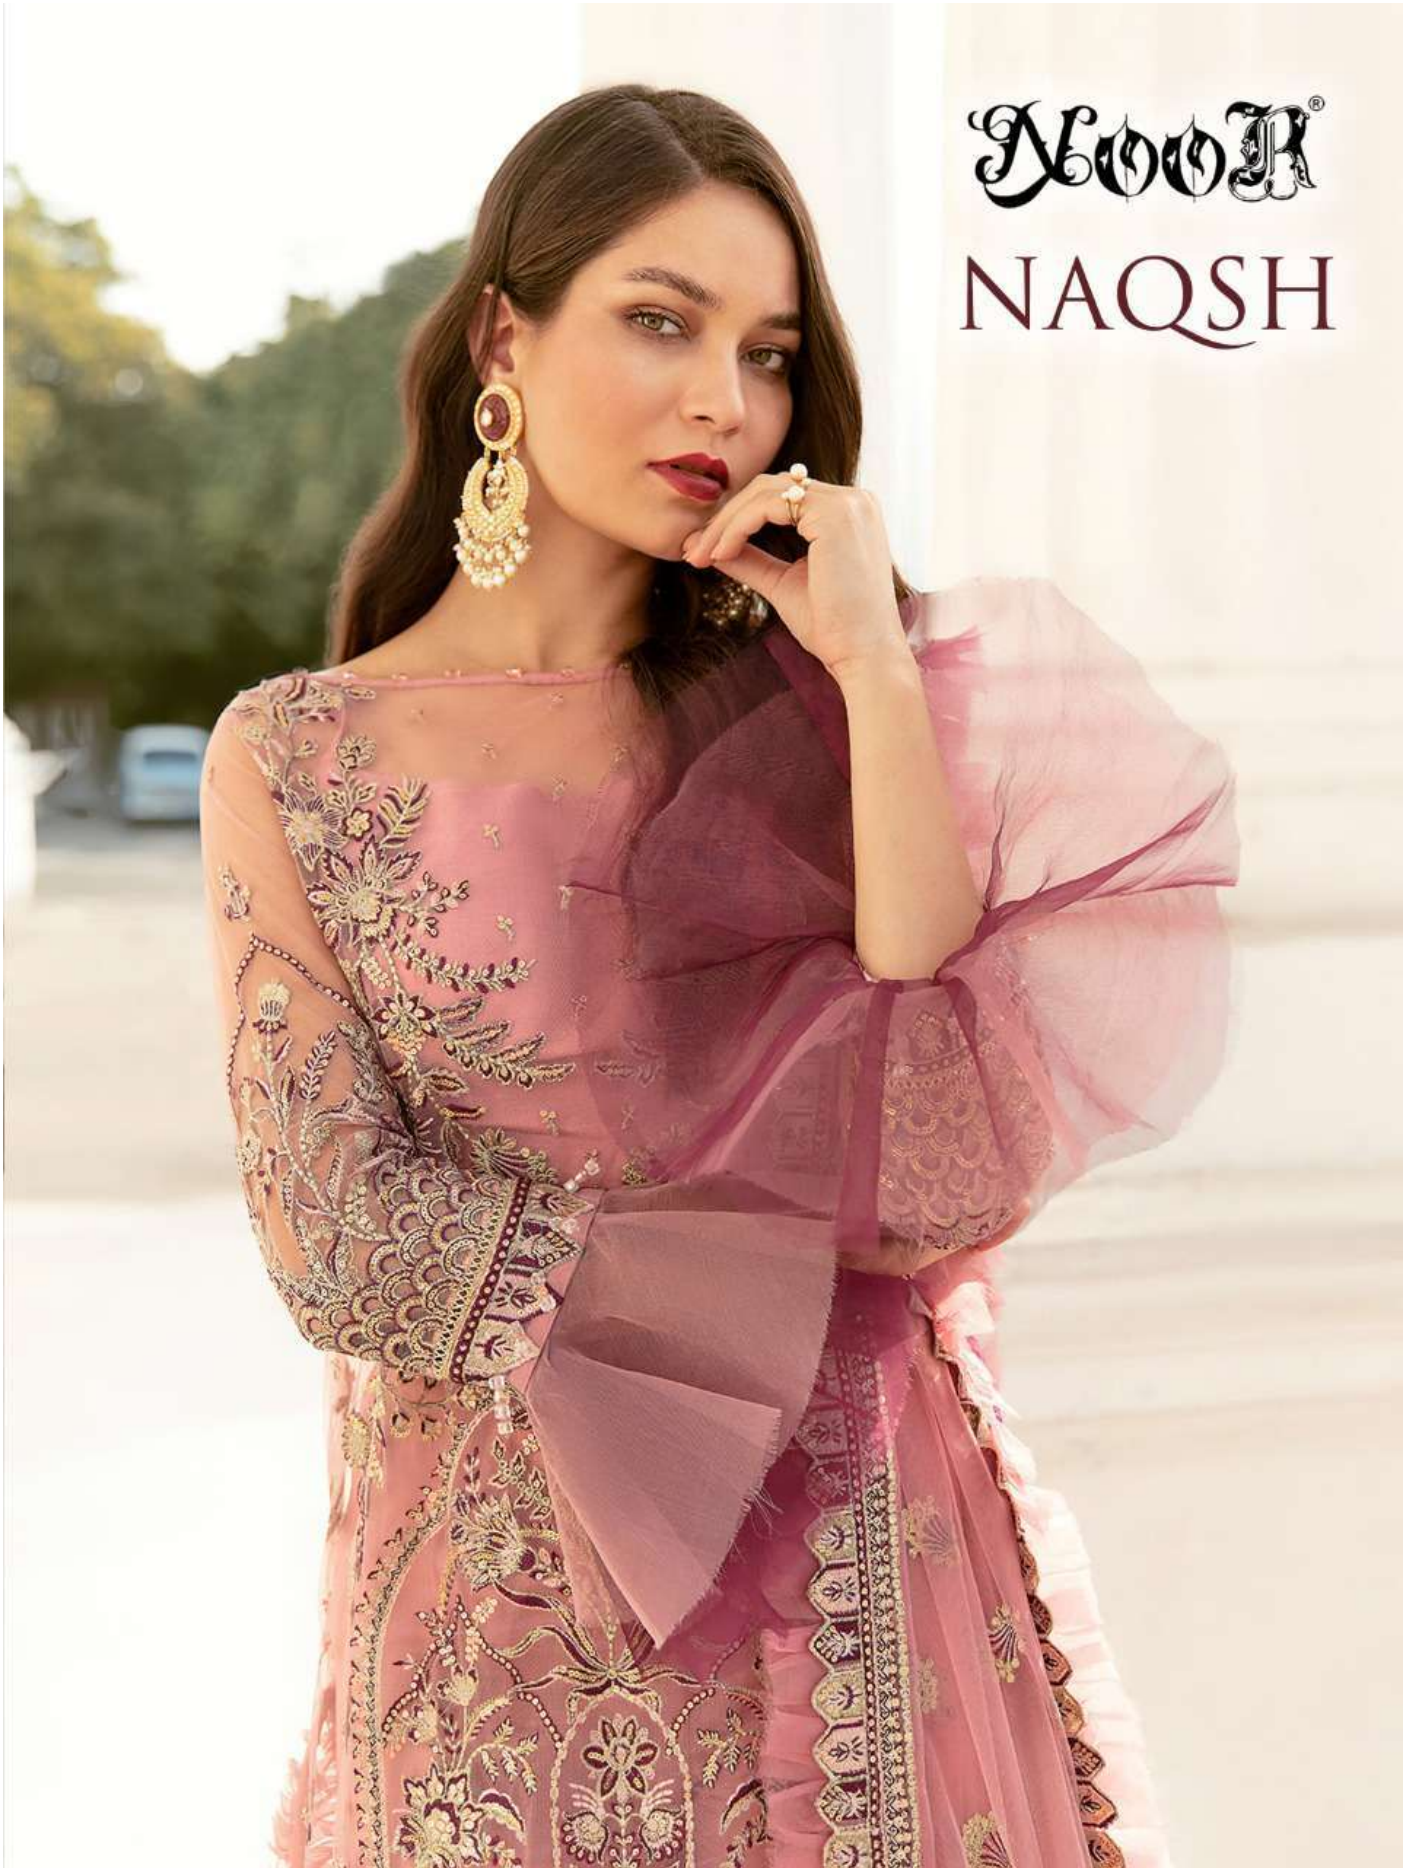

NOOR[®]
NAQSH

NOOR[®]
NAQSH

NOOR

40041

TOP

FOX GEORGETTE WITH
STYLISH WORK

BOTTOM-INNER

HEAVY SANTOON

DUPATTA

NAZNIK CHIFFON
WIITH WORK

NOOR

40043

TOP

BUTTER HEAVY NET
STYLISH EMBODARY N
FIRL LESS

BOTTOM-INNER

HEAVY SANTOON

DUPATTA

BUTTER NET WITH
BORDER N FIRL BORDER

NOVA

NOOR

40042

TOP

**FOX GEORGETTE WITH
STYLISH WORK**

BOTTOM-INNER