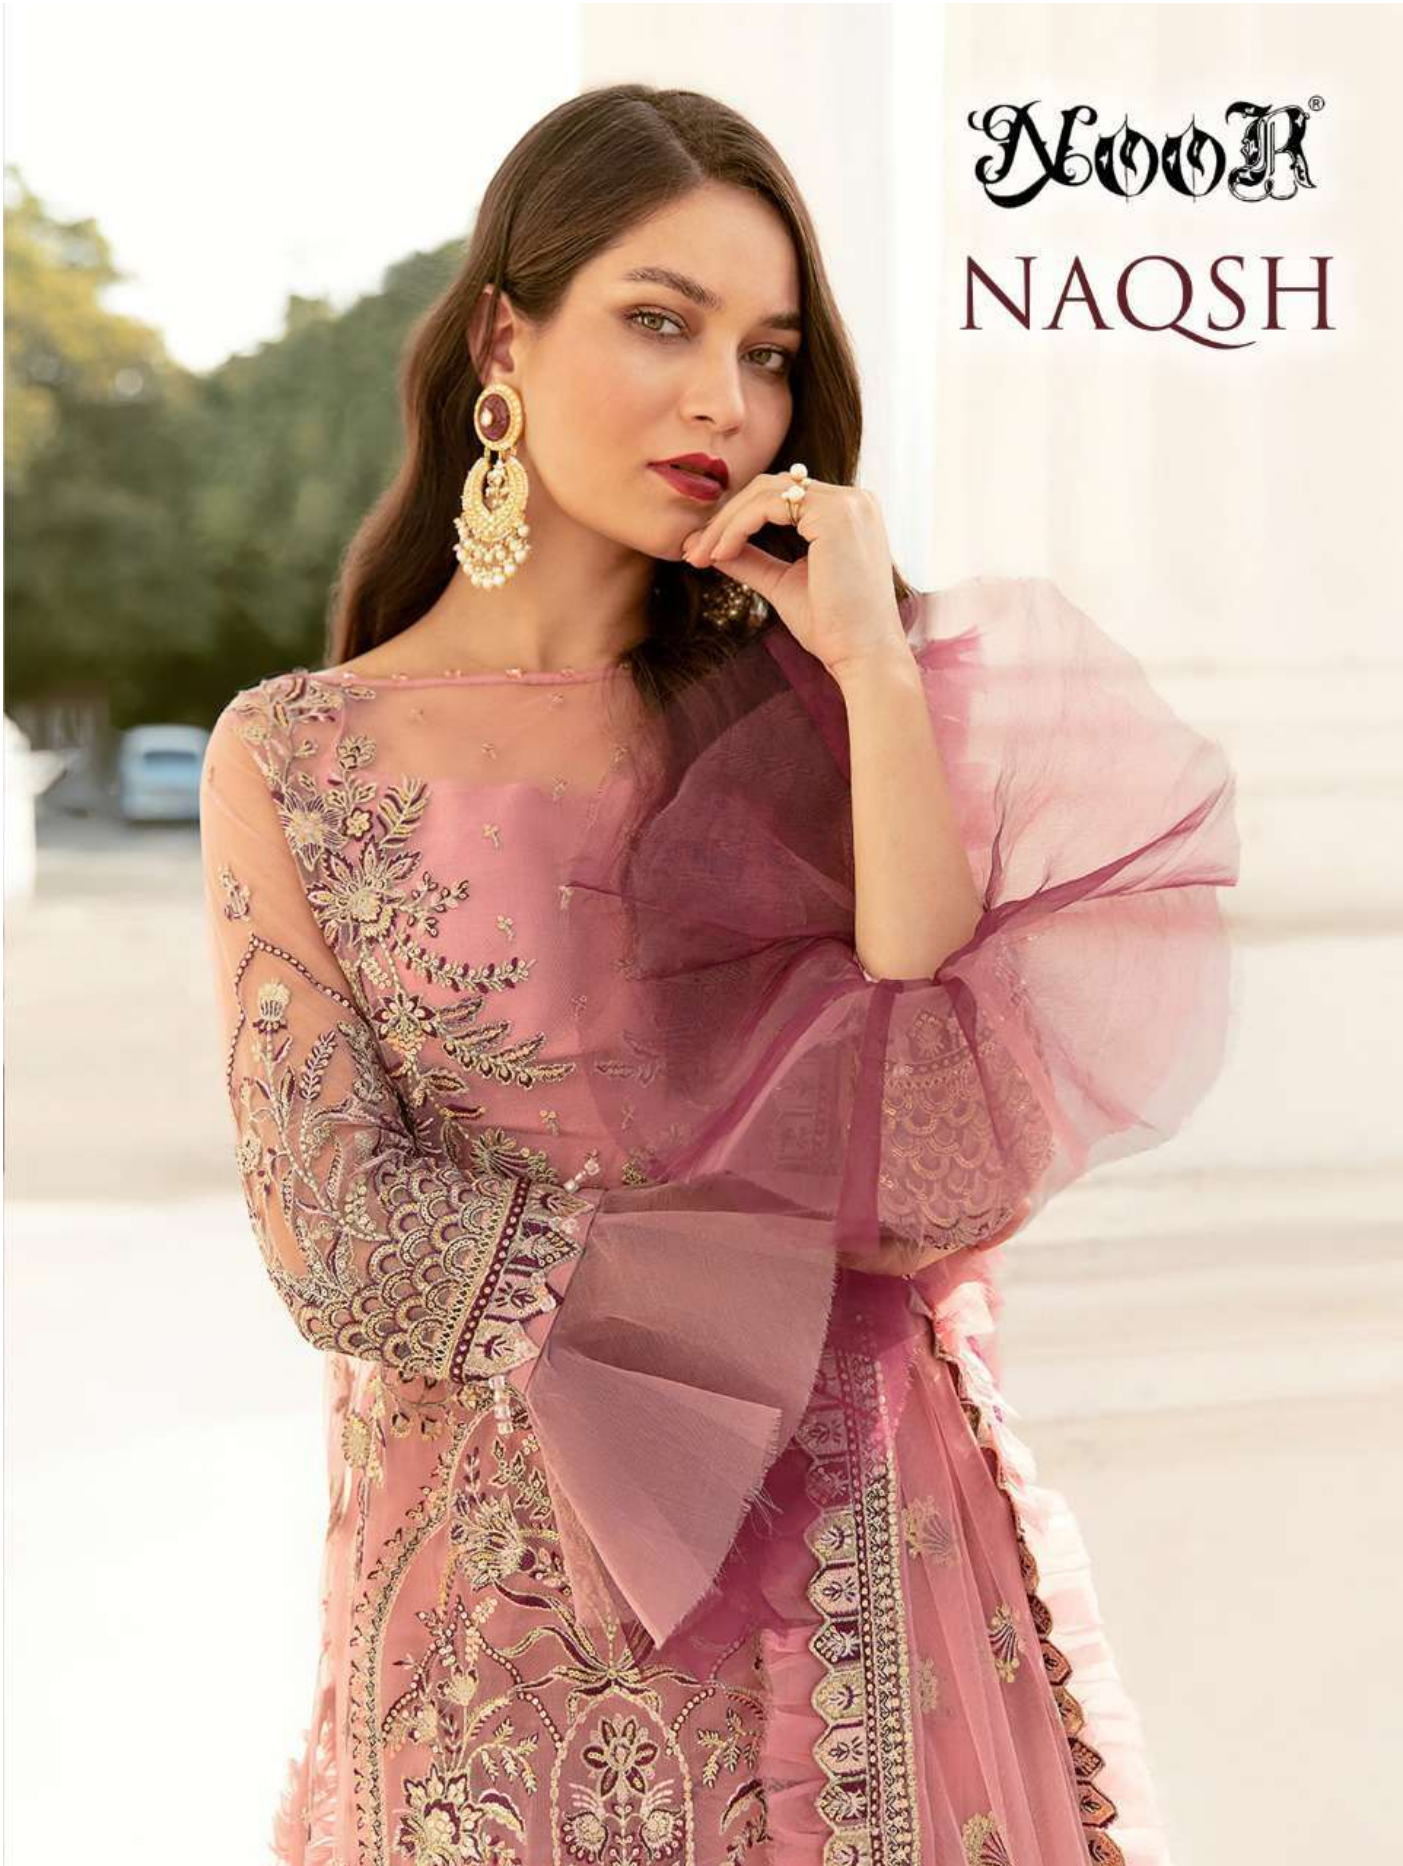

NOOR[®]
NAQSH

NOOR[®]
NAQSH

NOOR

40041

TOP

FOX GEORGETTE WITH
STYLISH WORK

BOTTOM-INNER

HEAVY SANTOON

DUPATTA

NAZNIK CHIFFON
WIITH WORK

NOOR

40043

TOP

BUTTER HEAVY NET
STYLISH EMBODARY N
FIRL LESS

BOTTOM-INNER

HEAVY SANTOON

DUPATTA

BUTTER NET WITH
BORDER N FIRL BORDER

NOVA

NOOR

40042

TOP

**FOX GEORGETTE WITH
STYLISH WORK**

BOTTOM-INNER