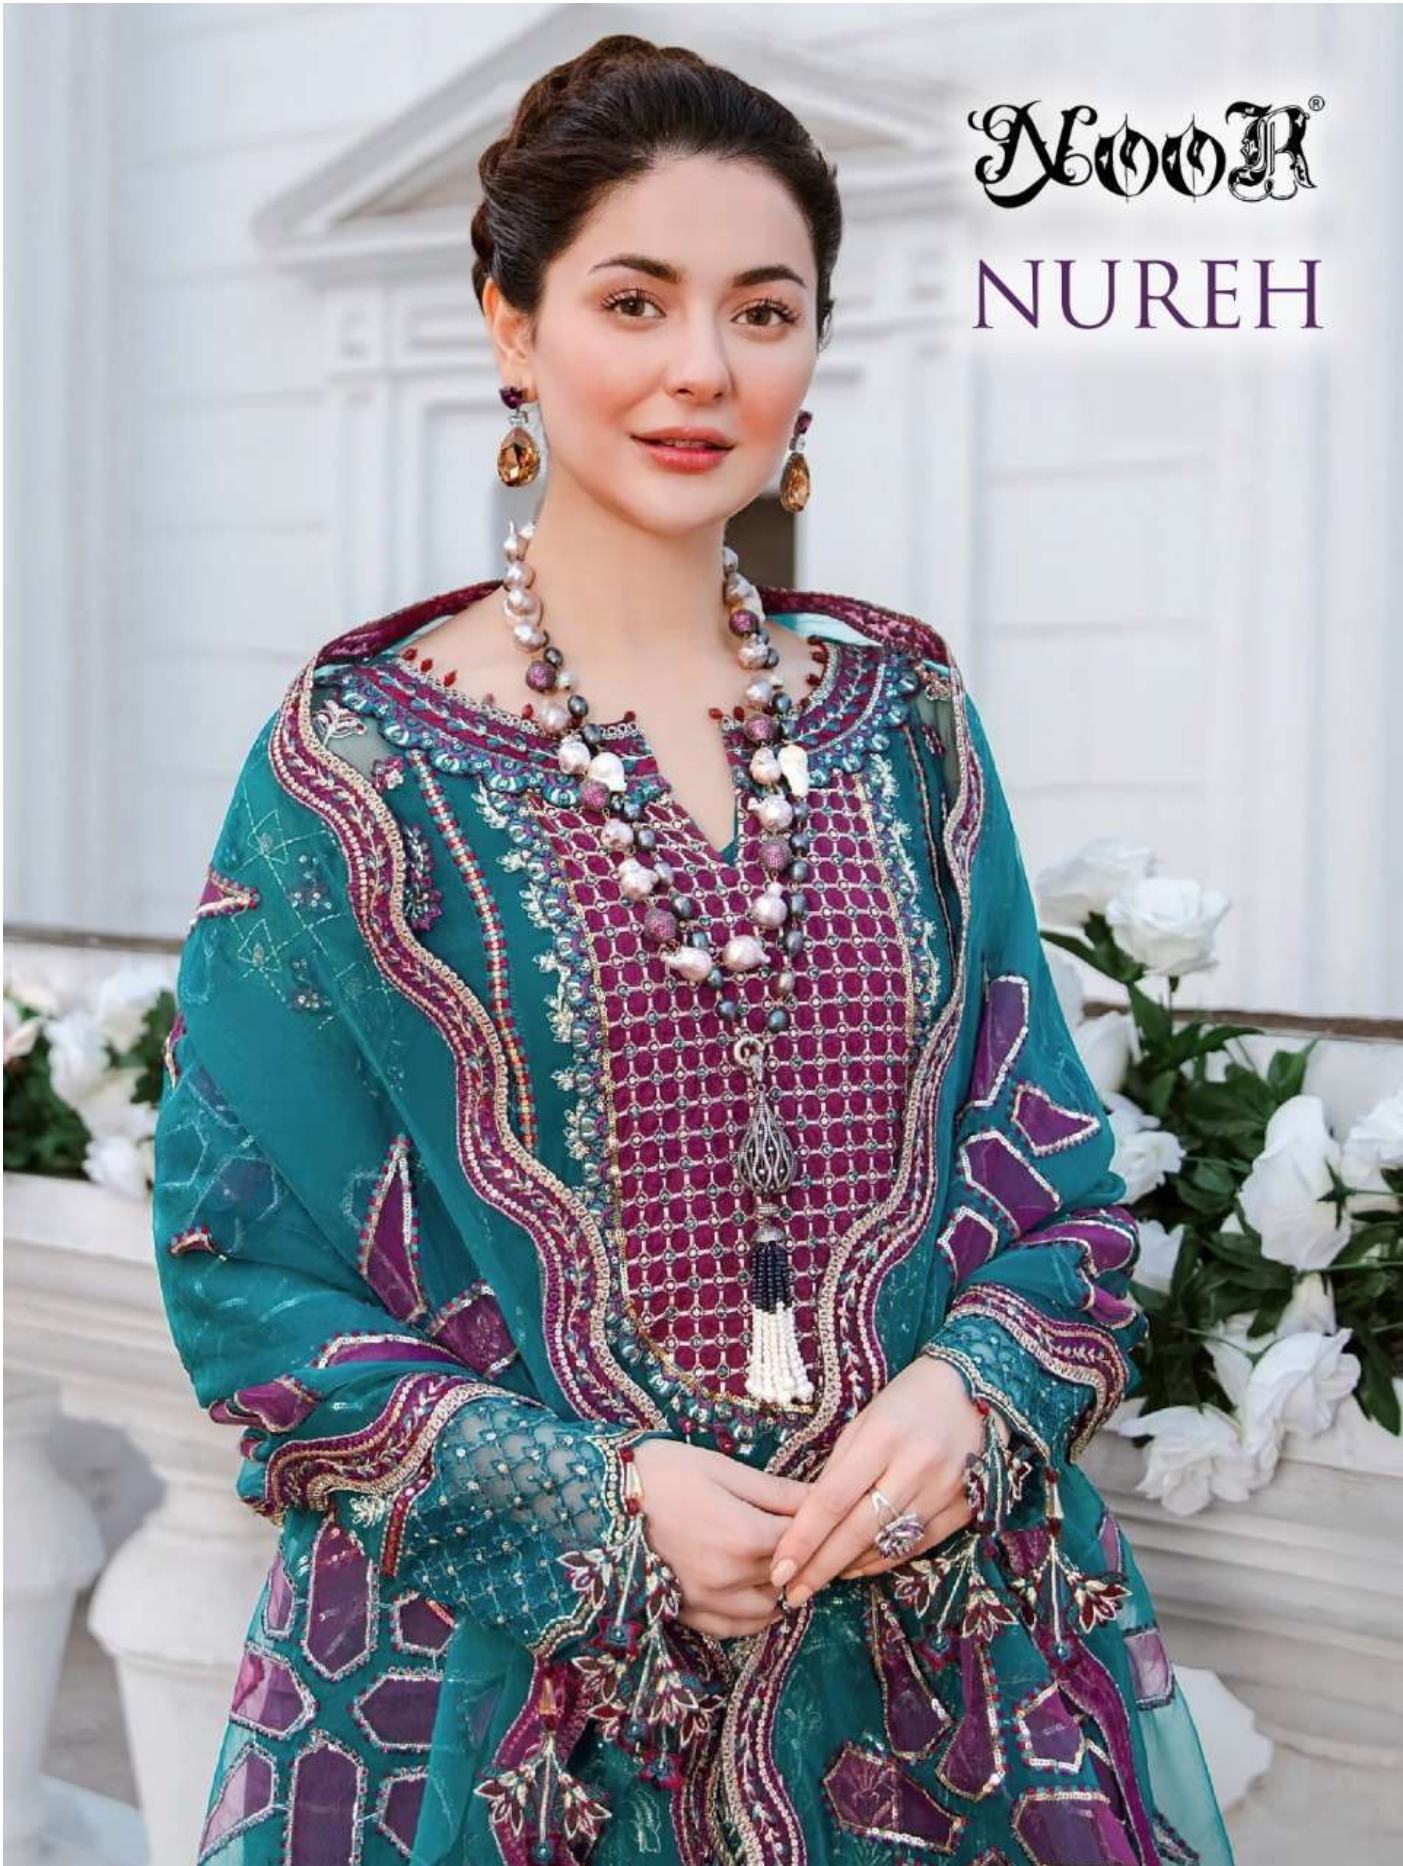

NOOR[®]

NUREH

NOOR[®]

NUREH

NOOR[®]

13105

TOP

**FOX GEORGETTE WITH
STYLISH WORK**

**BOTTOM-INNER
HEAVY SANTOON**

**DUPATTA
NET EMBROIDERY
WITH BORDER**

NOOR®

13104

TOP

FOX GEORGETTE WITH
STYLISH WORK

BOTTOM-INNER

HEAVY SANTOON

DUPATTA

NAZNIK CHIFFON
WITH WORK

NOOR[®]

NUREH

13104

13105

13106