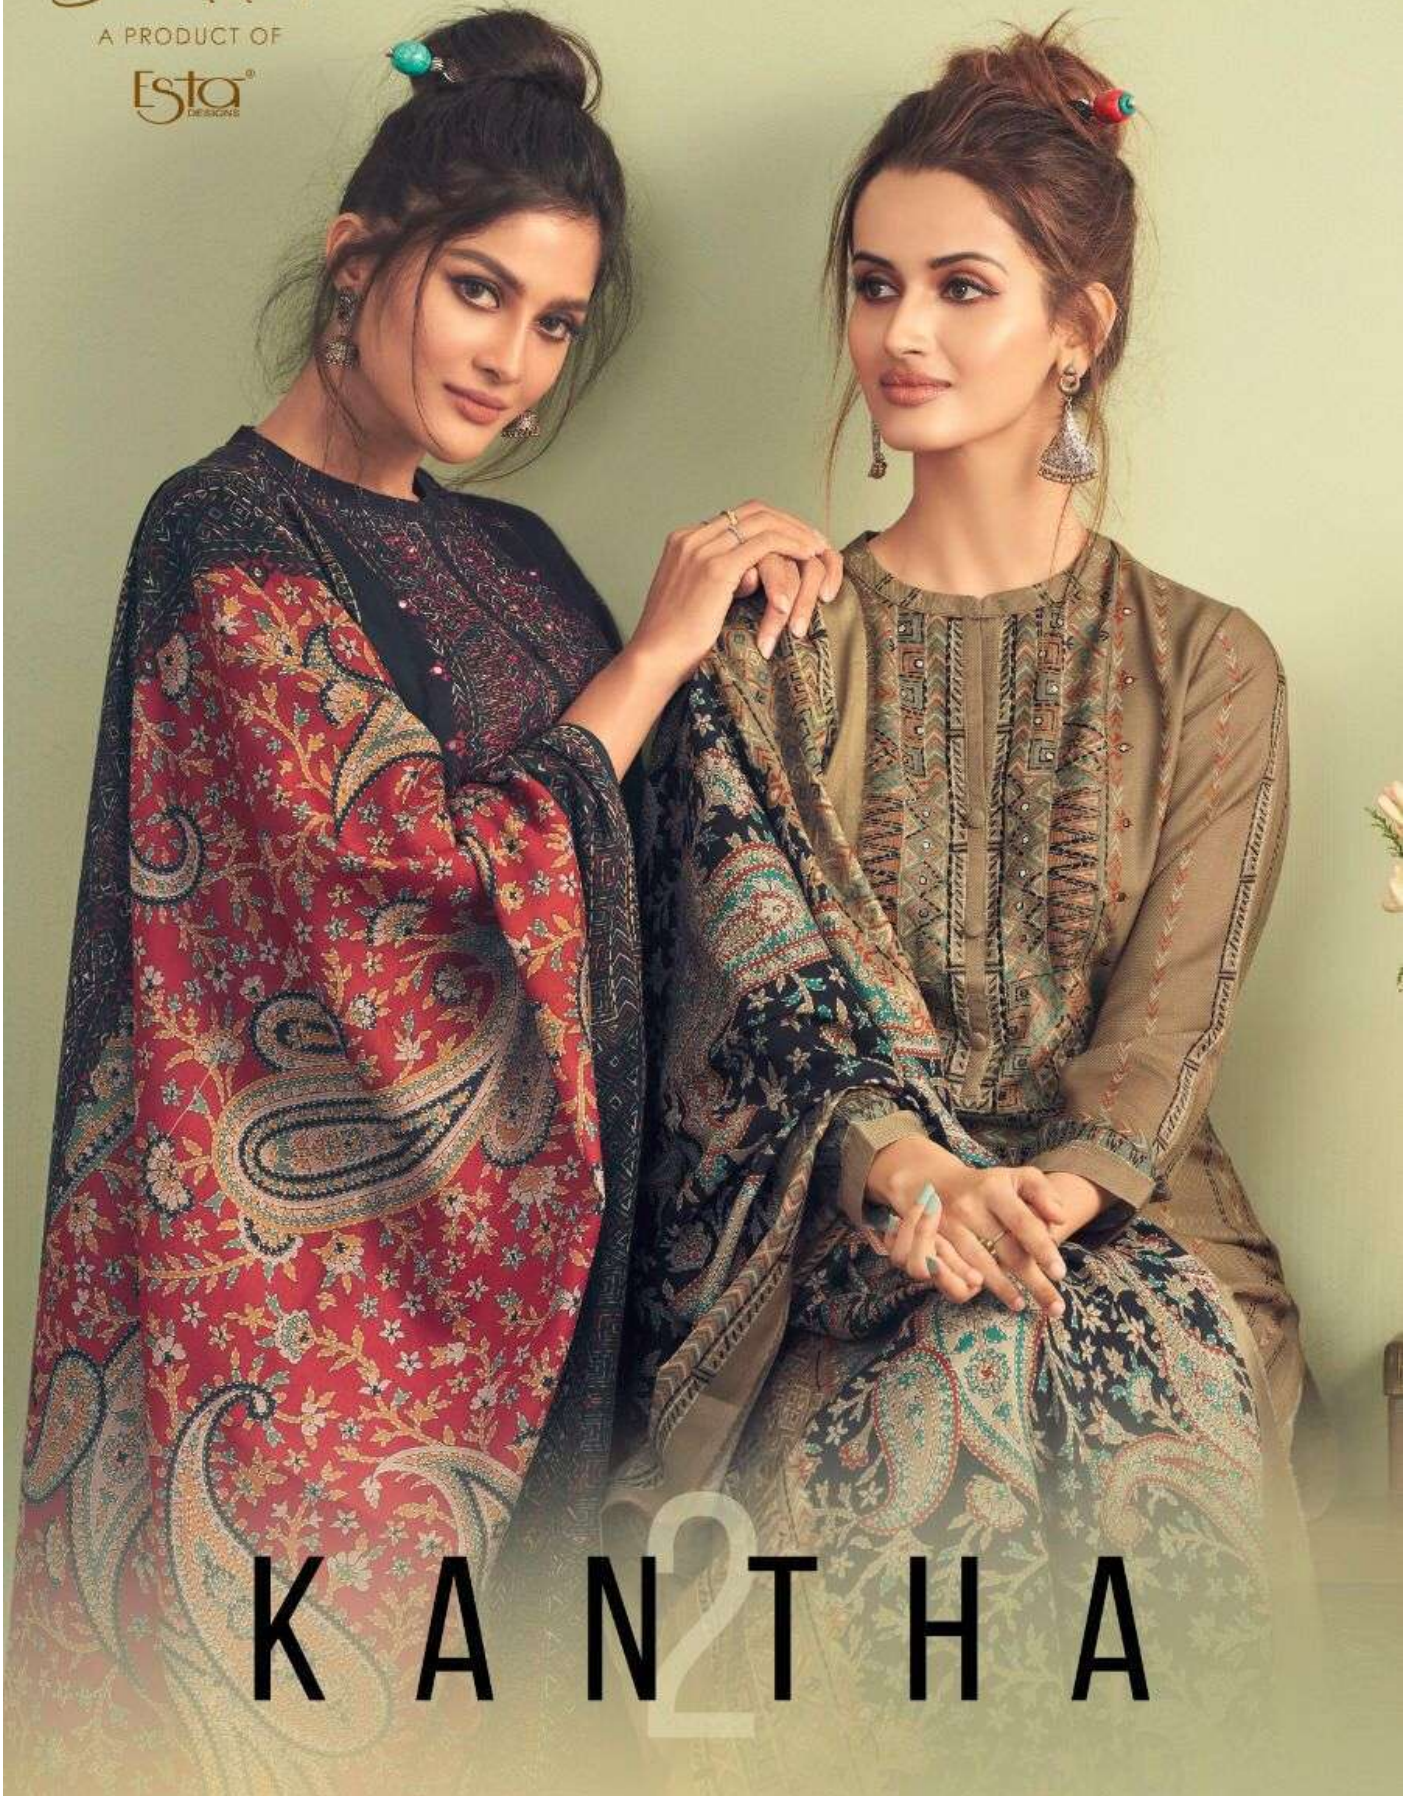

شَدَّت
Shiddat®
A PRODUCT OF
Esta®
DESIGNS

K A N T H A