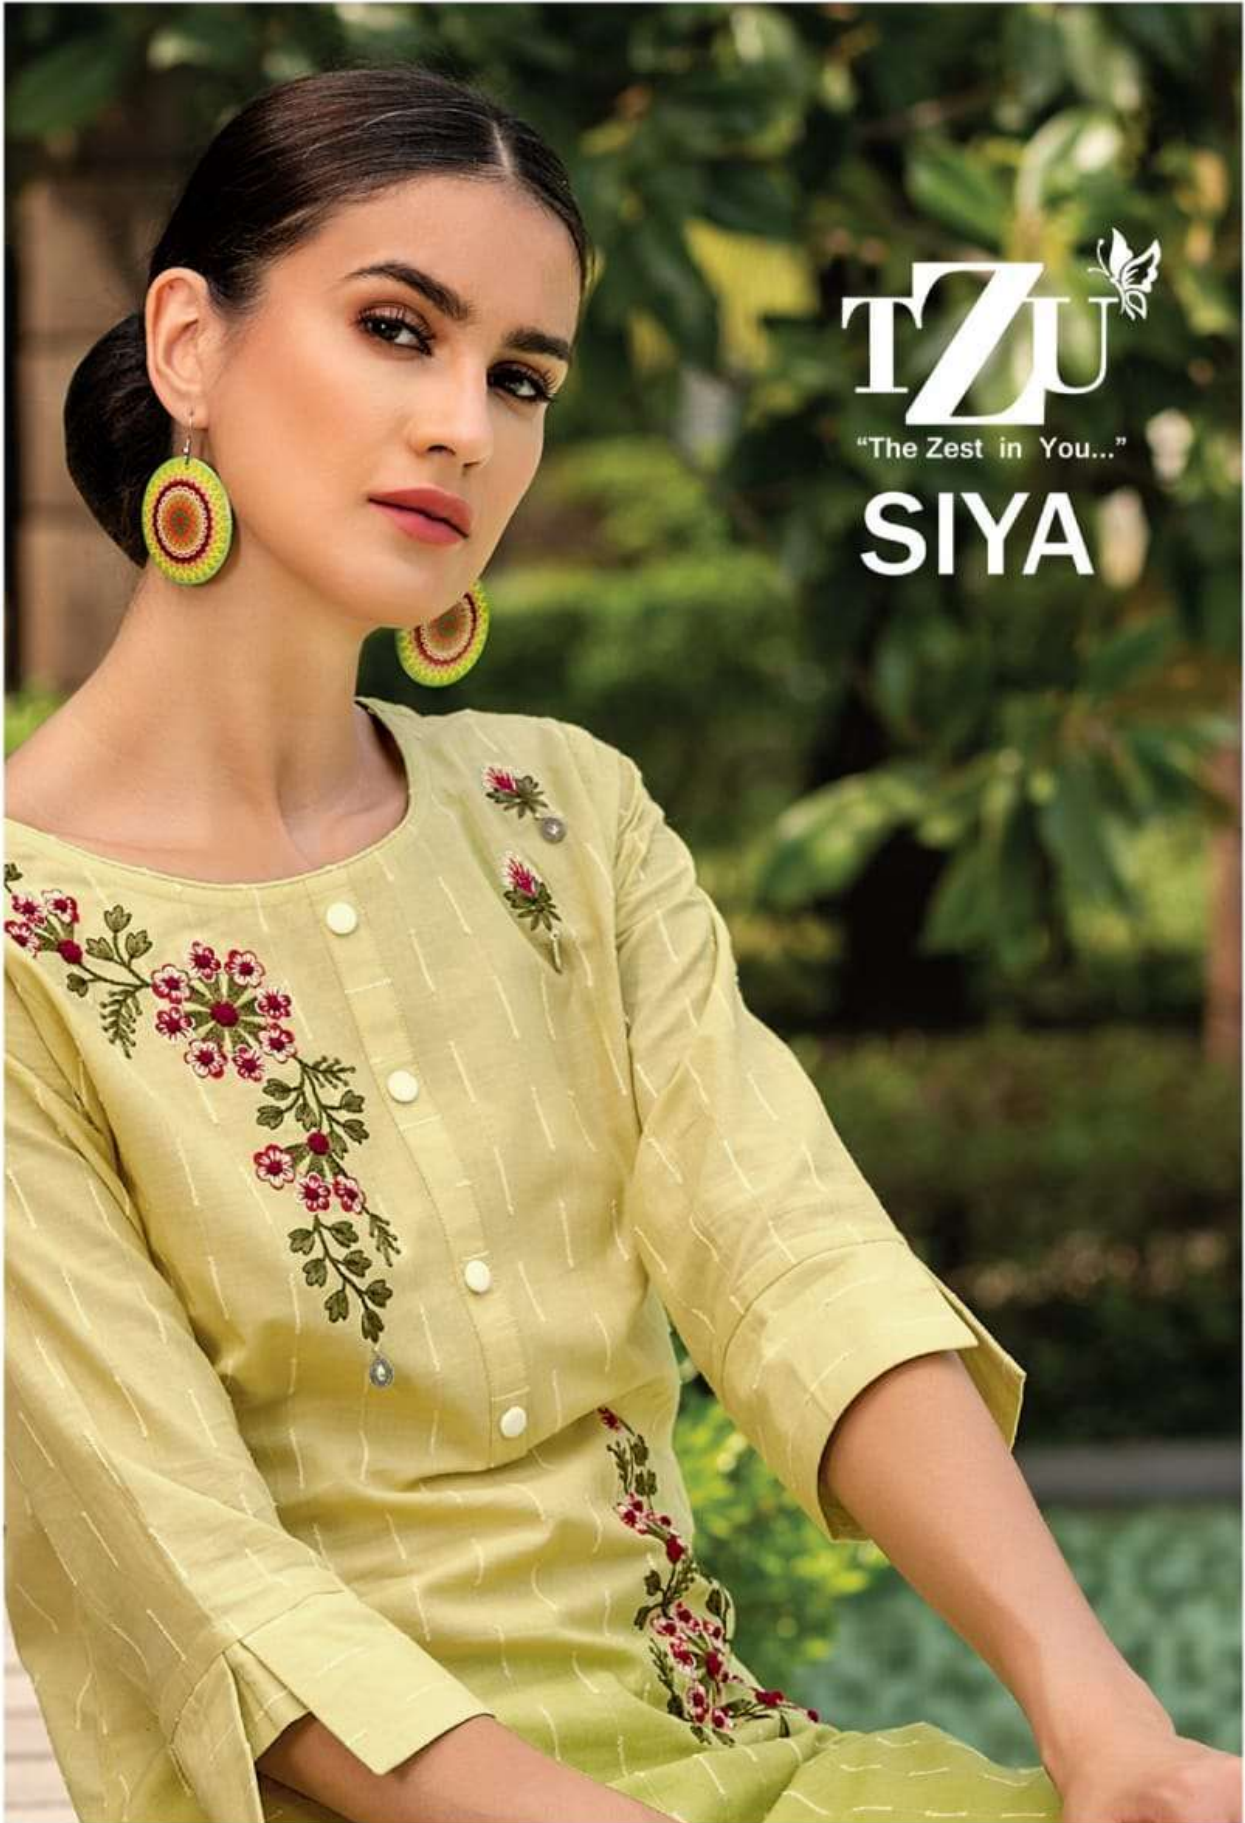

**TZU** 

"The Zest in You..."

**SIYA**

**TZU** 

"The Zest in You..."

**SIYA**

TOP: Soft Cotton with Long Slub Shaded with Embroidery

Bottom: Jam Silk Cotton with embroidery

.1004.

TOP: Soft Cotton with Long Slub Shaded with Embroidery

Bottom: Jam Silk Cotton with embroidery

TOP: Soft Cotton with Long Slub Shaded with Embroidery

Bottom: Jam Silk Cotton with embroidery

.1001.

TOP: Soft Cotton with Long Slub Shaded with Embroidery

Bottom: Jam Silk Cotton with embroidery

**TZU**  
"The Zest in You..."