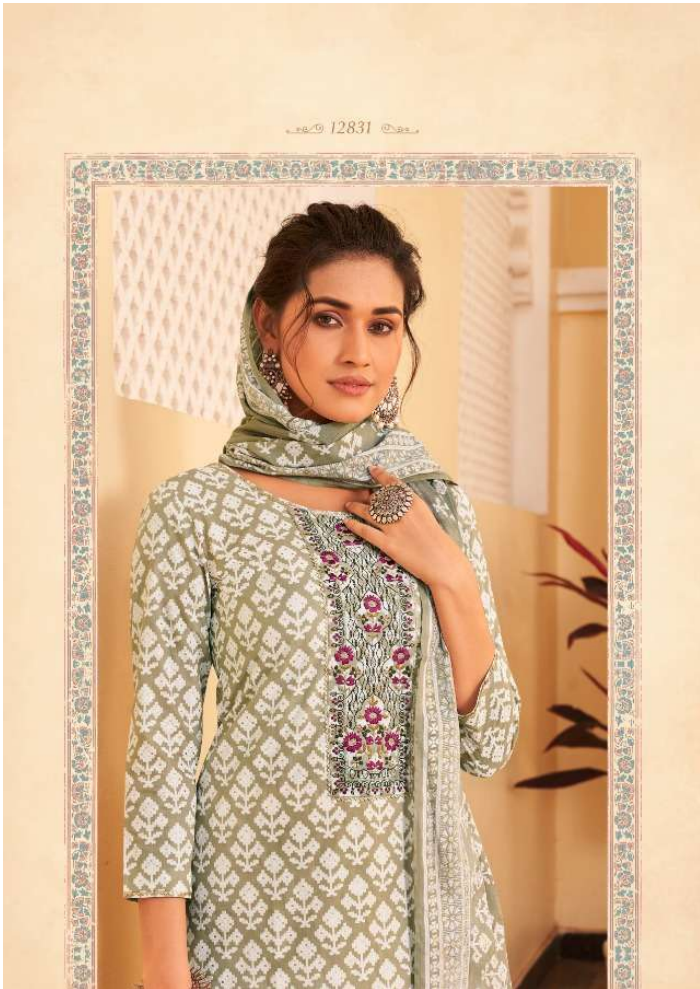

KIVI  
CHANEL  
VOL. -2

KIVI  
CHANEL  
VOL. -2

*The* Timeless Glamour

12835  
*The brand is from women is a symbol of the new traditional values.  
celebrate your sophisticated side.*

*The* **Ideal pick**  
*Graceless appeal would naturally come when  
you wrap yourself in such beautiful  
attire. It also make others to  
follow your unique  
fashion.*

12831

*The* **Bespoke luxury**  
*Glamour and appeal would naturally come when you wrap yourself in such beautiful attire. It also make others to follow your unique fashion.*

12836

12831

12832

12833

12834

12835