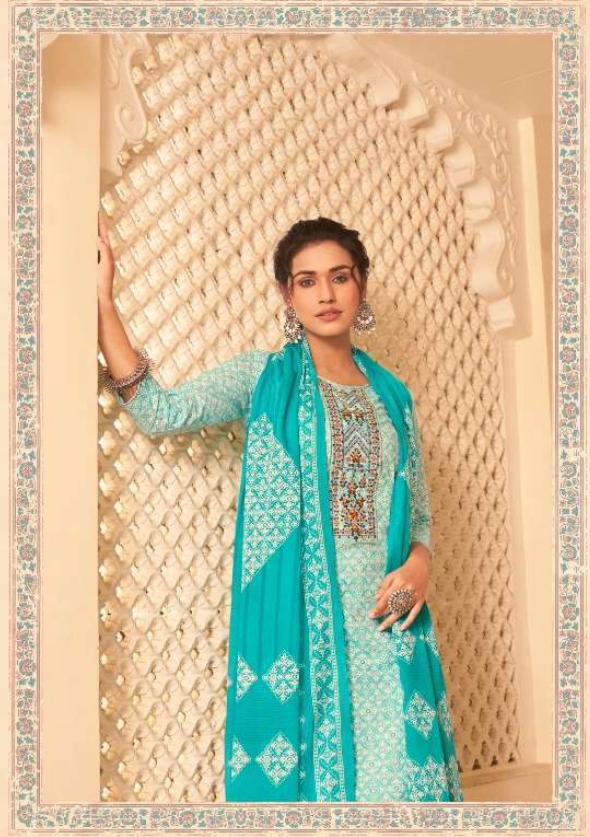

KIVI
CHANEL
VOL.-2

KIVI
CHANEL
VOL.-2

The Timeless Glamour

12835
*The brand is born woman is a symbol of the new traditional values.
celebrate your sophisticated side.*

The **ideal pick**
*Graceless appeal would naturally come when
you wrap yourself in such beautiful
attire. It also make others to
follow your unique
fashion.*

12832

12831

The **Bespoke luxury**
Glamour and appeal would naturally come when you wrap yourself in such beautiful attire. It also make others to follow your unique fashion.

12831

12836

12831

12832

12833