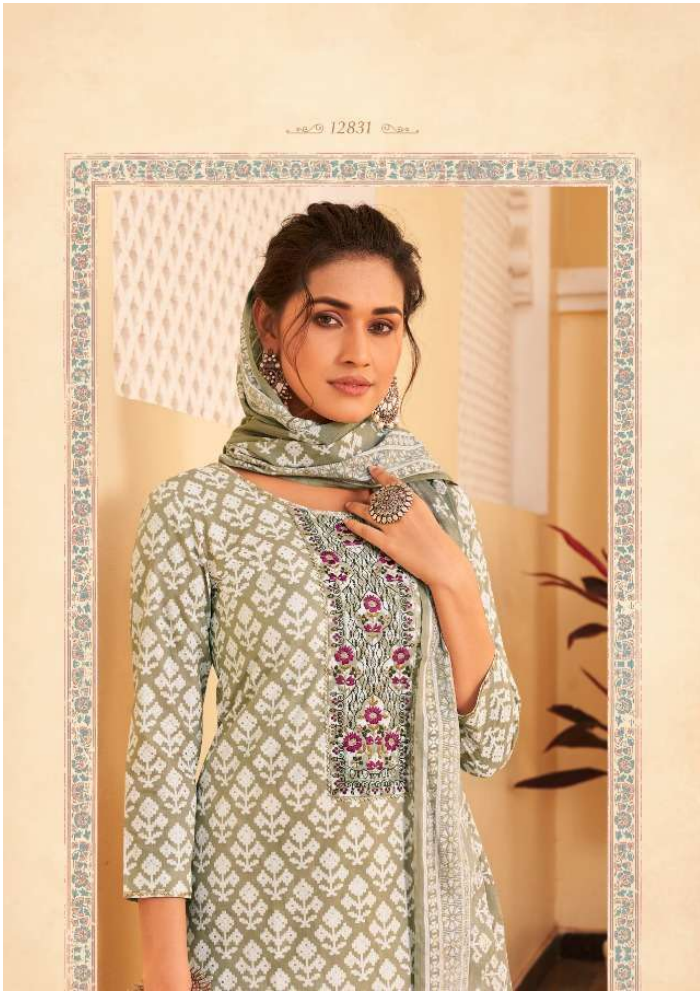

KIVI
CHANEL
VOL.-2

KIVI
CHANEL
VOL.-2

The Timeless Glamour

12835
*The brand is born woman is a symbol of the new traditional values.
celebrate your sophisticated side.*

The **ideal pick**
*Graceless appeal would naturally come when
you wrap yourself in such beautiful
attire. It also make others to
follow your unique
fashion.*

12832

12831

The **Bespoke luxury**
Glamour and appeal would naturally come when you wrap yourself in such beautiful attire. It also make others to follow your unique fashion.

12831

12836

12831

12832

12833