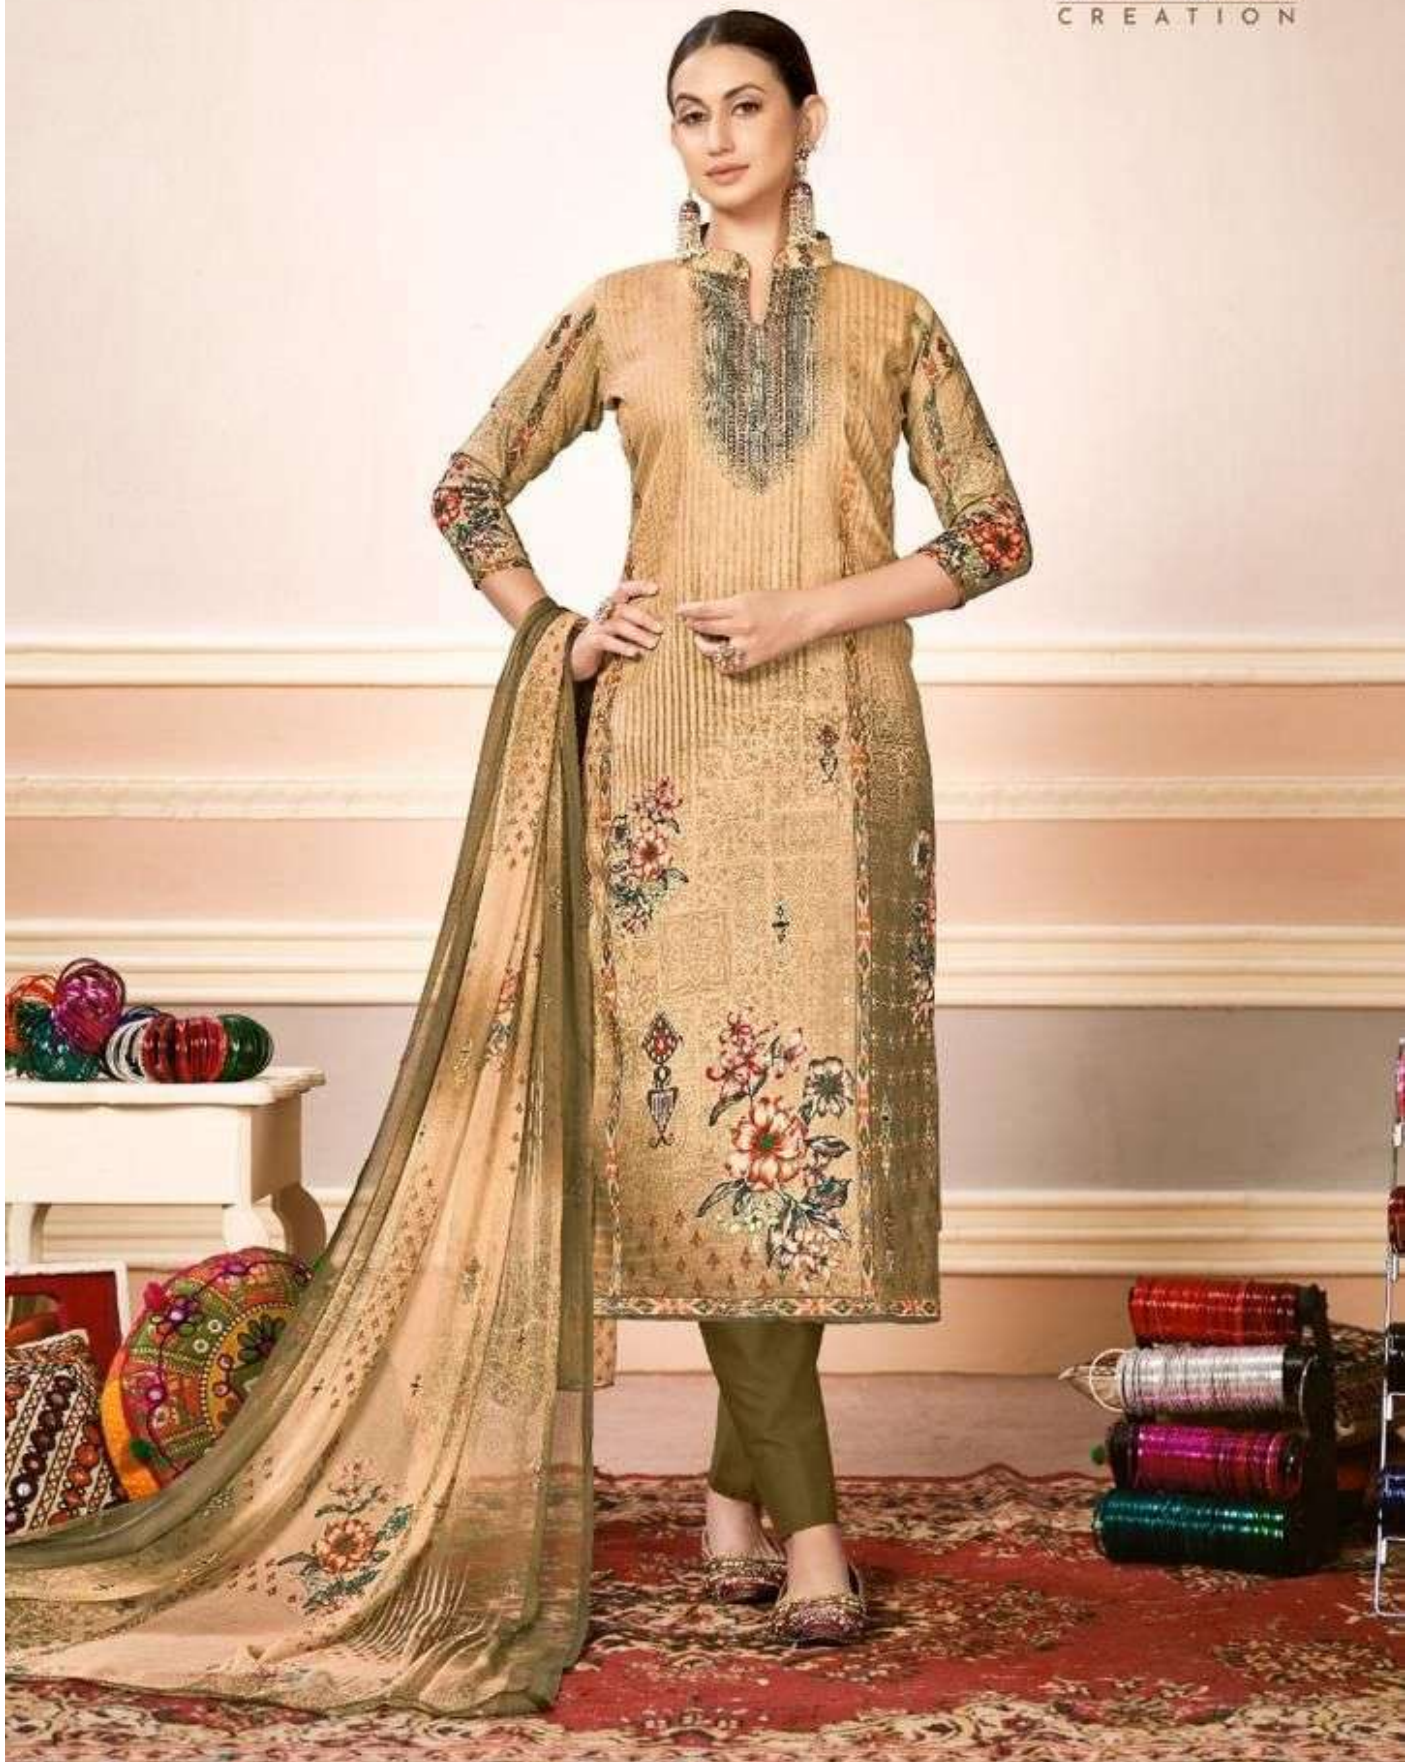

ROLI MOLLI[®]
CREATION

LADLI
exclusive summer collection..

ROLI MOLLI[®]
CREATION

LADLI
exclusive summer collection.

ROLI MOLI[®]
CREATION

ROLI MOLLI[®]
CREATION

ROLI MOLI[®]
CREATION

D.No.1006

Different colours come together in a subtle to make's biggest moment this season.

CLASSY

ROLI MOLLI[®]
CREATION

5000+ up and down for quality and the same price benefit only
L'X'IBROT'S

D.No.1003

Patterns & prints to blend into a easy draped silhouette in soft sensual fabrics.