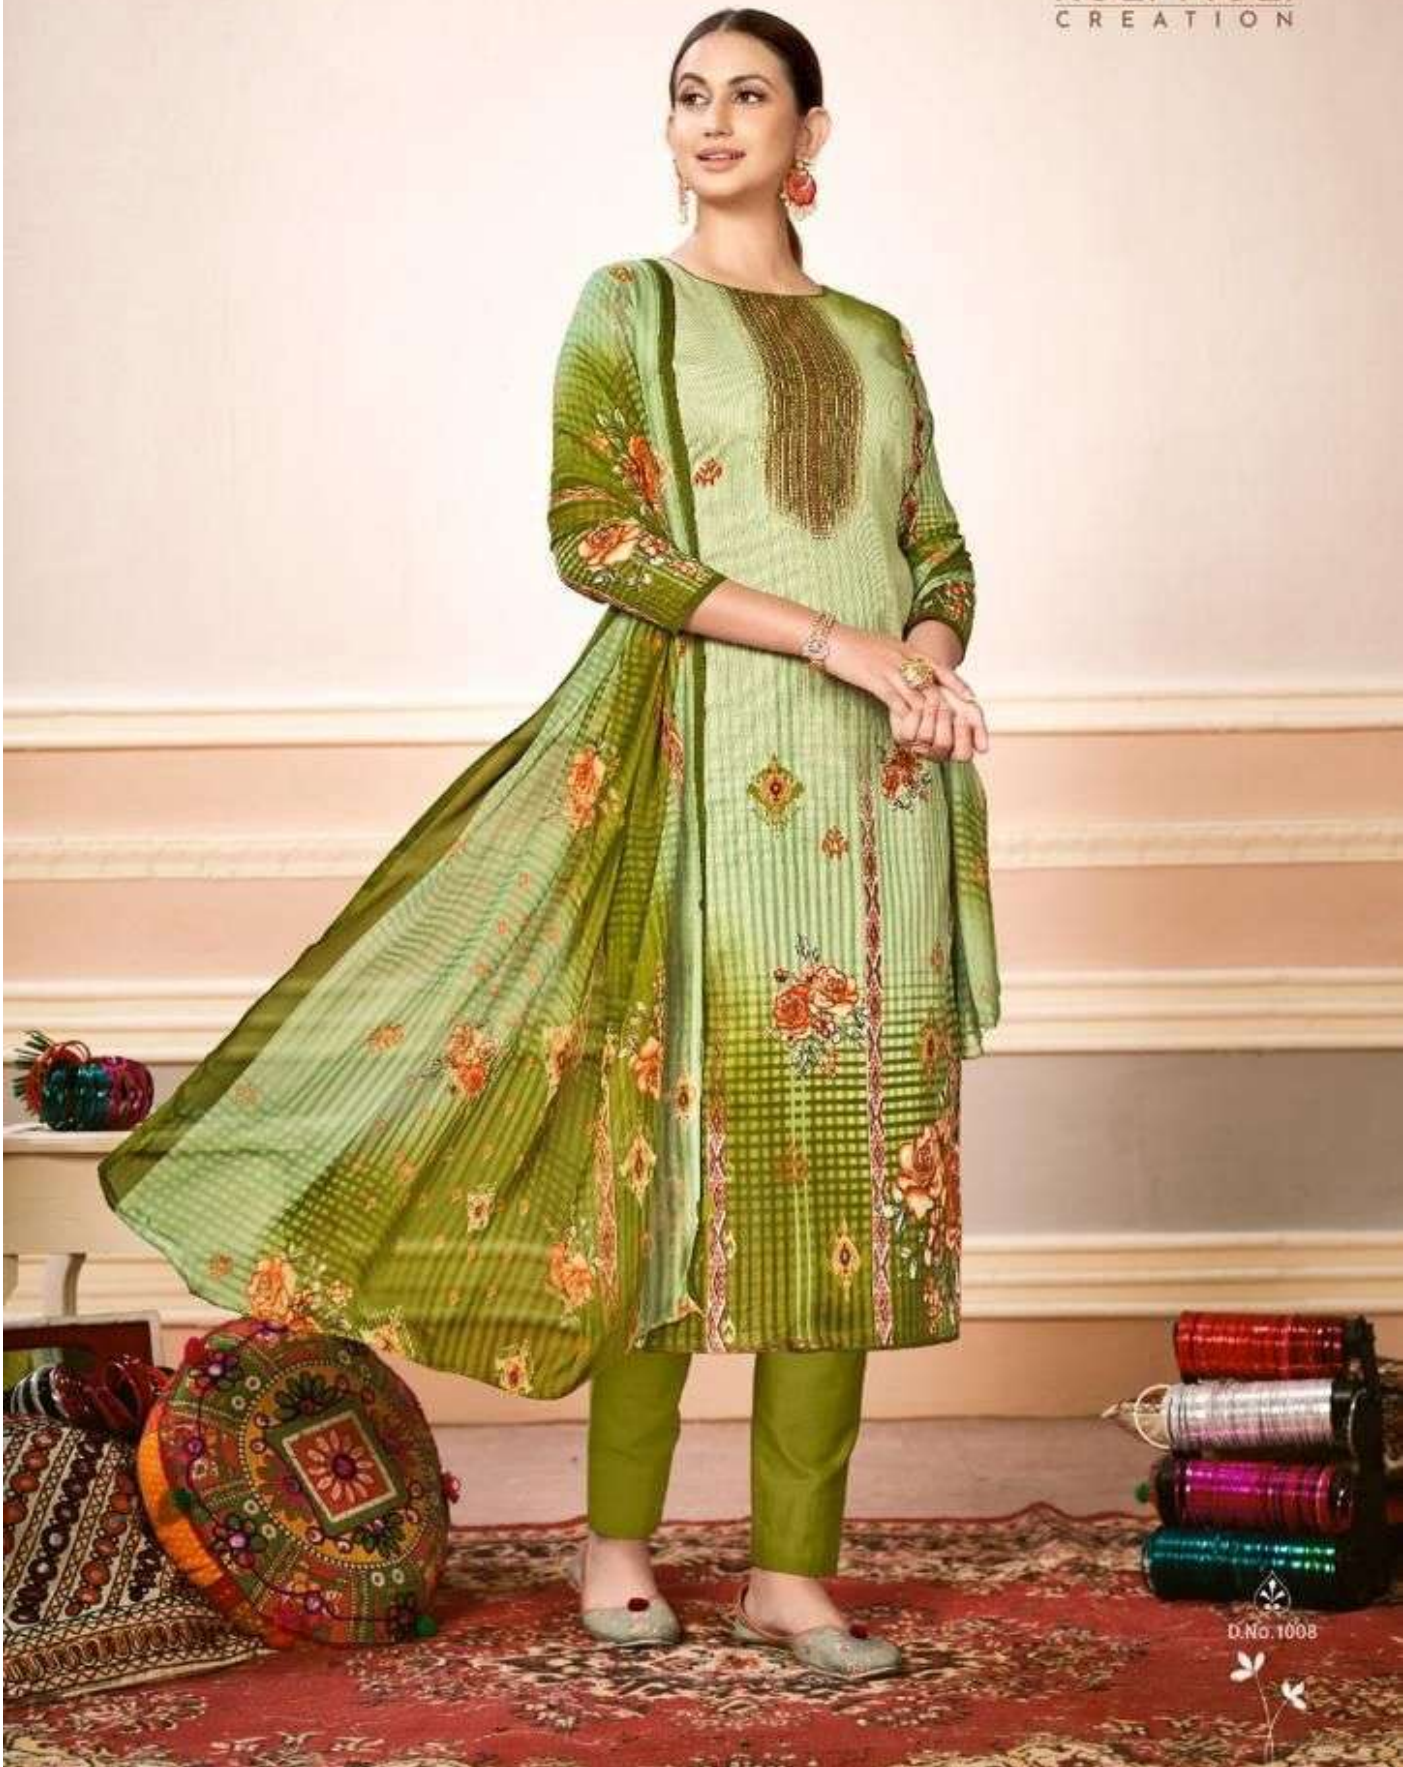

ROLI MOLLI®
CREATION

D.No. 1008