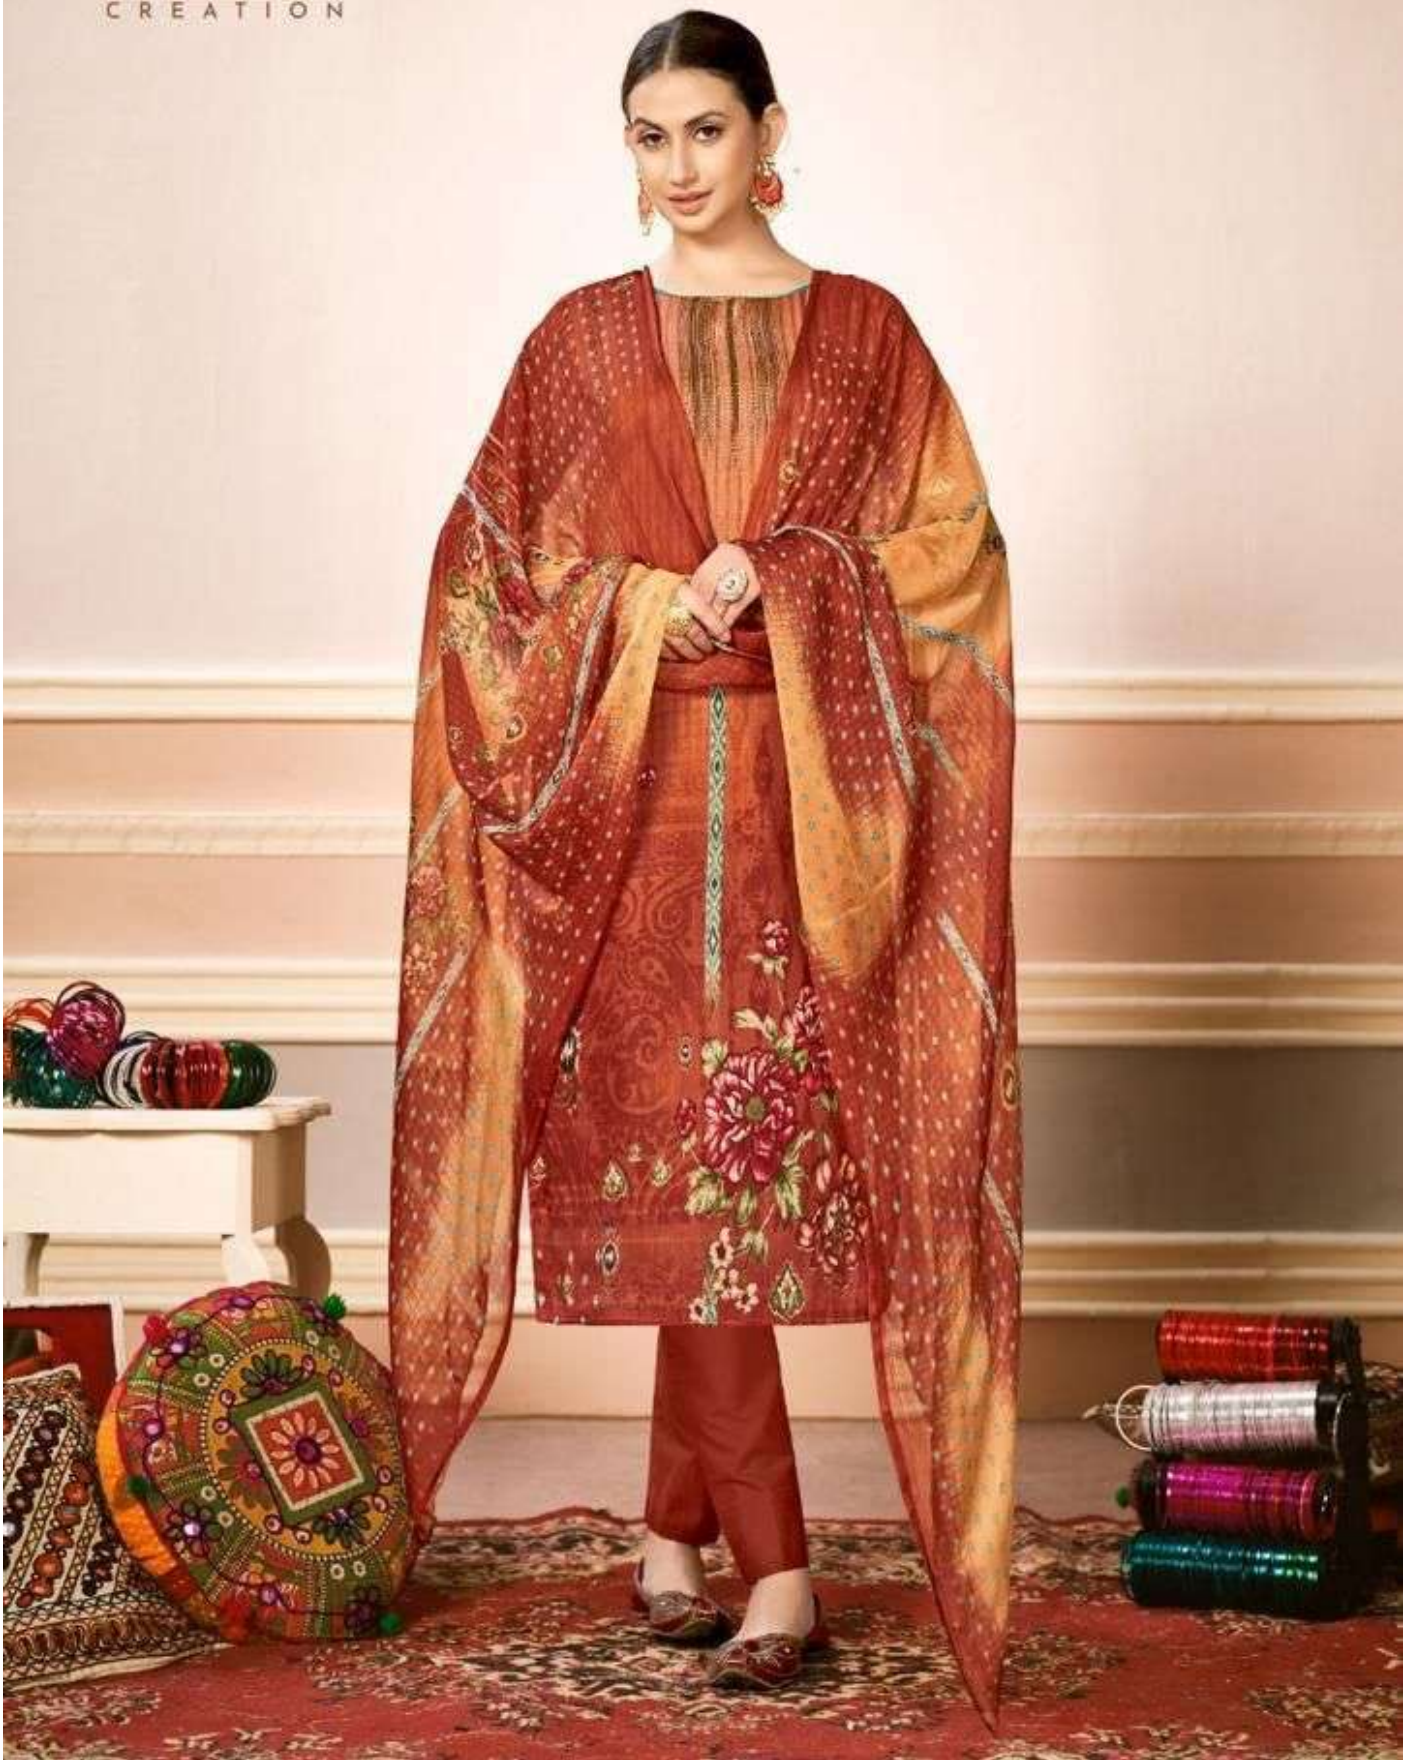

ROLI MOLLI[®]
CREATION

LADLI
exclusive summer collection..

ROLI MOLLI[®]
CREATION

LADLI
exclusive summer collection.

ROLI MOLI[®]
CREATION

ROLI MOLLI[®]
CREATION

ROLI MOLI[®]
CREATION

D.No.1006

Different colours come together in a subtle to make's biggest moment this season.

CLASSY

ROLI MOLLI[®]
CREATION

5000+ up and down for quality and the same price benefit only
L'X'IBROT'S

D.No.1003

Patterns & prints to blend into a easy draped silhouette in soft sensual fabrics.