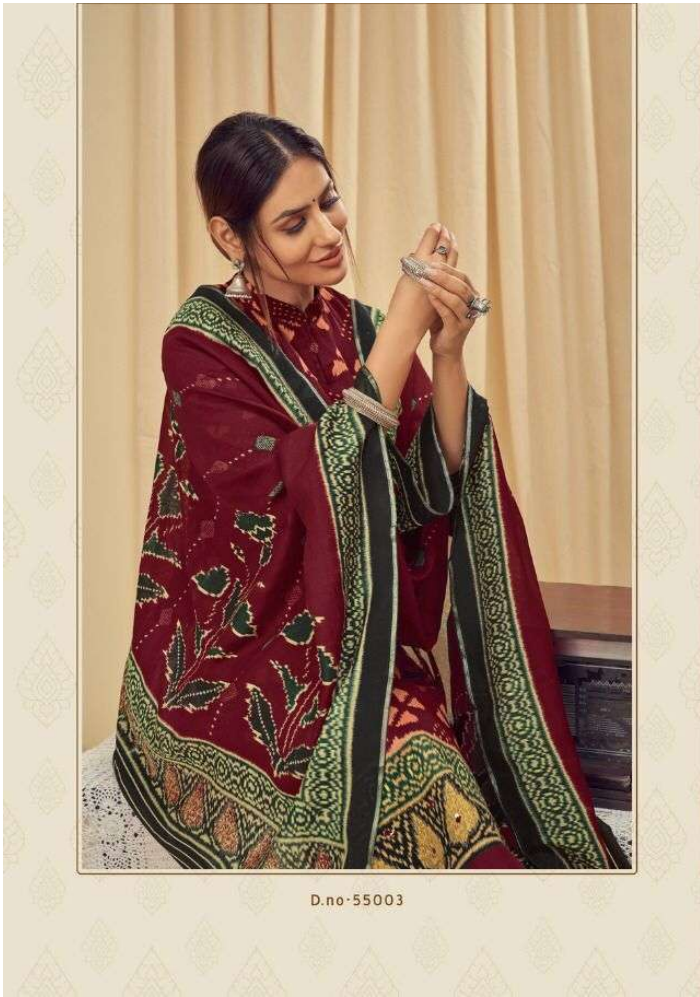

D.no-55003