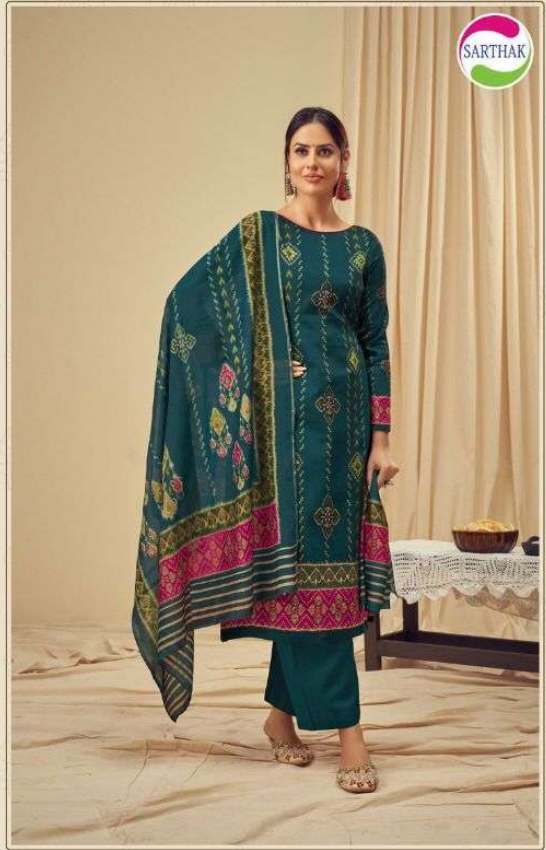

D.no-55008