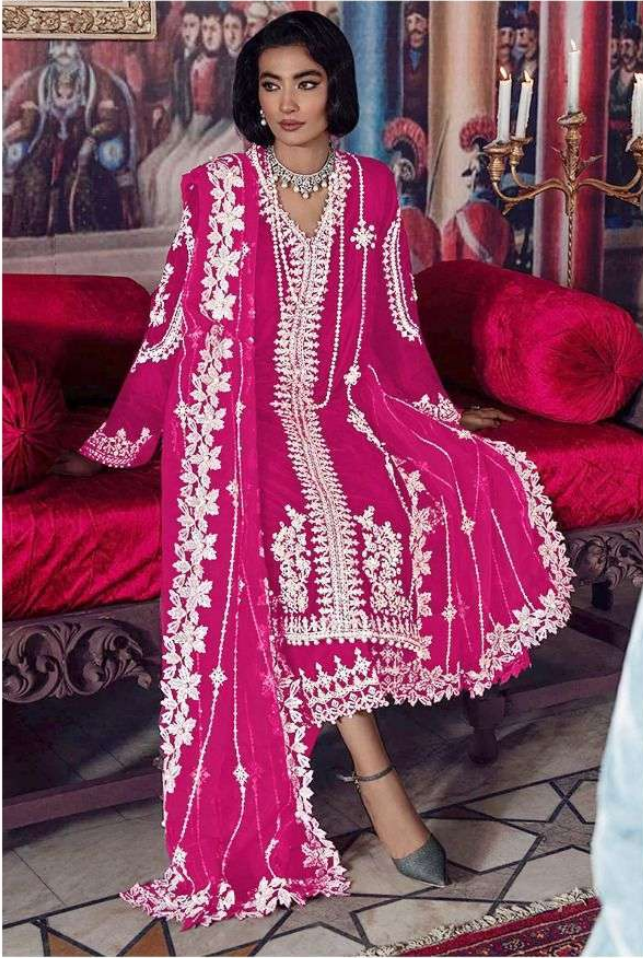

ZARQASH
A BRAND BY Kozma

Z.2079 C

Top - Fox georgette with heavy embroidered
Inner Bottom - Heavy santoon with patch embroidered
Dupatta - Butterfly net with heavy embroidered