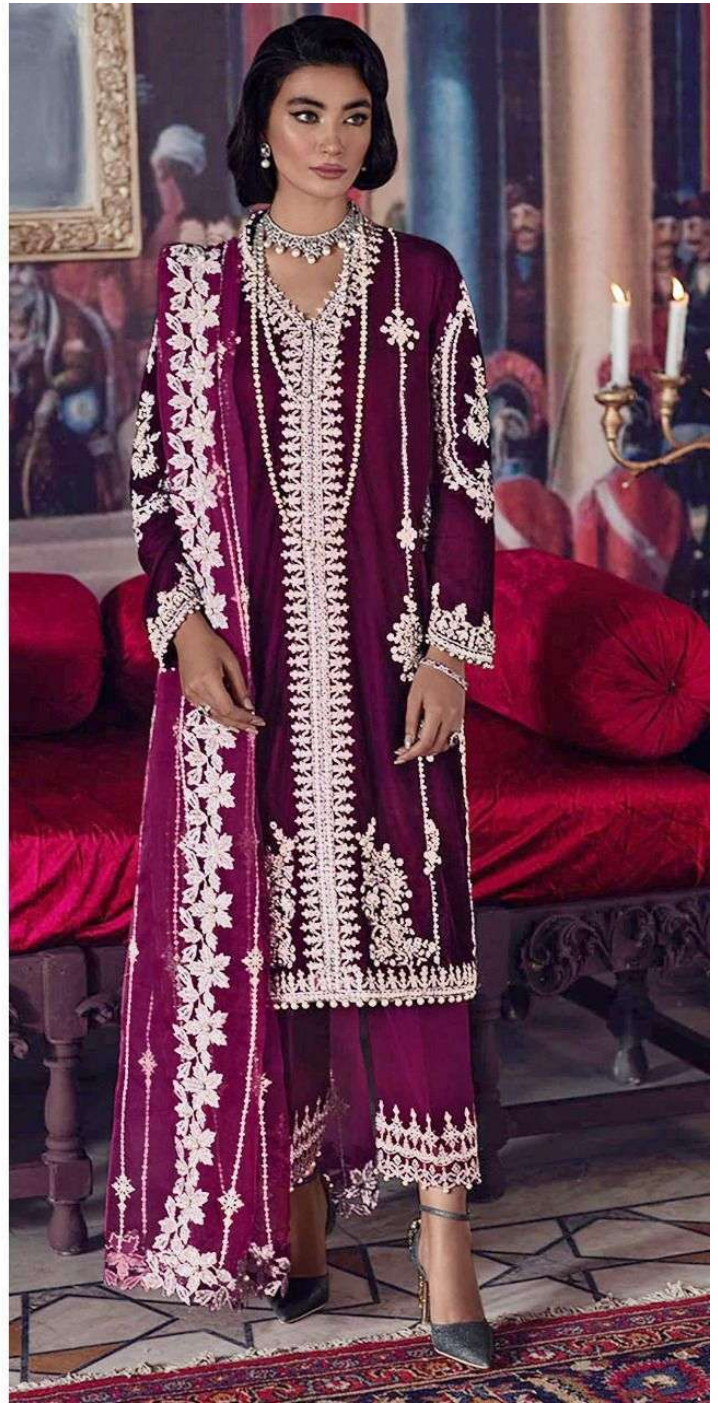

**ZARQASH**  
A BRAND BY **KUTTYA**

**Z.2079 F**

Top - Fox georgette with heavy embroidered  
Inner Bottom - Heavy santoon with patch embroidered  
Dupatta - Butterfly net with heavy embroidered

**ZARQASH**<sup>™</sup>  
A BRAND BY **KUTAYYAH**

**Z.2079 F**

Top - Fox georgette with heavy embroidered  
Inner Bottom - Heavy santoon with patch embroidered  
Dupatta - Butterfly net with heavy embroidered

**ZARQASH**  
A BRAND BY KIZMET

**Z.2079 F**

Top - Fox georgette with heavy embroidered  
Inner Bottom - Heavy santoon with patch embroidered  
Dupatta - Butterfly net with heavy embroidered

ZARASH

**ZARQASH**  
A BRAND BY Kozma

**Z.2079 E**

Top - Fox georgette with heavy embroidered  
Inner Bottom - Heavy santoon with patch embroidered  
Dupatta - Butterfly net with heavy embroidered

ZARASH

**ZARQASH**  
A BRAND BY Kozma

**Z.2079 A**

Top - Fox georgette with heavy embroidered  
Inner Bottom - Heavy santoon with patch embroidered  
Dupatta - Butterfly net with heavy embroidered

Z -2079 A