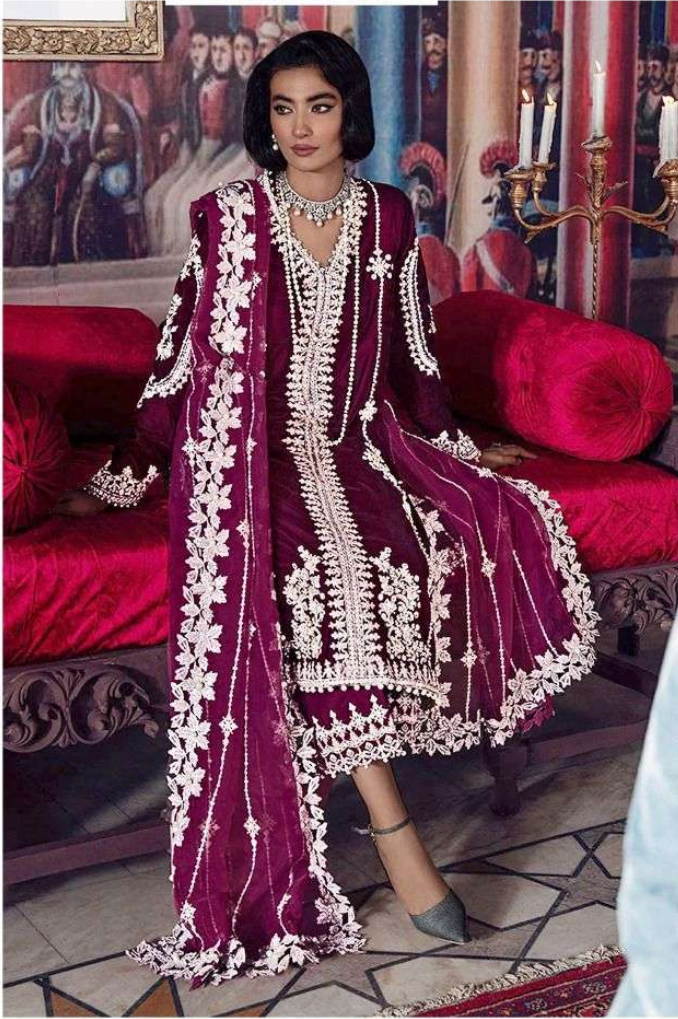

ZARQASH
A BRAND BY Kozma

Z.2079 A

Top - Fox georgette with heavy embroidered
Inner Bottom - Heavy santoon with patch embroidered
Dupatta - Butterfly net with heavy embroidered