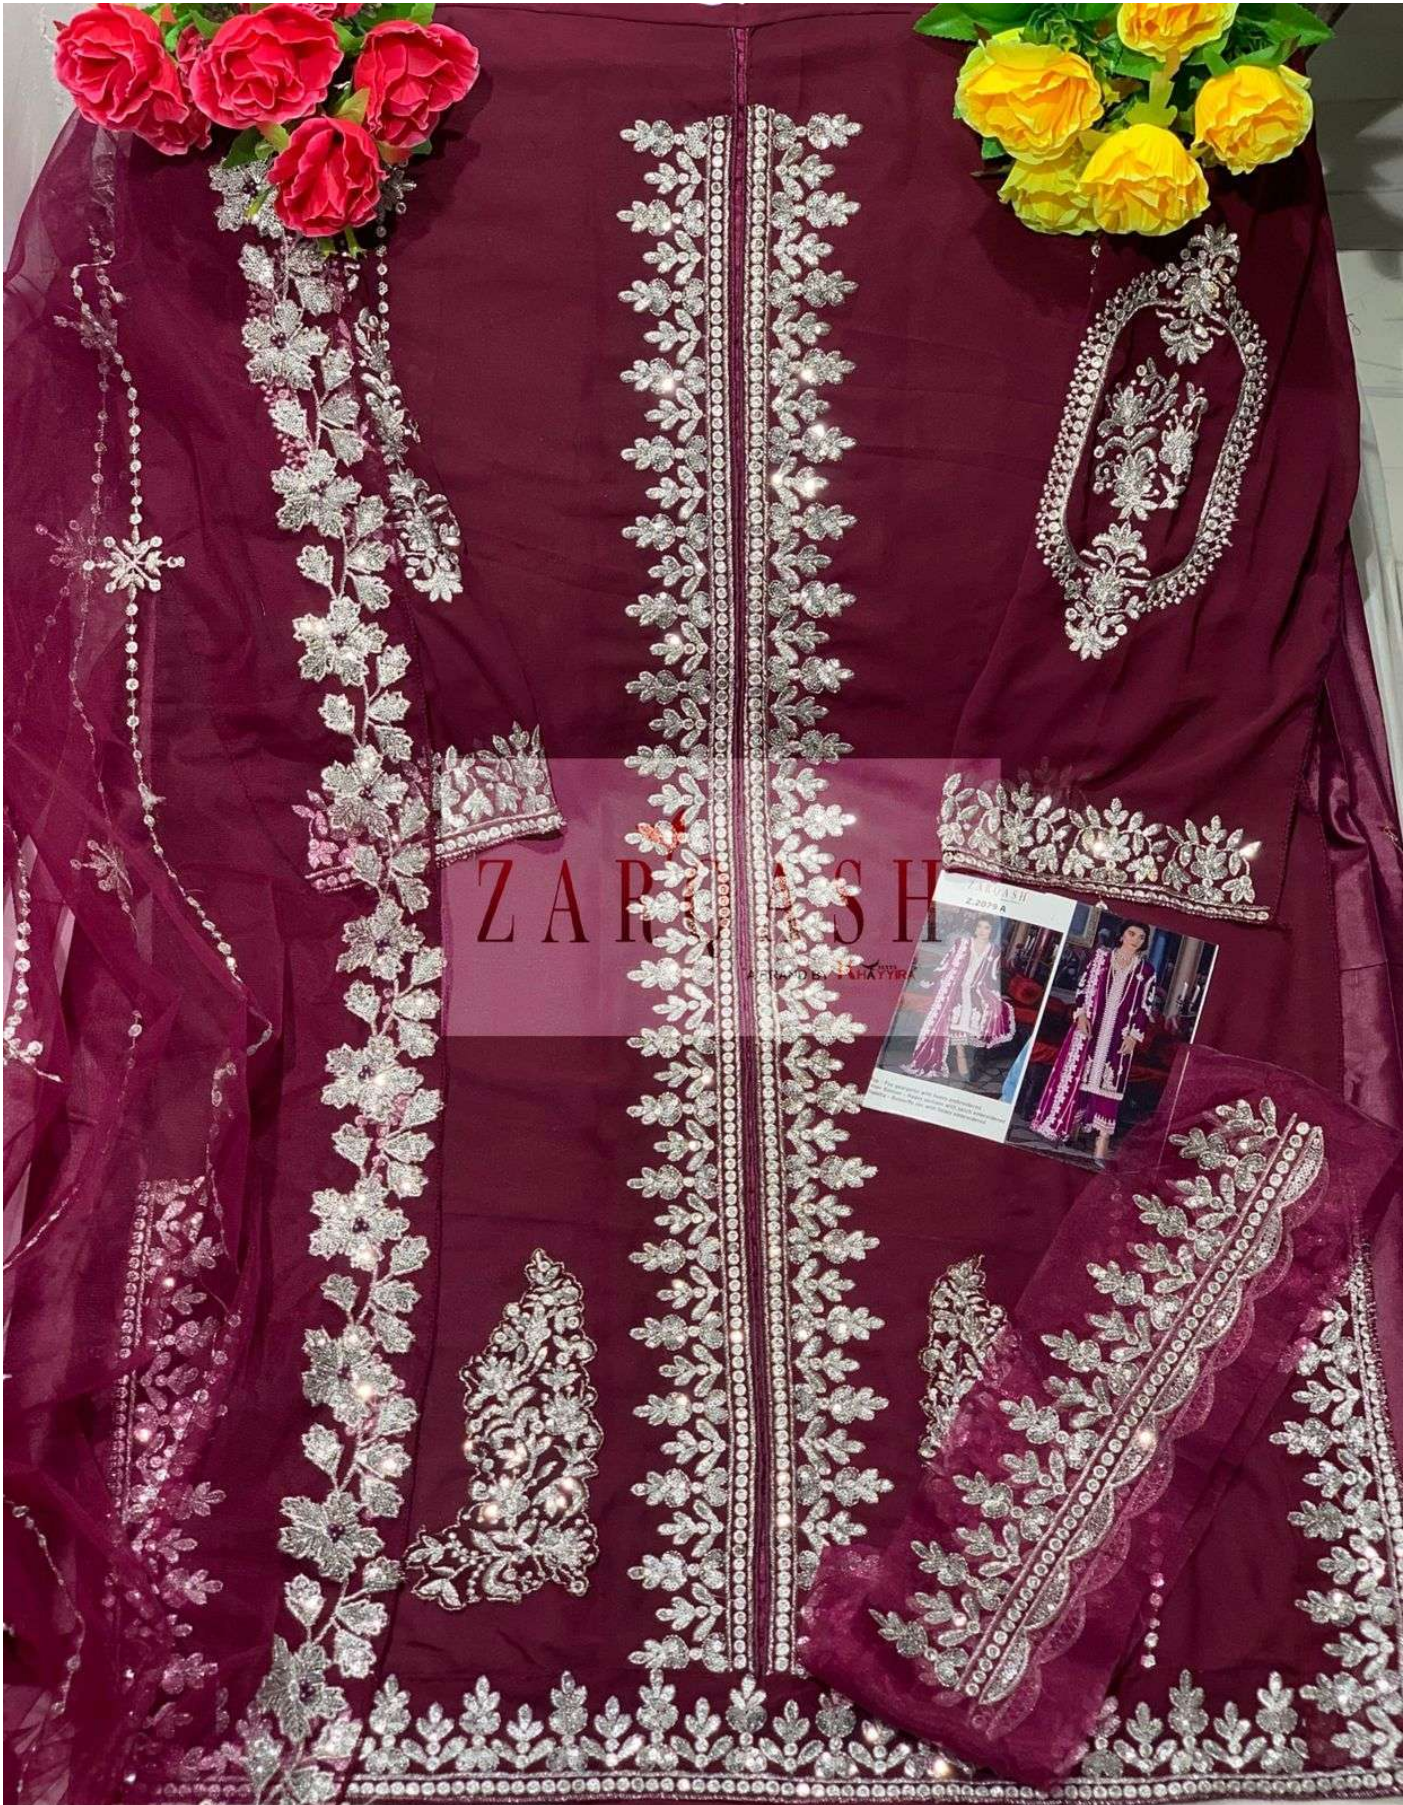

Top - Fox georgette with heavy embroidered  
Inner Bottom - Heavy santoon with patch embroidered  
Dupatta - Butterfly net with heavy embroidered

ZARASH

**ZARQASH**  
A BRAND BY Kozma

**Z.2079 E**

Top - Fox georgette with heavy embroidered  
Inner Bottom - Heavy santoon with patch embroidered  
Dupatta - Butterfly net with heavy embroidered

**ZARQASH**  
A BRAND BY KIZMET

**Z.2079 D**

Top - Fox georgette with heavy embroidered  
Inner Bottom - Heavy santoon with patch embroidered  
Dupatta - Butterfly net with heavy embroidered

**ZARQASH**  
A BRAND BY Kozma

**Z.2079 C**

Top - Fox georgette with heavy embroidered  
Inner Bottom - Heavy santoon with patch embroidered  
Dupatta - Butterfly net with heavy embroidered

**ZARQASH**  
A BRAND BY Kozma

**Z.2079 B**

Top - Fox georgette with heavy embroidered  
Inner Bottom - Heavy santoon with patch embroidered  
Dupatta - Butterfly net with heavy embroidered

ZARASH

**ZARQASH**  
A BRAND BY Kozma

**Z.2079 A**

Top - Fox georgette with heavy embroidered  
Inner Bottom - Heavy santoon with patch embroidered  
Dupatta - Butterfly net with heavy embroidered

Z -2079 A