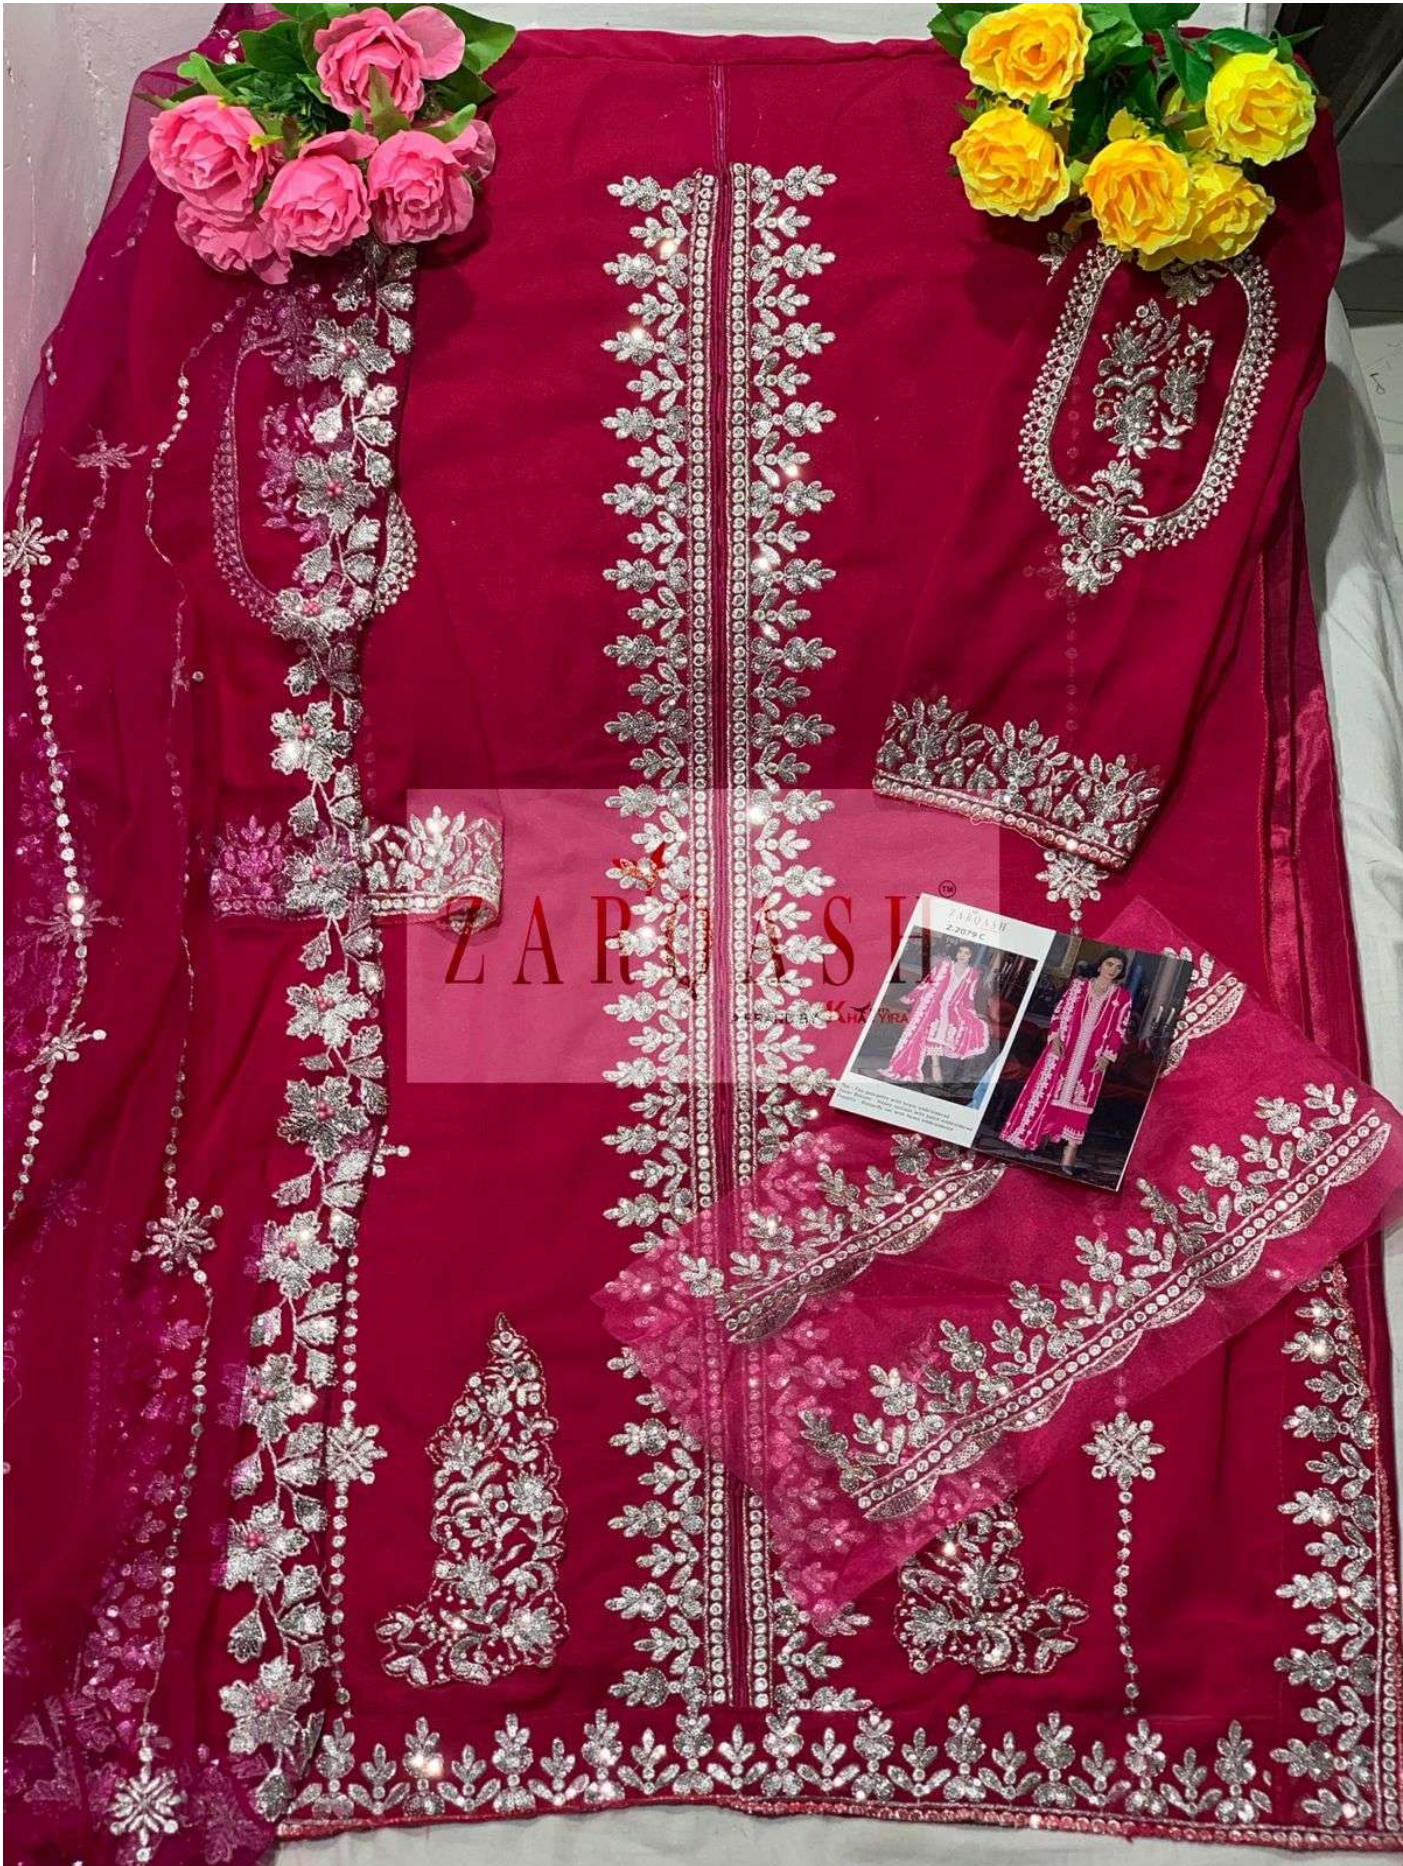

**ZARQASH**  
A BRAND BY **KUTTYA**

**Z.2079 F**

Top - Fox georgette with heavy embroidered  
Inner Bottom - Heavy santoon with patch embroidered  
Dupatta - Butterfly net with heavy embroidered

**ZARQASH**<sup>™</sup>  
A BRAND BY **KUTAYYAH**

**Z.2079 F**

Top - Fox georgette with heavy embroidered  
Inner Bottom - Heavy santoon with patch embroidered  
Dupatta - Butterfly net with heavy embroidered

**ZARQASH**  
A BRAND BY KIZMET

**Z.2079 F**

Top - Fox georgette with heavy embroidered  
Inner Bottom - Heavy santoon with patch embroidered  
Dupatta - Butterfly net with heavy embroidered

ZARASH

**ZARQASH**  
A BRAND BY Kozma

**Z.2079 E**

Top - Fox georgette with heavy embroidered  
Inner Bottom - Heavy santoon with patch embroidered  
Dupatta - Butterfly net with heavy embroidered

**ZARQASH**  
A BRAND BY KIZMET

**Z.2079 D**

Top - Fox georgette with heavy embroidered  
Inner Bottom - Heavy santoon with patch embroidered  
Dupatta - Butterfly net with heavy embroidered

**ZARQASH**  
A BRAND BY Kozma