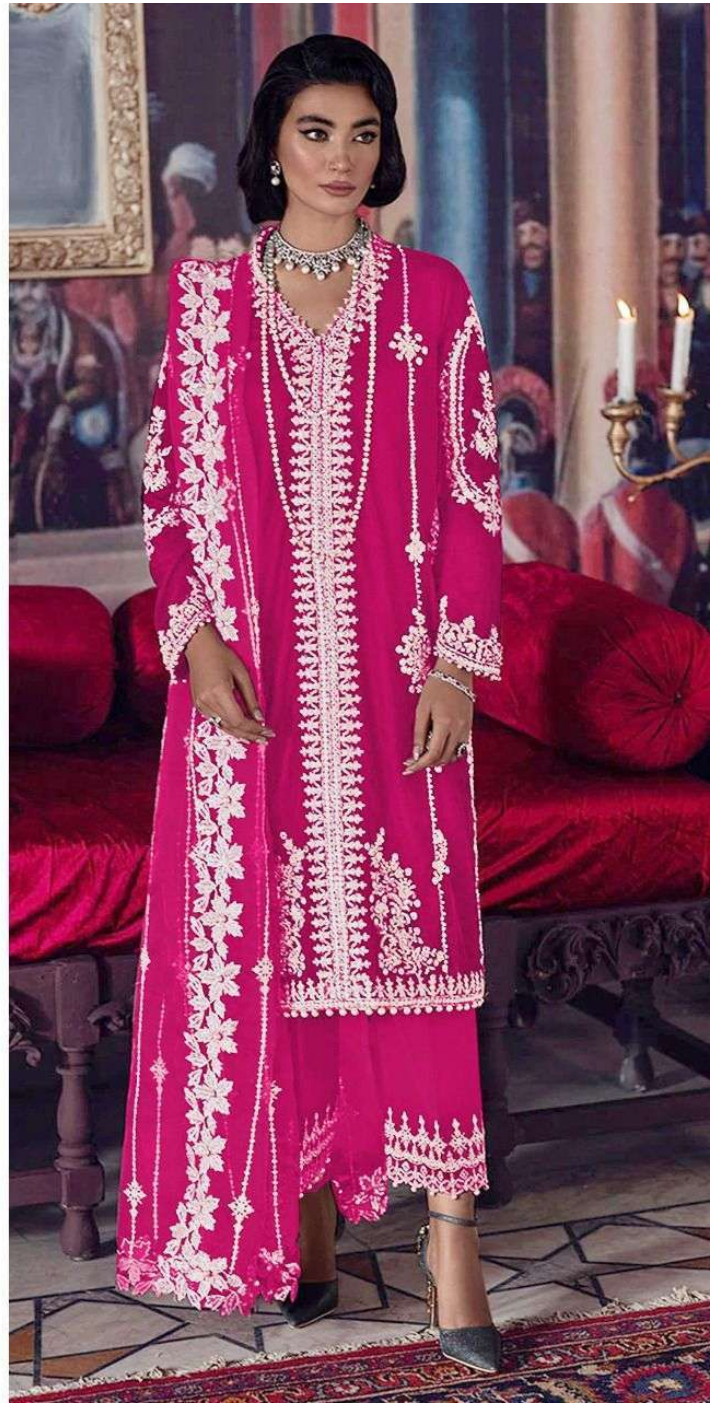

ZARQASH
A BRAND BY Kozma

Z.2079 C

Top - Fox georgette with heavy embroidered
Inner Bottom - Heavy santoon with patch embroidered
Dupatta - Butterfly net with heavy embroidered