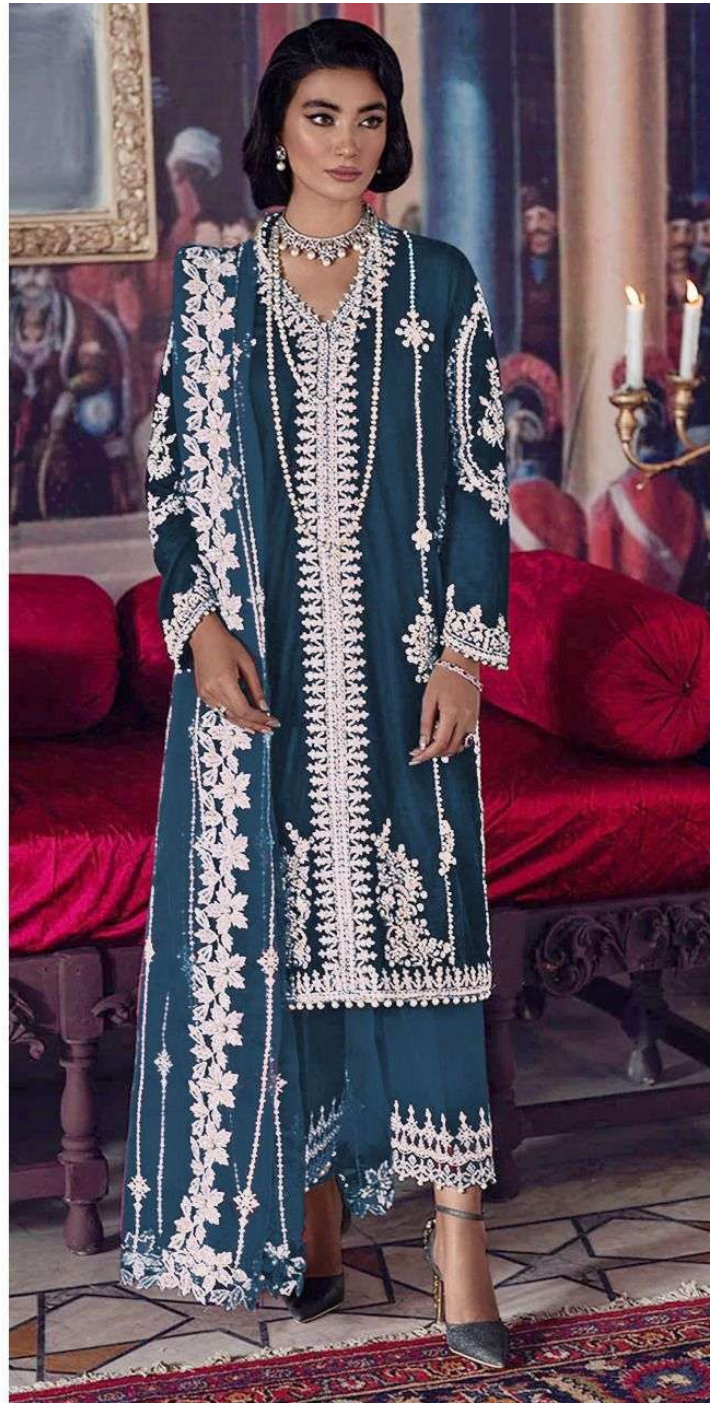

**ZARQASH**  
A BRAND BY **KUTTYA**

**Z.2079 F**

Top - Fox georgette with heavy embroidered  
Inner Bottom - Heavy santoon with patch embroidered  
Dupatta - Butterfly net with heavy embroidered

**ZARQASH**<sup>™</sup>  
A BRAND BY **KUTAYYAH**

**Z.2079 F**

Top - Fox georgette with heavy embroidered  
Inner Bottom - Heavy santoon with patch embroidered  
Dupatta - Butterfly net with heavy embroidered

**ZARQASH**  
A BRAND BY KIZMET

**Z.2079 F**

Top - Fox georgette with heavy embroidered  
Inner Bottom - Heavy santoon with patch embroidered  
Dupatta - Butterfly net with heavy embroidered

ZARASH

**ZARQASH**  
A BRAND BY Kozma

**Z.2079 E**

Top - Fox georgette with heavy embroidered  
Inner Bottom - Heavy santoon with patch embroidered  
Dupatta - Butterfly net with heavy embroidered

**Z.2079 C**

Top - Fox georgette with heavy embroidered  
Inner Bottom - Heavy santoon with patch embroidered  
Dupatta - Butterfly net with heavy embroidered

**ZARQASH**  
A BRAND BY Kozma

**Z.2079 B**

Top - Fox georgette with heavy embroidered  
Inner Bottom - Heavy santoon with patch embroidered  
Dupatta - Butterfly net with heavy embroidered