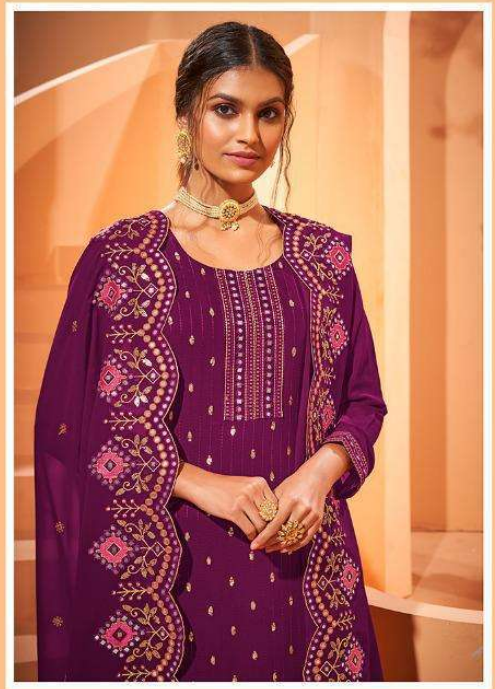

1001-B

1001-D

1001-A

1001-B

1001-C

1001-D

## **\*FABRIC DETAILS\***

**TOP : GEORGETTR WITH EMBROIDERY AND MIRROR WORK**

**BOTTOM + INNER : DULL SANTOON**

**DUPATTA : GEORGETTR WITH EMBROIDERY AND MIRROR WORK**