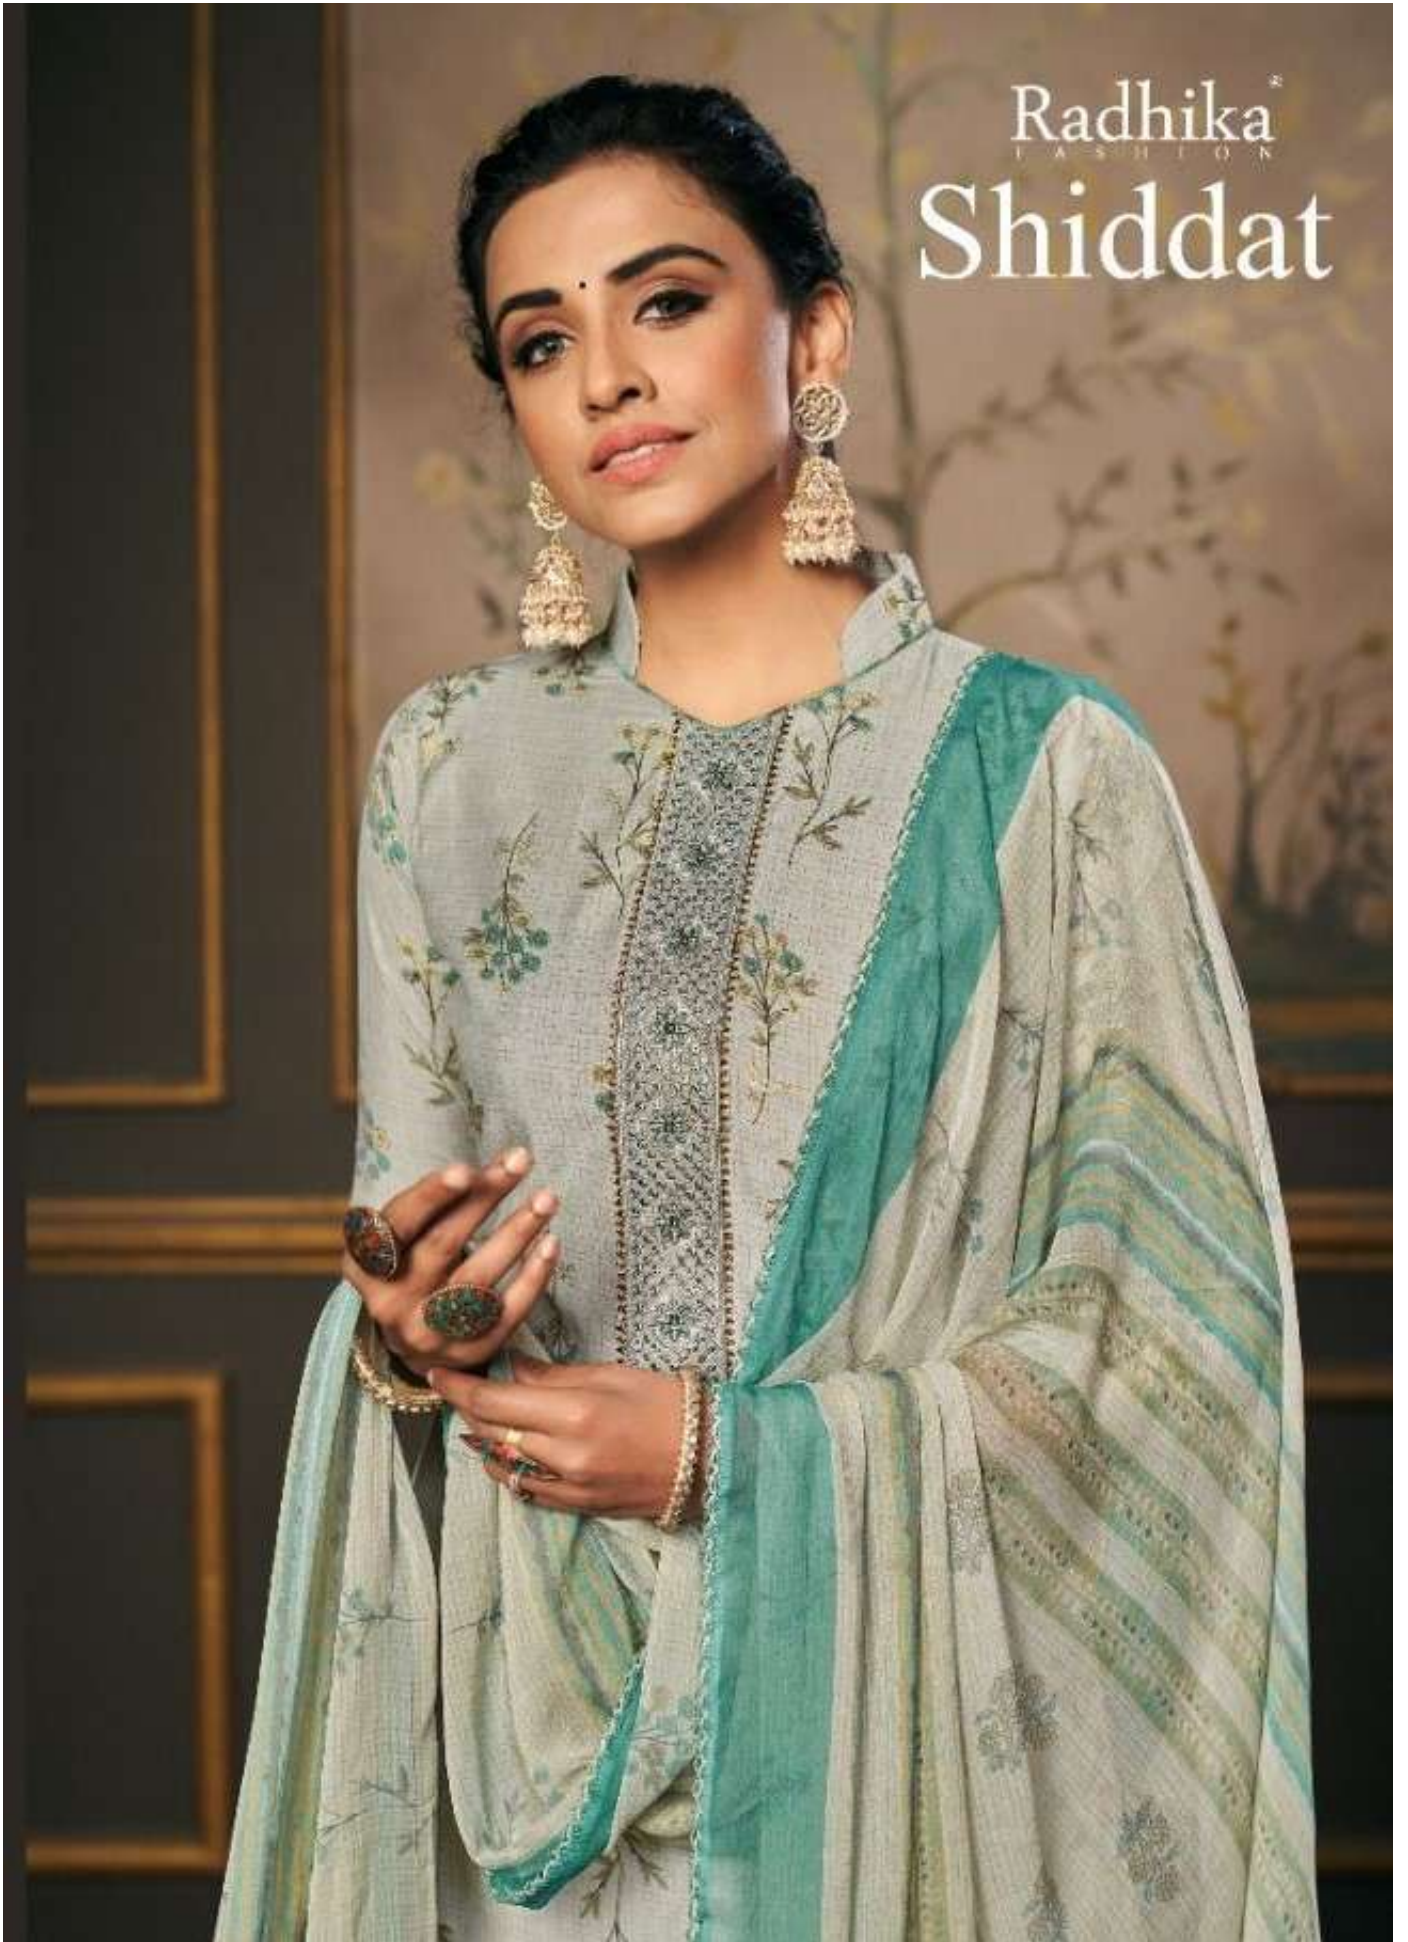

Radhika[®]
FASHION
Shiddat

Radhika[®]
FASHION
Shiddat

Radhika
FASHION
Shiddat

* 14001 *

TOP :- PURE MASLIN PRINT WITH FOIL & EMBROIDERY WORK (2.50 MTR APP.)
DUPATTA :- POLYNAZLIN PRINT WITH ARCA LACE (2.25 MTR APP.)
BOTTOM :- MASLIN PRINT (3.00 MTR APP.)