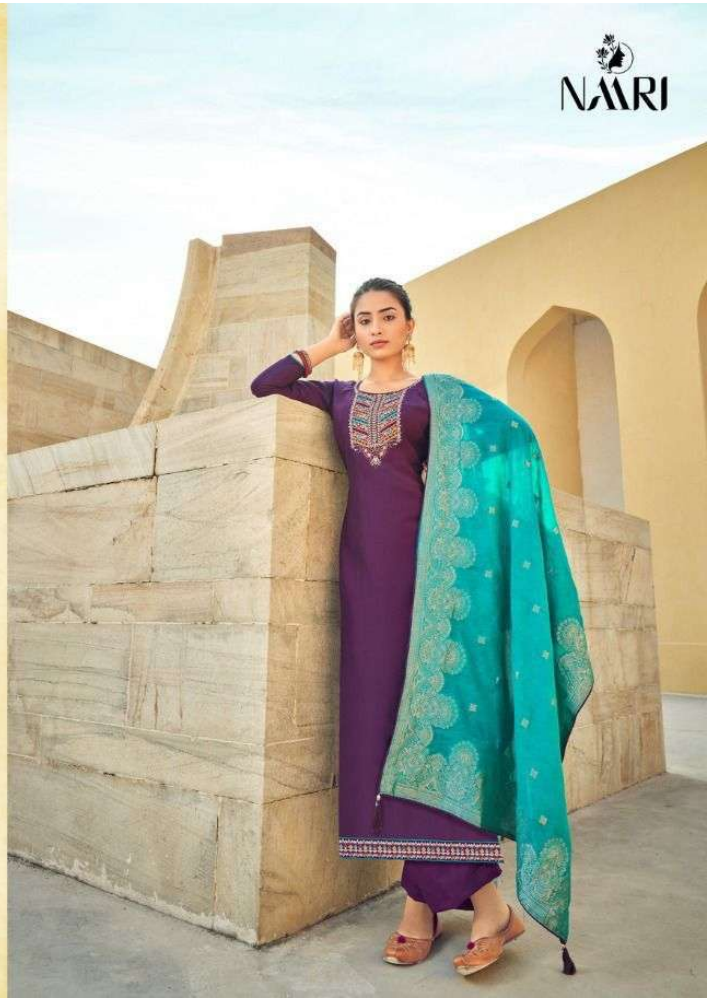

FRESH FASHION

D.No.3206

NARI