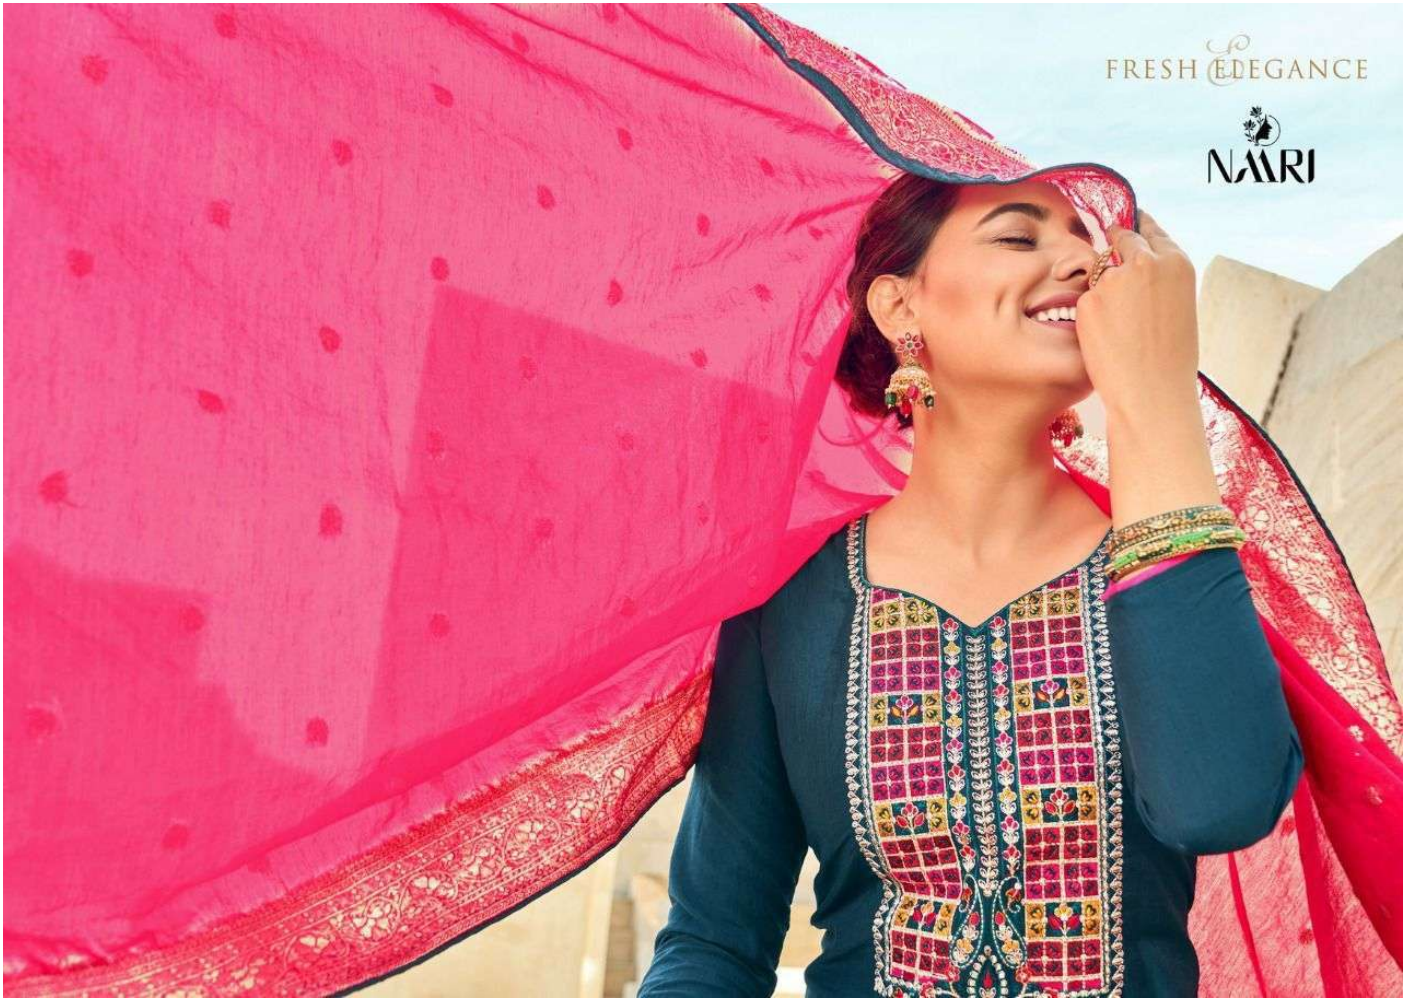

FRESH ELEGANCE

NARI