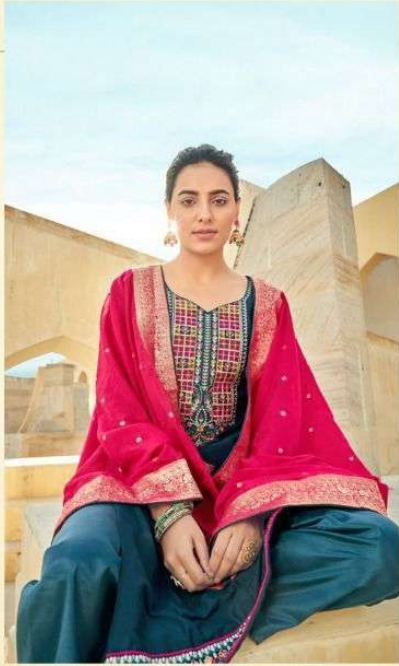

NARI

ZAINA

NARI

ZAINA

TRADITIONAL WOMEN
D.No.3201

FRESH ELEGANCE

NARI

STYLISH ELEGANCE

ZAINA

FROM NAARI FASHIONS,

TOP

PURE REMBO SILK WITH WORK

BOTTOM

DULL SANTUN

DUPATTA

PURE VISCOUS JACARD SILK WITH TUSSELS