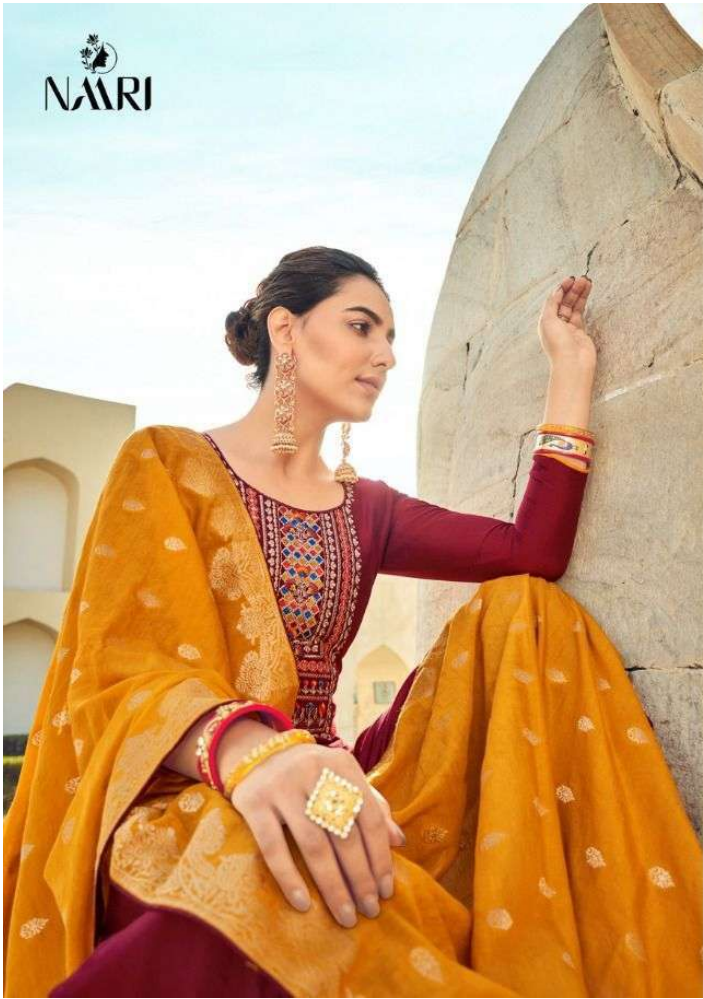

NARI

MAGICAL MYSTERY

D.No.3202