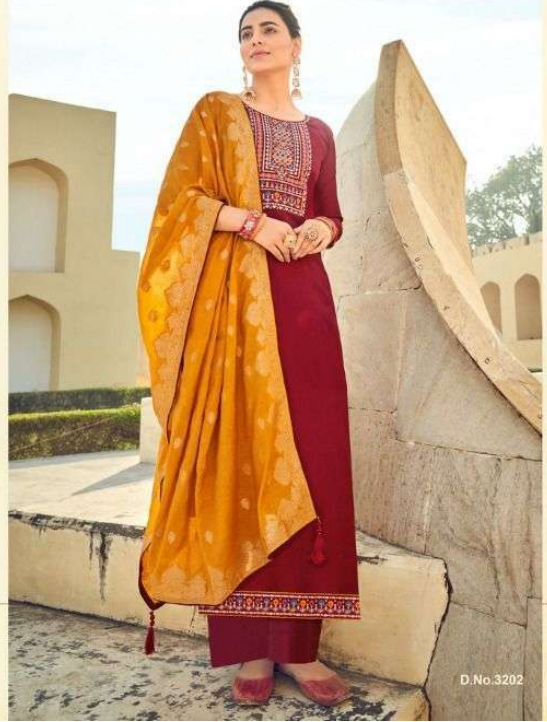

MAGICAL MYSTERY