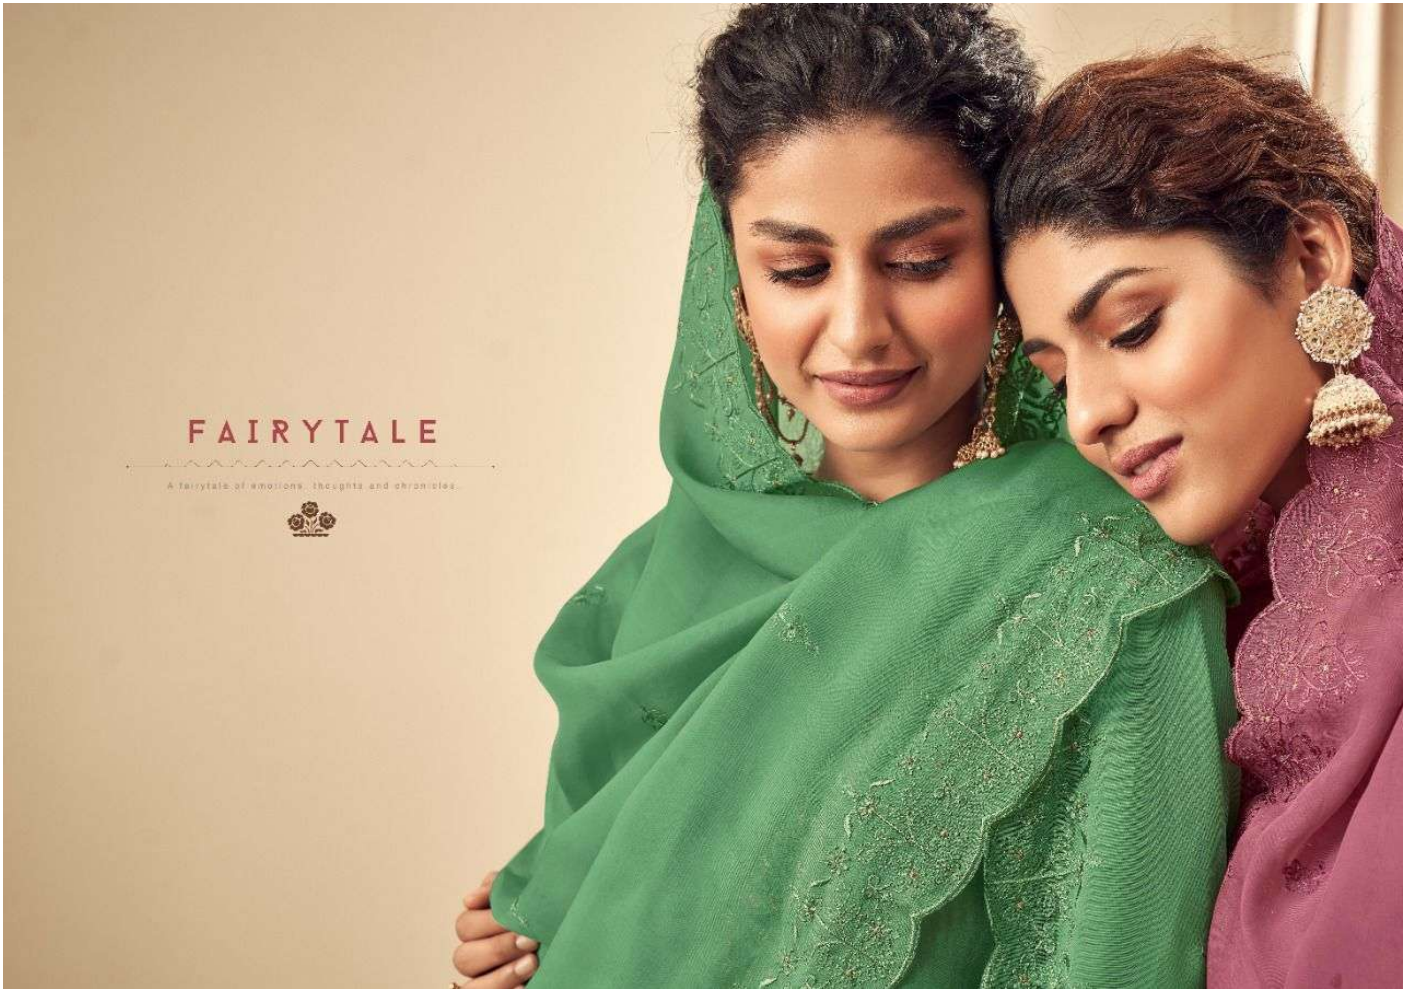

FAIRYTALE

A fairytale of emotions, thoughts and chronicles.