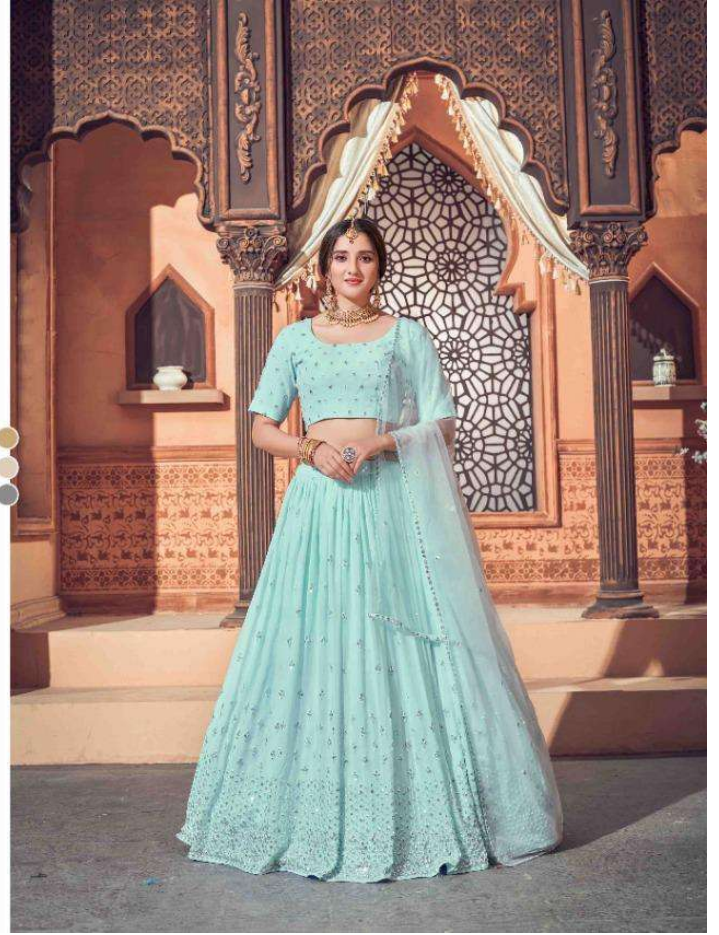

Shikha bhkala

1722

Fashion
THE LOOK IS VERY IMPORTANT