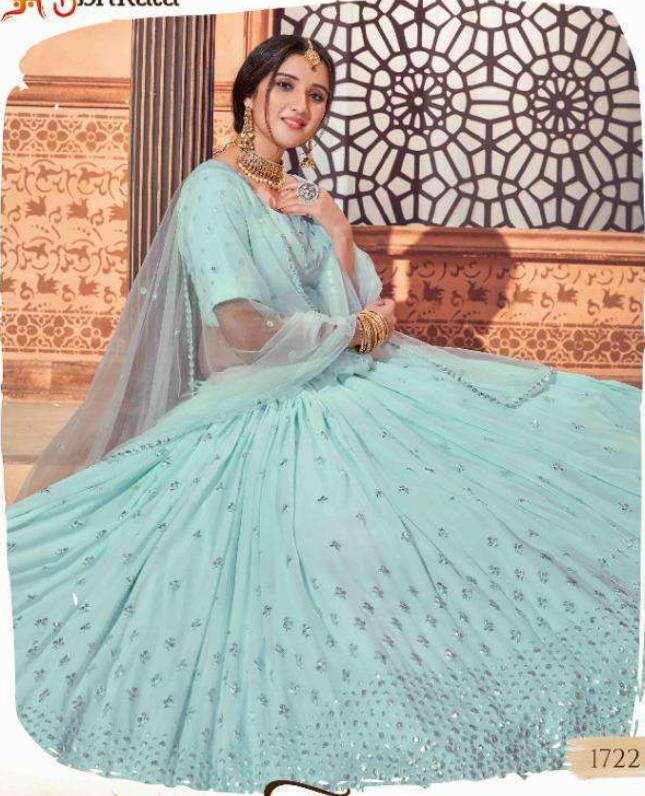

 Abhkala®

Bridesmaid
Vol. 12

 Abhkala®

Bridesmaid
Vol. 12

Abhikala

1721

Fashion
VERBAL LOOKS WITH THE LATEST FASHION

Shikha bhkala

1726

Fashion
FROM COLOR LIFE

Design NO. (SKU)	Mani Color	Lehenga Fabric	Choli Fabric	Dupatta Fabric	SIZE (SEMI - STITCHED)	Lehenga Work	Choli Work	Dupatta Work	Choli Length MTR	Lehenga Length INCH	Dupatta Length MTR	Weight
1721	PEACH	GEORGETTE	GEORGETTE	NET	UPTO 42 BUST AND WAIST	Thread with Sequence Embroidered	Thread with Sequence Embroidered	Thread with Sequence Embroidered	1 MTR	42 INCH	2.30 MTR	1.9 KG
1722	SKY BLUE	GEORGETTE	GEORGETTE	NET	UPTO 42 BUST AND WAIST	Thread with Sequence Embroidered	Thread with Sequence Embroidered	Thread with Sequence Embroidered	1 MTR	42 INCH	2.30 MTR	1.9 KG
1723	DEEP PINK	GEORGETTE	GEORGETTE	NET	UPTO 42 BUST AND WAIST	Thread with Sequence Embroidered	Thread with Sequence Embroidered	Thread with Sequence Embroidered	1 MTR	42 INCH	2.30 MTR	1.9 KG
1724	NAVY BLUE - DEEP PINK - MUSTERED YELLOW	GEORGETTE	GEORGETTE	NET	UPTO 42 BUST AND WAIST	Thread with Sequence Embroidered	Thread with Sequence Embroidered	Thread with Sequence Embroidered	1 MTR	42 INCH	2.30 MTR	1.9 KG
1725	MULTI COLOR - PINK	GEORGETTE	GEORGETTE	NET	UPTO 42 BUST AND WAIST	Thread with Sequence Embroidered	Thread with Sequence Embroidered	LACE ON BORDER	1 MTR	42 INCH	2.30 MTR	1.9 KG
1726	MULTI COLOR - PISTA GREEN	GEORGETTE	GEORGETTE	NET	UPTO 42 BUST AND WAIST	Thread with Sequence Embroidered	Thread with Sequence Embroidered	LACE ON BORDER	1 MTR	42 INCH	2.30 MTR	1.9 KG