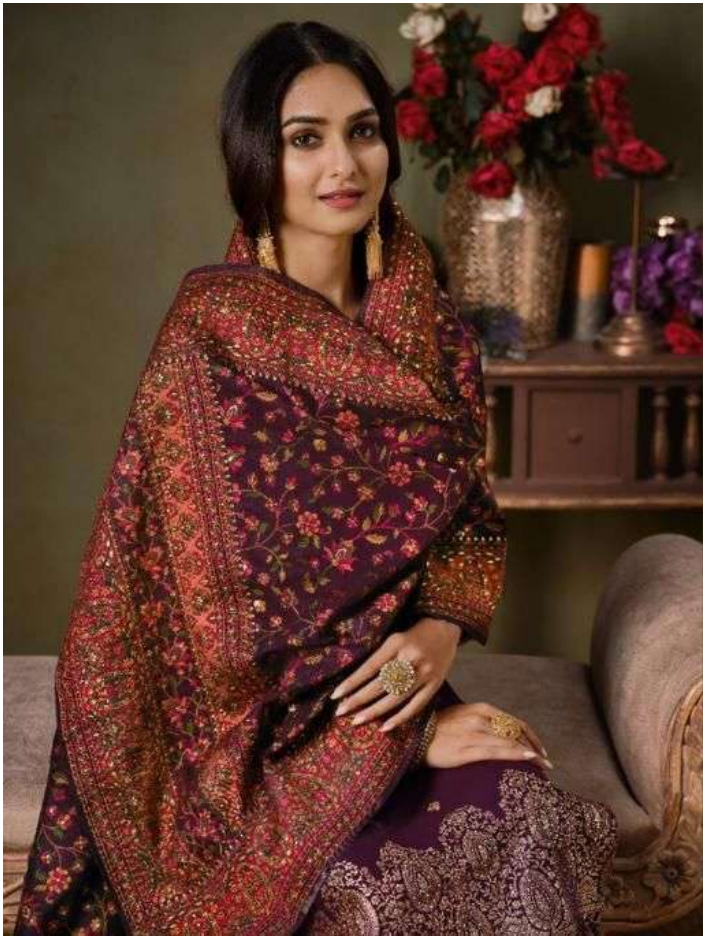

विदुल
viDUL
ROYAL WEAVE

maan
VIDUA ROYAL WEAVE

4721

اپنا
VIP
ROYAL WEAVE

4725

AYAAN EXCLUSIVE

BASEMENT, SAGAR SHOPPING CENTRE SAHARA DARWAJA, RING
ROAD, SURAT

DRESS- R -WHOLESALE SELLING PRICE LIST

PETI VALUE: 11502.00
AVG. VALUE: 1917.00

DCAT-67(ROYAL WEAVE)

D.NO:	PRODUCT DETAILS
D4721A	CATONIC 2 TONE SILK JACQUARD TOP WITH SWAROVSKI, CATONIC SILK JACQUARD DUPATTA WITH SOFT SILK INNER & BOTTOM. ★ DUPATTA 4 SIDE TASSLES INCLUDING.
D4722A	CATONIC 2 TONE SILK JACQUARD TOP WITH SWAROVSKI, CATONIC SILK JACQUARD DUPATTA WITH SOFT SILK INNER & BOTTOM. ★ DUPATTA 4 SIDE TASSLES INCLUDING.
D4723A	CATONIC 2 TONE SILK JACQUARD TOP WITH SWAROVSKI, CATONIC SILK JACQUARD DUPATTA WITH SOFT SILK INNER & BOTTOM. ★ DUPATTA 4 SIDE TASSLES INCLUDING.
D4724A	CATONIC 2 TONE SILK JACQUARD TOP WITH SWAROVSKI, CATONIC SILK JACQUARD DUPATTA WITH SOFT SILK INNER & BOTTOM. ★ DUPATTA 4 SIDE TASSLES INCLUDING.
D4725A	CATONIC 2 TONE SILK JACQUARD TOP WITH SWAROVSKI, CATONIC SILK JACQUARD DUPATTA WITH SOFT SILK INNER & BOTTOM. ★ DUPATTA 4 SIDE TASSLES INCLUDING.
D4726A	CATONIC 2 TONE SILK JACQUARD TOP WITH SWAROVSKI, CATONIC SILK JACQUARD DUPATTA WITH SOFT SILK INNER & BOTTOM. ★ DUPATTA 4 SIDE TASSLES INCLUDING.