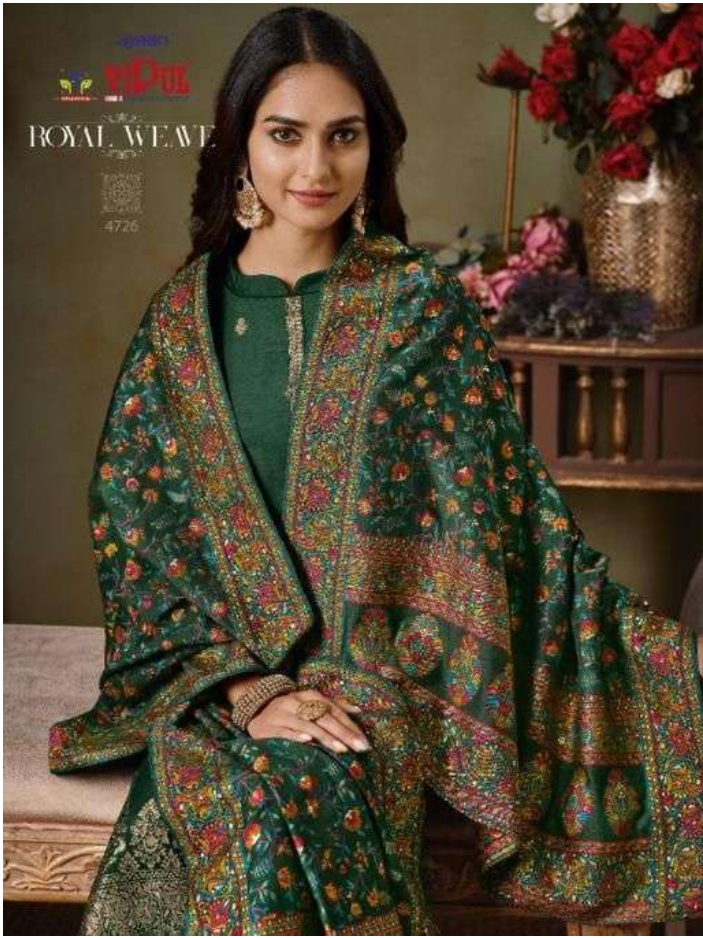

विदुल
viDUL
ROYAL WEAVE

maan
VIDUA ROYAL WEAVE

4721

اپنا
VIP
ROYAL WEAVE

4725

AYAAN EXCLUSIVE

BASEMENT, SAGAR SHOPPING CENTRE SAHARA DARWAJA, RING
ROAD, SURAT

DRESS- R -WHOLESALE SELLING PRICE LIST

PETI VALUE: 11502.00
AVG. VALUE: 1917.00

DCAT-67(ROYAL WEAVE)

D.NO:	PRODUCT DETAILS
D4721A	CATONIC 2 TONE SILK JACQUARD TOP WITH SWAROVSKI, CATONIC SILK JACQUARD DUPATTA WITH SOFT SILK INNER & BOTTOM. ★ DUPATTA 4 SIDE TASSLES INCLUDING.
D4722A	CATONIC 2 TONE SILK JACQUARD TOP WITH SWAROVSKI, CATONIC SILK JACQUARD DUPATTA WITH SOFT SILK INNER & BOTTOM. ★ DUPATTA 4 SIDE TASSLES INCLUDING.
D4723A	CATONIC 2 TONE SILK JACQUARD TOP WITH SWAROVSKI, CATONIC SILK JACQUARD DUPATTA WITH SOFT SILK INNER & BOTTOM. ★ DUPATTA 4 SIDE TASSLES INCLUDING.
D4724A	CATONIC 2 TONE SILK JACQUARD TOP WITH SWAROVSKI, CATONIC SILK JACQUARD DUPATTA WITH SOFT SILK INNER & BOTTOM. ★ DUPATTA 4 SIDE TASSLES INCLUDING.
D4725A	CATONIC 2 TONE SILK JACQUARD TOP WITH SWAROVSKI, CATONIC SILK JACQUARD DUPATTA WITH SOFT SILK INNER & BOTTOM. ★ DUPATTA 4 SIDE TASSLES INCLUDING.
D4726A	CATONIC 2 TONE SILK JACQUARD TOP WITH SWAROVSKI, CATONIC SILK JACQUARD DUPATTA WITH SOFT SILK INNER & BOTTOM. ★ DUPATTA 4 SIDE TASSLES INCLUDING.