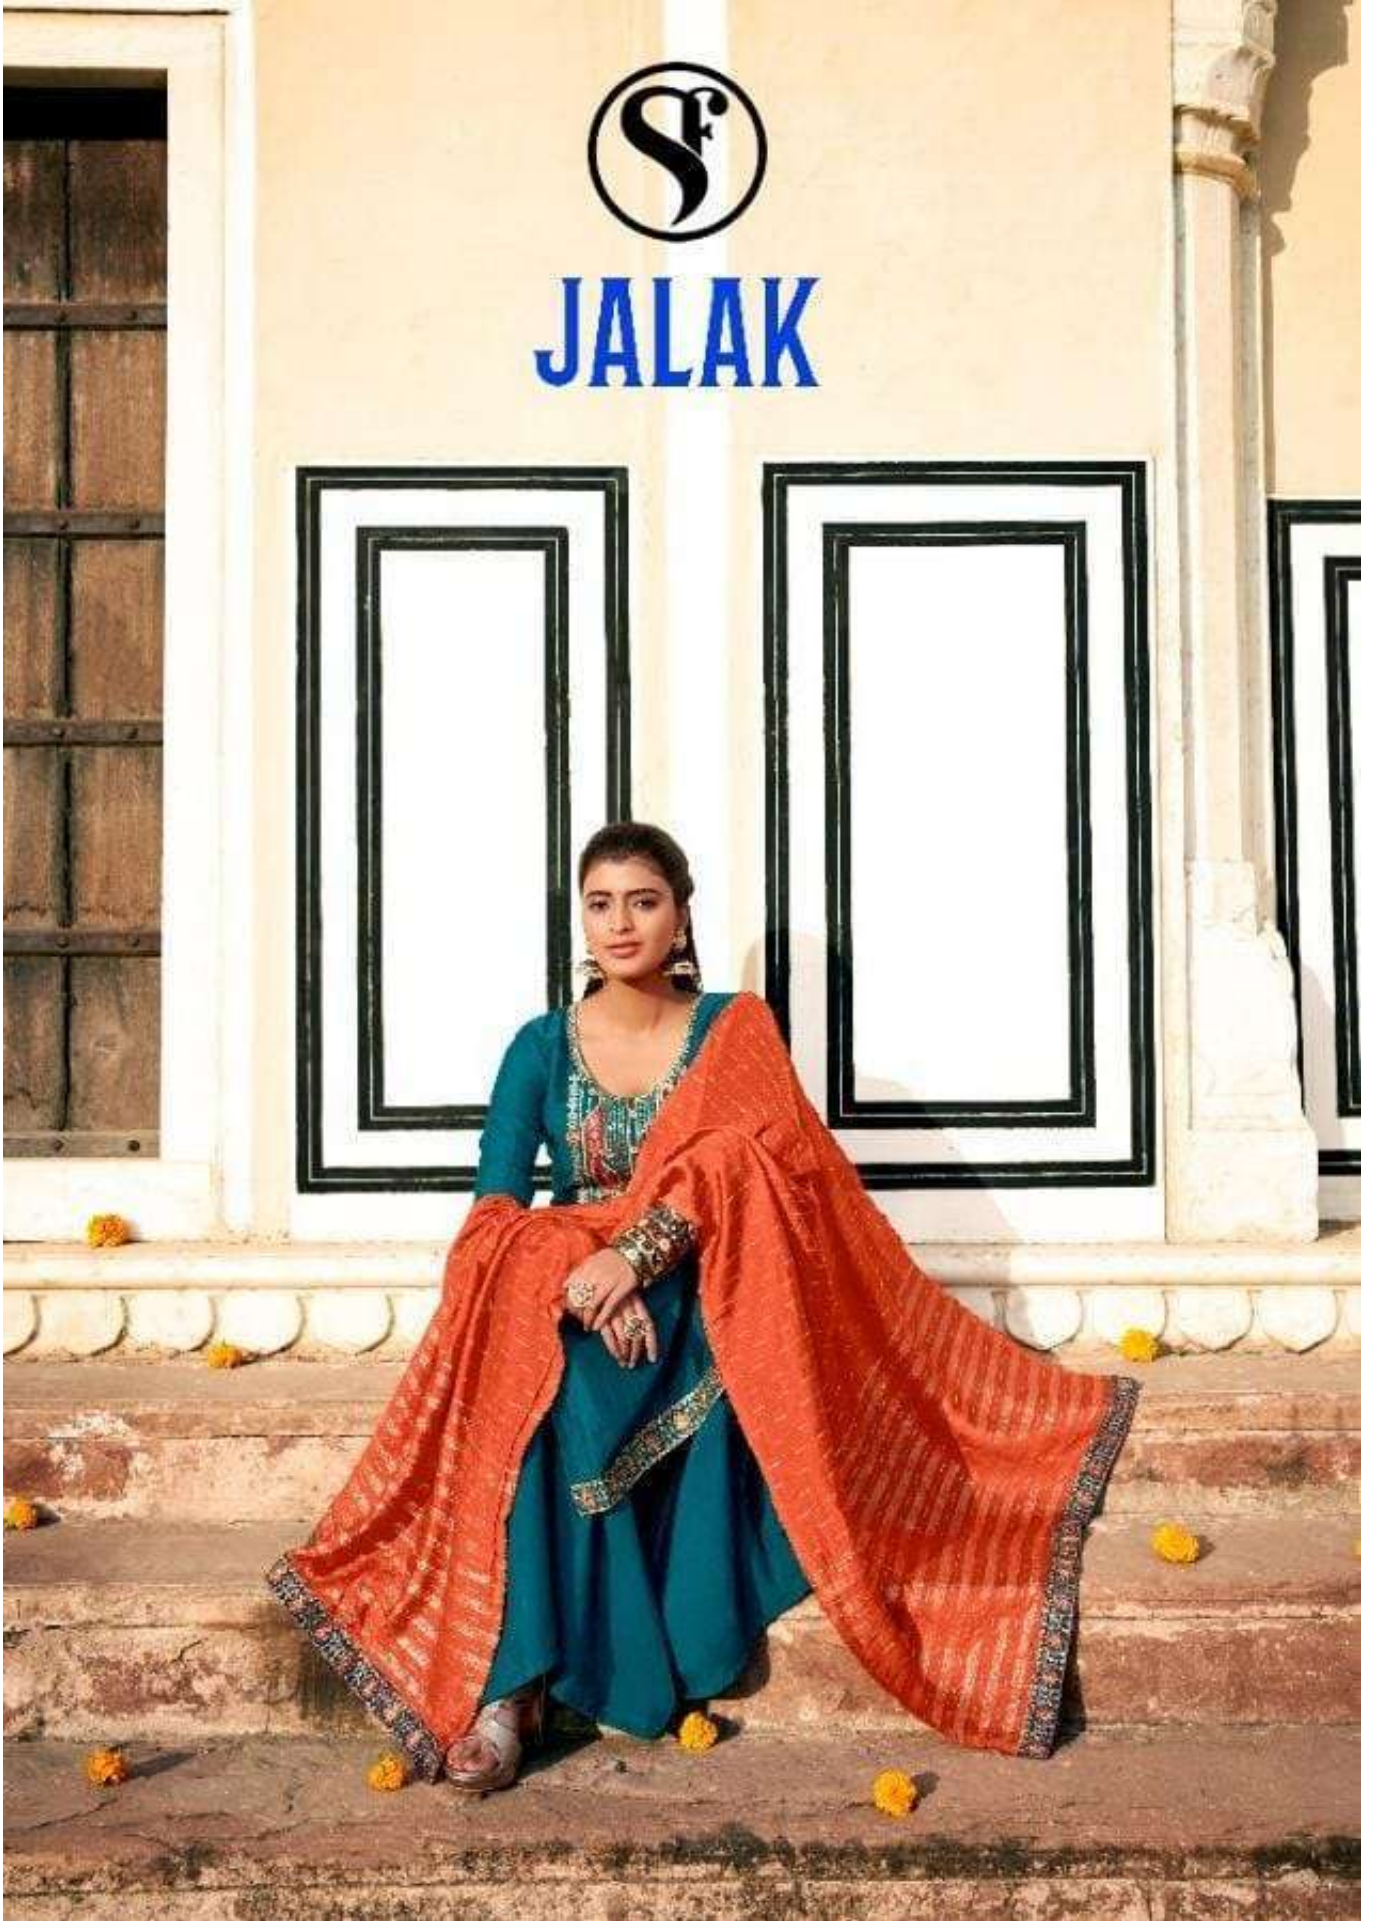

JALAK

JALAK

1002 ✨

1002

1006

1004

1003

1001

PURE PAMPARA SILK WITH FANCY EMBROIDERY

(CUT: 02:50 APX)

BOTTOM

PURE REYON

(CUT: 03:00 APX)

DUPATTA

FENCY VISCONS WITH EMBROIDERY LACE

(CUT: 02:25 APX)