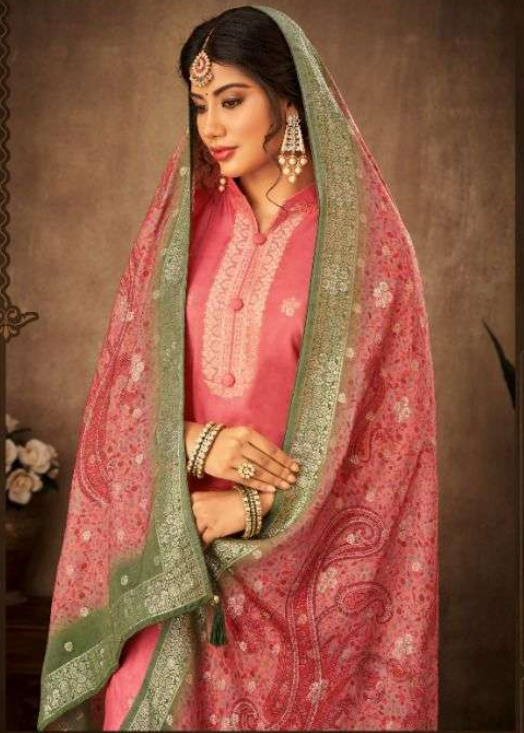

NF
NISHANT
FASHION

Nazreen
Vol-2

NF
NISHANT
FASHION

Nazreen
Vol-2

N.A.T.U.R.A.L.B.E.A.U.T.Y

D.No.19006 G

Without further delay, highlight every corner of the attraction of your look in this sari, you will not miss any

B E A U T I F U L S H A D E S

D.No.19004G

F.A.B.U.L.O.U.S. F.A.S.H.I.O.N

D.No.19003G

D.No.19001G

S.T.V.L.S.H.E.E.L.E.G.A.N.C.E

The perfect woman, with every aspect of her life, is a work of art.

G L A M O U R & G L I T T E R S

D.No.19002G

Model is wearing a 100% cotton and polyester fabric. It is a ready-to-wear garment and may require some alterations.

NISHANT
FASHION

Nazreen
Vol-2

D.No.19001

D.No.19002

D.No.19003

D.No.19004