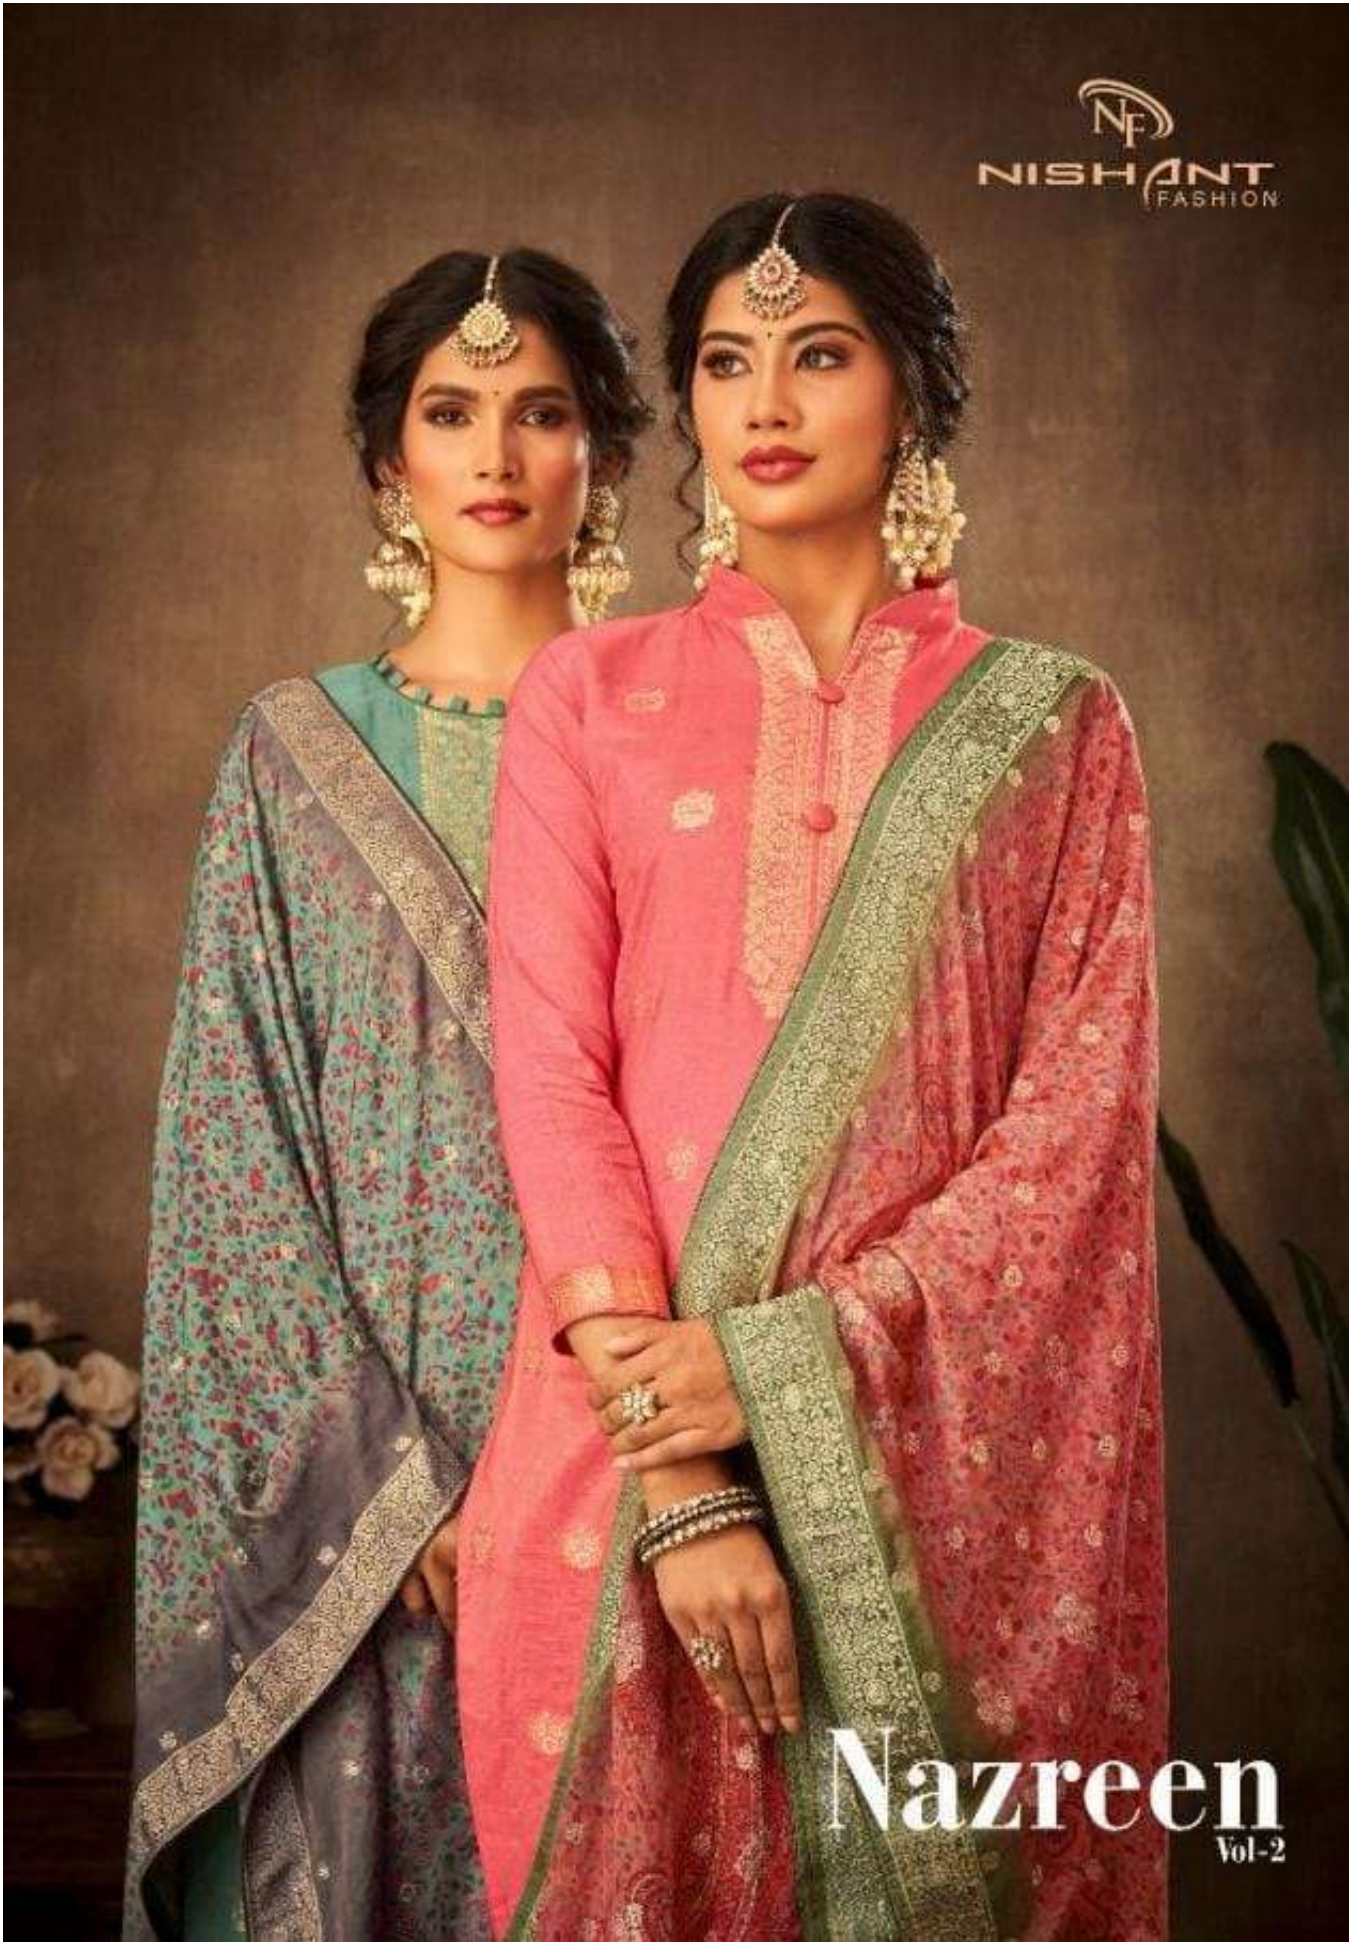

NF
NISHANT
FASHION

Nazreen
Vol-2

NF
NISHANT
FASHION

Nazreen
Vol-2

N.A.T.U.R.A.L.B.E.A.U.T.Y

D.No.19006 G

Without further delay, highlight every corner of the attraction of your look in this sari, you will not miss any

D.No.19002G

Model is wearing a 100% cotton and polyester fabric. It is a ready-to-wear garment and may require some alterations.

NISHANT
FASHION

Nazreen
Vol-2

D.No.19001

D.No.19002

D.No.19003

D.No.19004