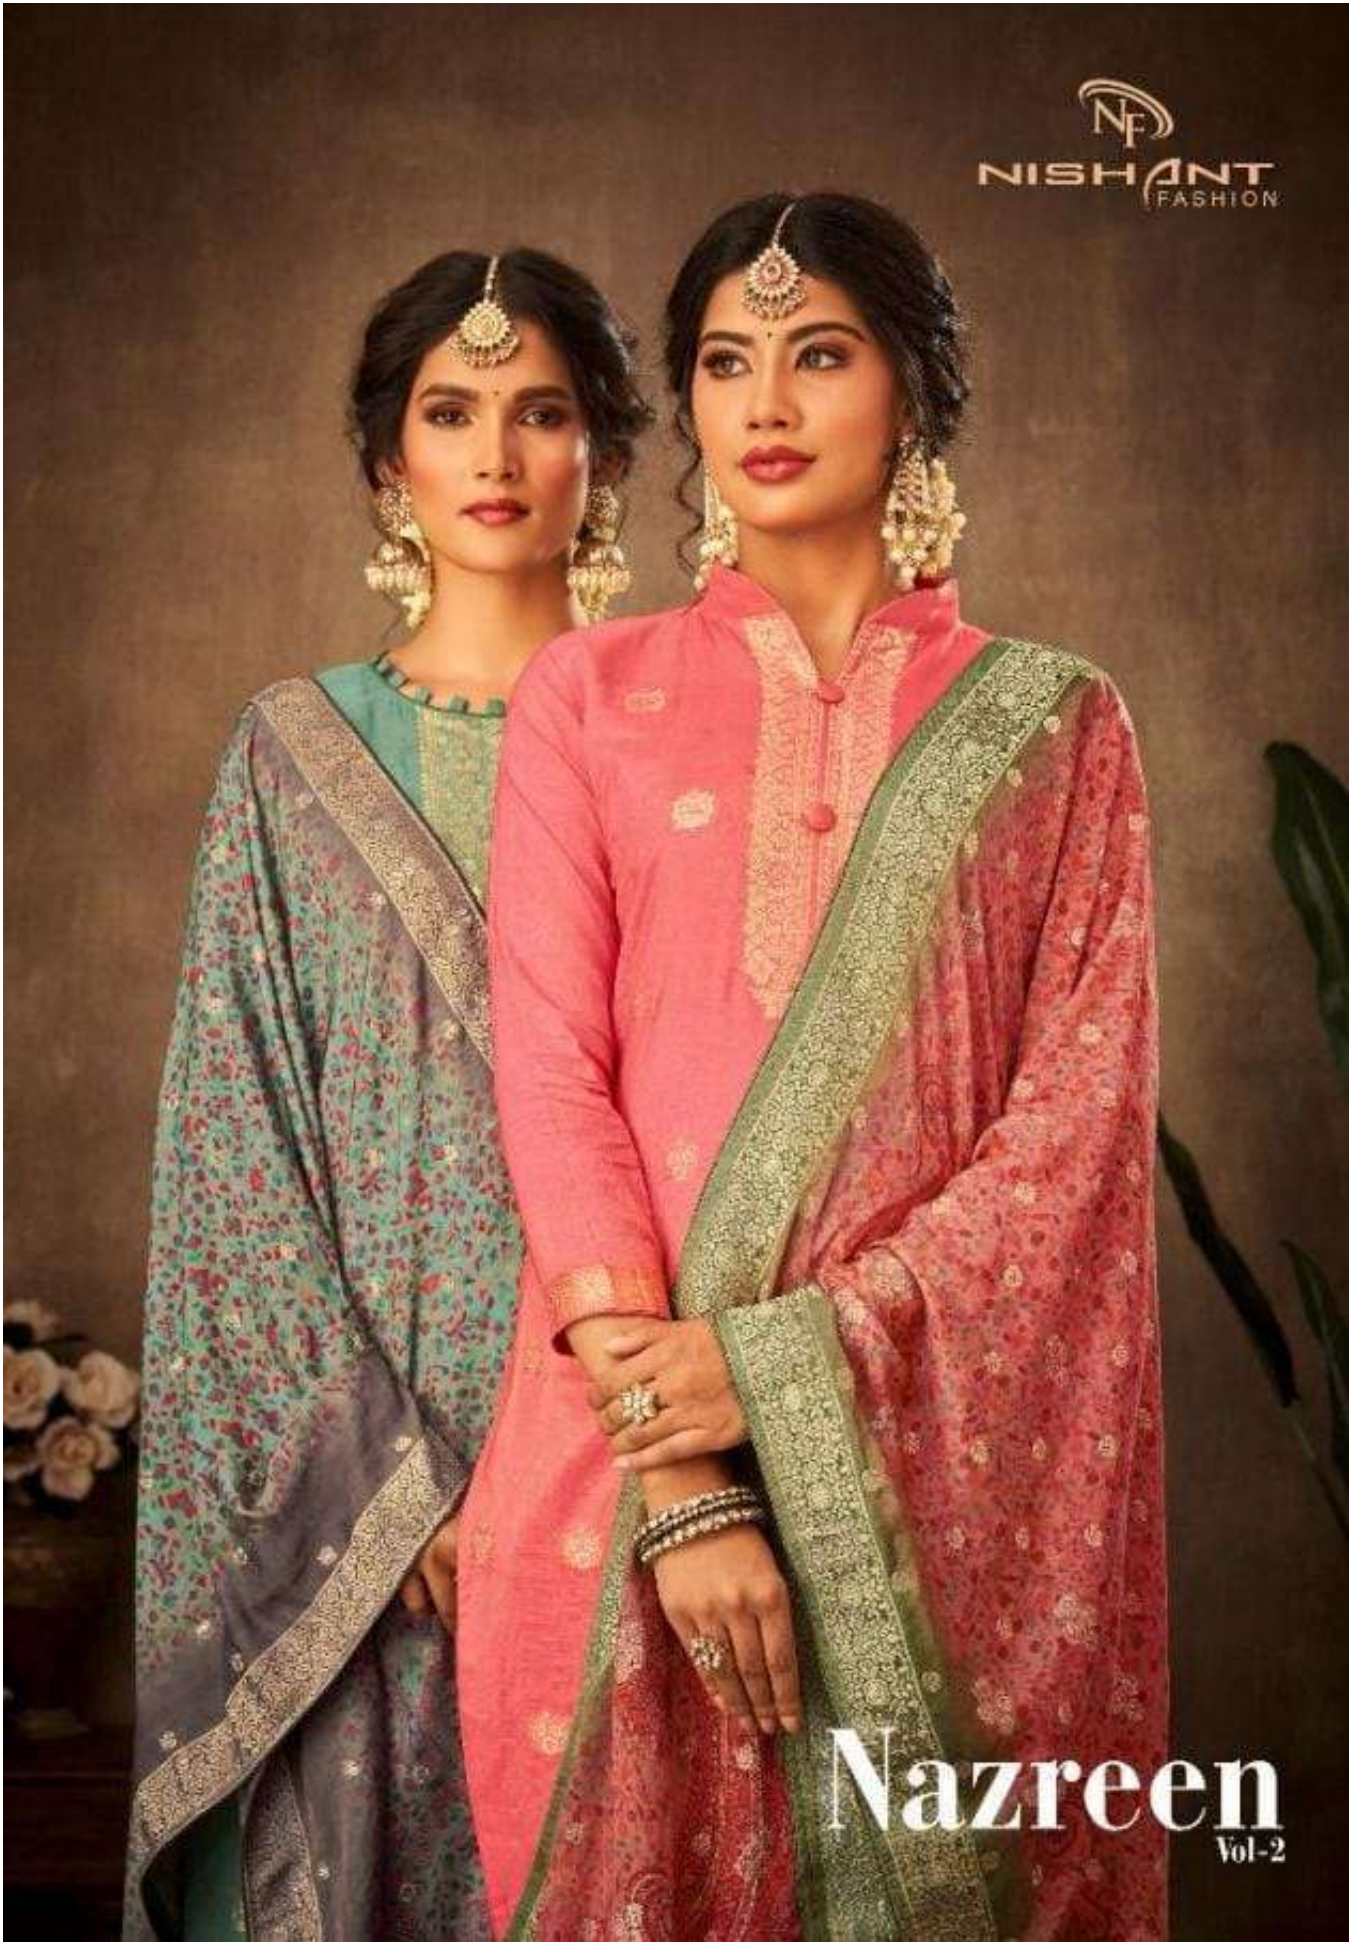

NF
NISHANT
FASHION

Nazreen
Vol-2

NF
NISHANT
FASHION

Nazreen
Vol-2

N.A.T.U.R.A.L.B.E.A.U.T.Y

D.No.19006 G

Without further delay, highlight every corner of the attraction of your look in this collection and wear beauty.

D.No.19002G

Model is wearing a 100% cotton and polyester fabric. It is a ready-to-wear garment and may require some alterations.

NISHANT
FASHION

Nazreen
Vol-2

D.No.19001

D.No.19002

D.No.19003

D.No.19004