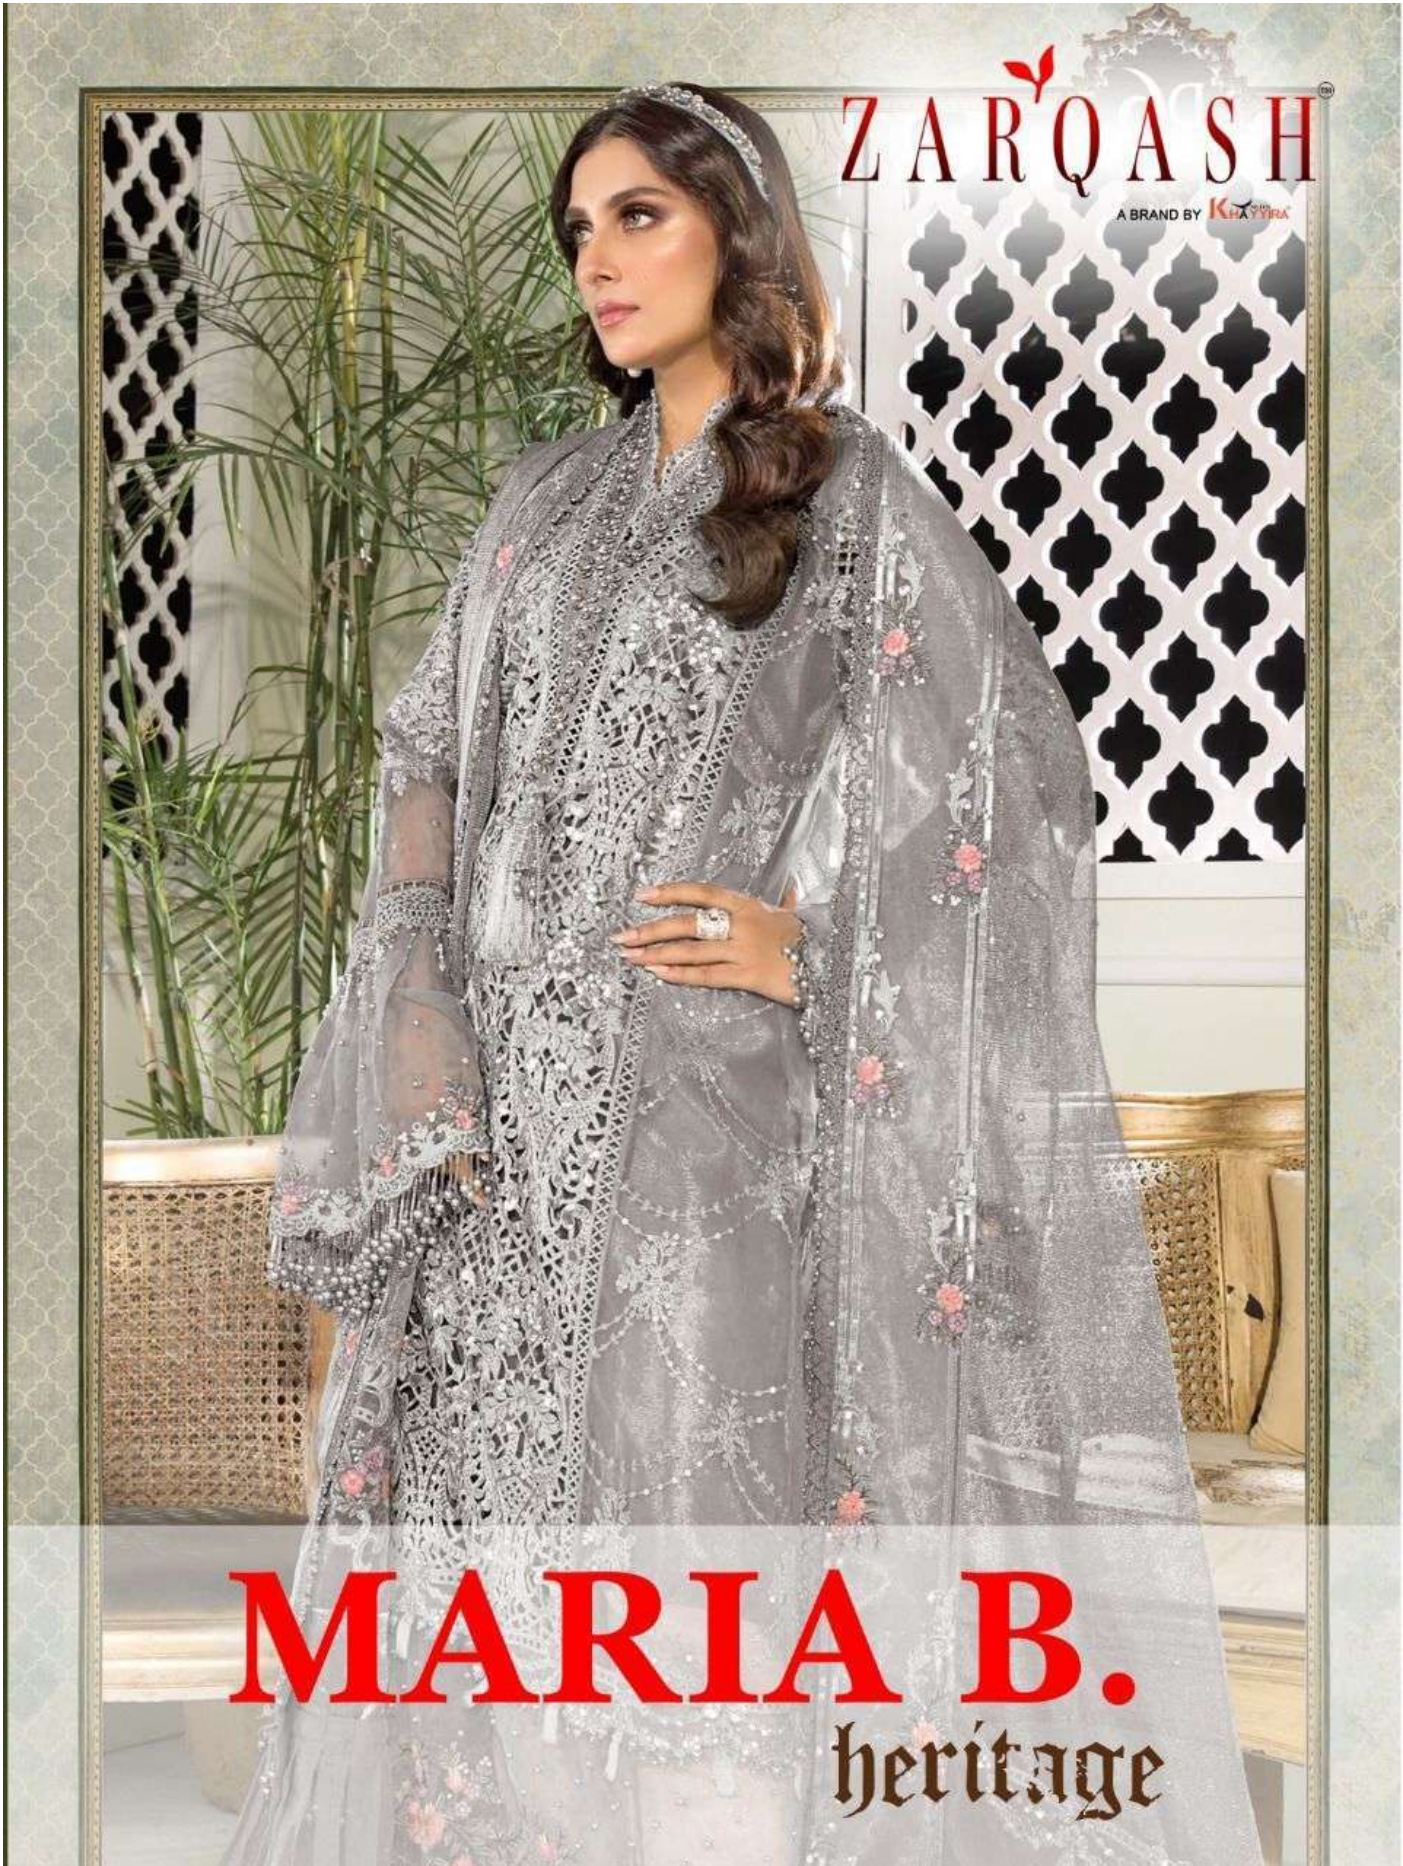

ZARQASHTM

A BRAND BY KHAYYARA

MARIA B.
heritage

ZARQASHTM

A BRAND BY KHAYYARA

MARIA B.
heritage

ZARQASH[®]
A BRAND BY **KINARTIST**
Z-2081 A

Top - Organza heavy embroidered
Inner Bottom - Heavy santoon
Dupatta - Organza heavy embroidered

ZARQASH
A BRAND BY **KINAT**

Z-2081 B

Top - Organza heavy embroidered
Inner Bottom - Heavy santoon
Dupatta - Organza heavy embroidered

ZARQASH[®]
A BRAND BY KINAYAT[®]

Z-2081 C

Top - Organza heavy embroidered
Inner Bottom - Heavy santoon
Dupatta - Organza heavy embroidered

ZARQASH[®]
A BRAND BY **KINEX**

Z-2081 D

Top - Organza heavy embroidered
Inner Bottom - Heavy santoon
Dupatta - Organza heavy embroidered

Z-2081 A

Z-2081 B

Z-2081 C

Z-2081 D

Top - Organza heavy embroidered
Inner Bottom - Heavy santoon
Dupatta - Organza heavy embroidered