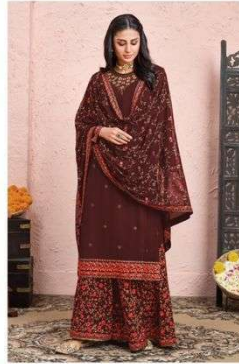

BY
zubeda[®]
essence to be seen

ELYSIA

BY
zubeda[®]
essence to be seen

ELYSIA

•203•

zubeda®
ESSENCE TO BE SEEN.

•204•

ELYSIA

RATE:-2195/-

TOP

Gorgette with Embroidery work

DUPATTA

Gorgette with Heavy Embroidery work

BOTTOM {STITCHED PLAZZO}

Gorgette with Full Heavy Embroidery work

Design No.	Product Name	Rate
201 to 204	ELYSIA	2195 /-
Total Suits	Total Amount	Average
04	8780/-	2195/-

ROSHNI INTERNATIONAL

zubeda[®]
essence to be seen

201

202

203

204