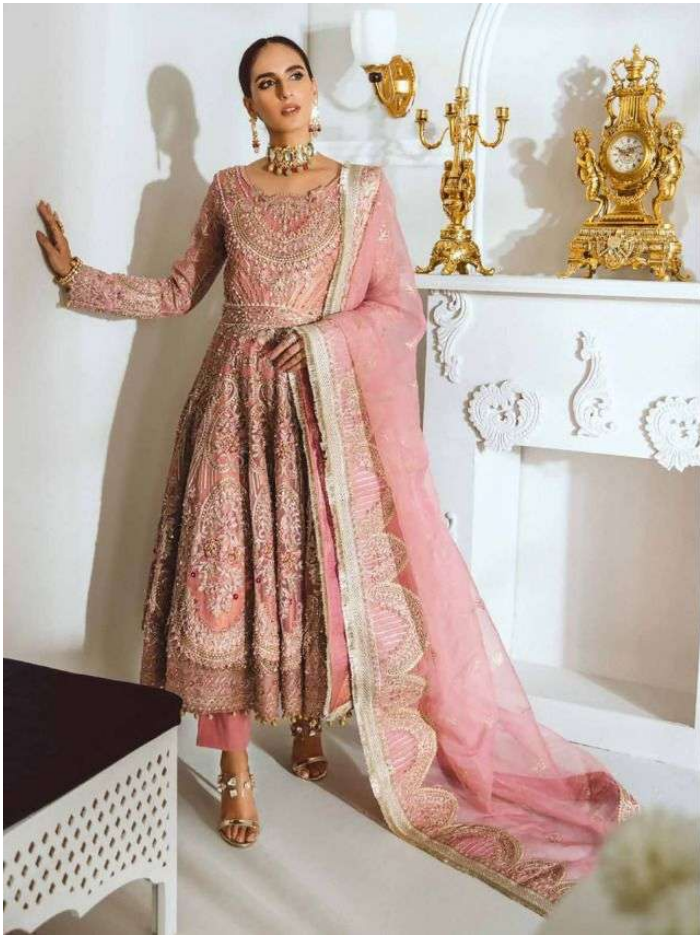

 **ST-1020**

MAYRUM N MARIA
LUXURY COLLECTION

TOP - FOX GEORGETTE WITH HEAVY EMBROIDERY WORK

BOTTOM - INNER SANTOON

DUPATTA - BUTTERFLY NET WITH HEAVY EMBROIDERY BORDER WORK

Saniya 
TRENDZ

 **ST-1021**

MAYRUM N MARIA
LUXURY COLLECTION

TOP - FOX GEORGETTE WITH HEAVY EMBROIDERY WORK

BOTTOM - INNER SANTOON

DUPATTA - BUTTERFLY NET WITH HEAVY EMBROIDERY BORDER WORK

Saniya 
TRENDZ

Saniya
TRENDZ

1021

MAYRUM N MARIA
LUXURY COLLECTION

1020