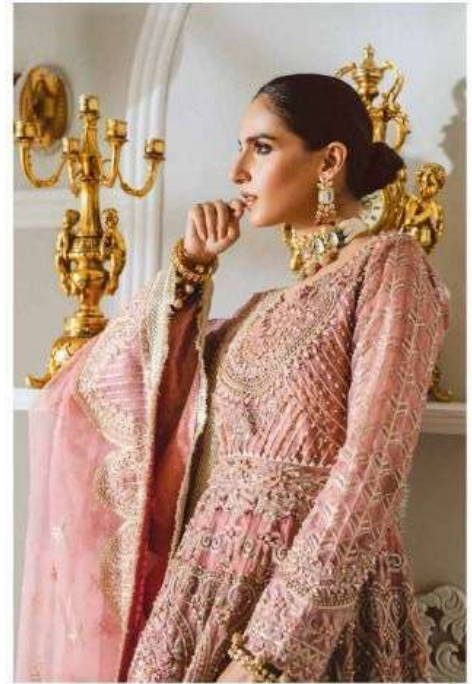

 **ST-1020**

MAYRUM N MARIA
LUXURY COLLECTION

TOP - FOX GEORGETTE WITH HEAVY EMBROIDERY WORK

BOTTOM - INNER SANTOON

DUPATTA - BUTTERFLY NET WITH HEAVY EMBROIDERY BORDER WORK

Saniya 
TRENDZ

 **ST-1021**

MAYRUM N MARIA
LUXURY COLLECTION

TOP - FOX GEORGETTE WITH HEAVY EMBROIDERY WORK

BOTTOM - INNER SANTOON

DUPATTA - BUTTERFLY NET WITH HEAVY EMBROIDERY BORDER WORK

Saniya 
TRENDZ

1021

Saniya
TRENDZ

1021

MAYRUM N MARIA
LUXURY COLLECTION