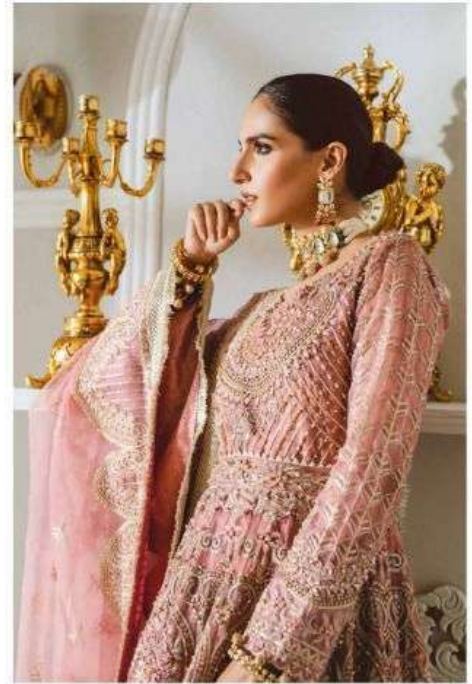

 **ST-1020**

MAYRUM N MARIA
LUXURY COLLECTION

TOP - FOX GEORGETTE WITH HEAVY EMBROIDERY WORK

BOTTOM - INNER SANTOON

DUPATTA - BUTTERFLY NET WITH HEAVY EMBROIDERY BORDER WORK

Saniya 
TRENDZ

 **ST-1021**

MAYRUM N MARIA
LUXURY COLLECTION

TOP - FOX GEORGETTE WITH HEAVY EMBROIDERY WORK

BOTTOM - INNER SANTOON

DUPATTA - BUTTERFLY NET WITH HEAVY EMBROIDERY BORDER WORK

Saniya 
TRENDZ

Saniya
TRENDZ

1021

MAYRUM N MARIA
LUXURY COLLECTION

1020