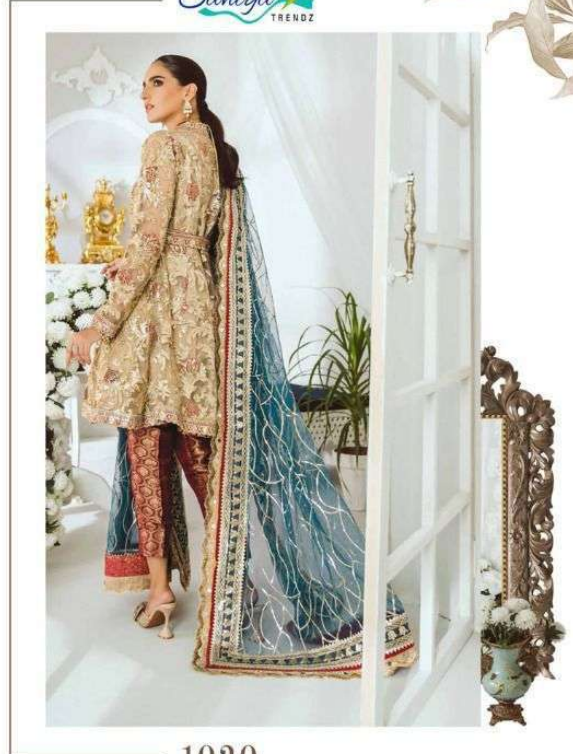

Saniya TRENDZ

MAYRUM N MARIA

LUXURY COLLECTION

Saniya
TRENDZ

MAYRUM N MARIA

LUXURY COLLECTION

Saniya
TRENDZ

1020

 **ST-1020**

MAYRUM N MARIA
LUXURY COLLECTION

TOP - FOX GEORGETTE WITH HEAVY EMBROIDERY WORK

BOTTOM - INNER SANTOON

DUPATTA - BUTTERFLY NET WITH HEAVY EMBROIDERY BORDER WORK

Saniya 
TRENDZ

 **ST-1021**

MAYRUM N MARIA
LUXURY COLLECTION