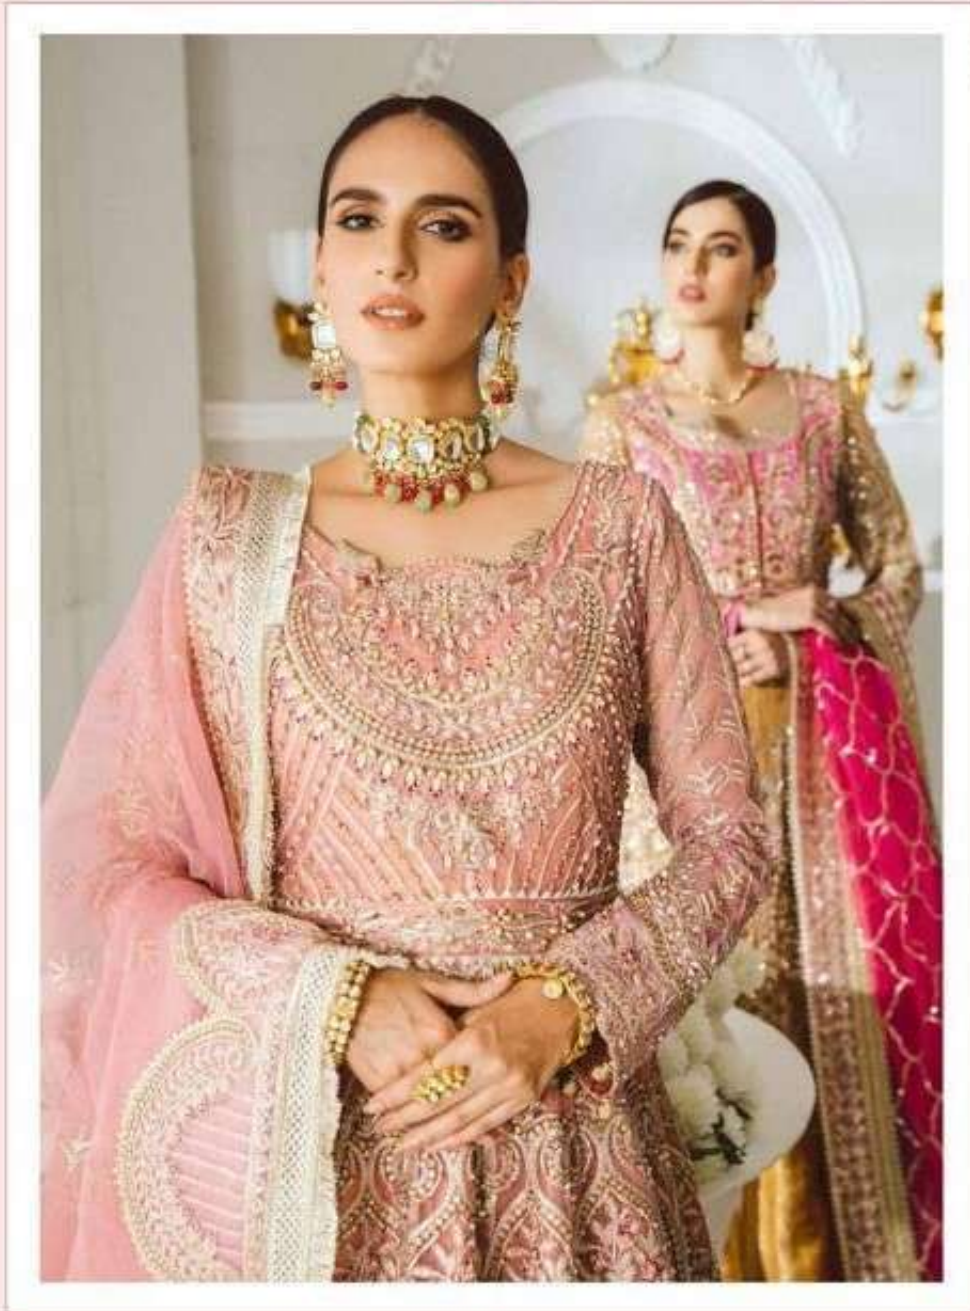

Saniya TRENDZ

MAYRUM N MARIA

LUXURY COLLECTION