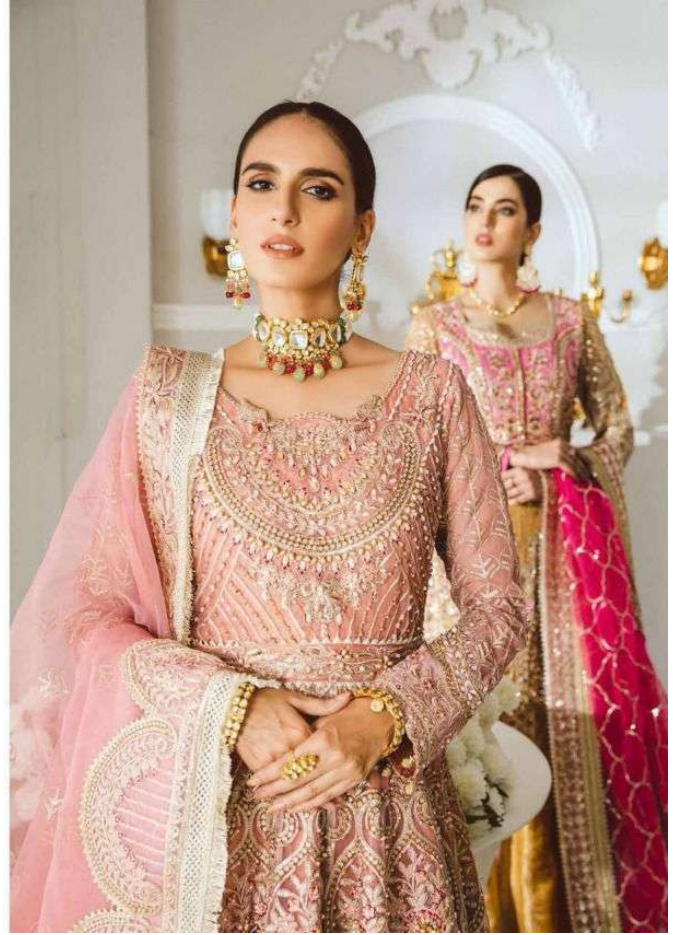

 **ST-1020**

MAYRUM N MARIA
LUXURY COLLECTION

TOP - FOX GEORGETTE WITH HEAVY EMBROIDERY WORK

BOTTOM - INNER SANTOON

DUPATTA - BUTTERFLY NET WITH HEAVY EMBROIDERY BORDER WORK

Saniya 
TRENDZ

 **ST-1021**

MAYRUM N MARIA
LUXURY COLLECTION

TOP - FOX GEORGETTE WITH HEAVY EMBROIDERY WORK

BOTTOM - INNER SANTOON

DUPATTA - BUTTERFLY NET WITH HEAVY EMBROIDERY BORDER WORK

Saniya 
TRENDZ

Saniya
TRENDZ

1021

MAYRUM N MARIA
LUXURY COLLECTION

1020