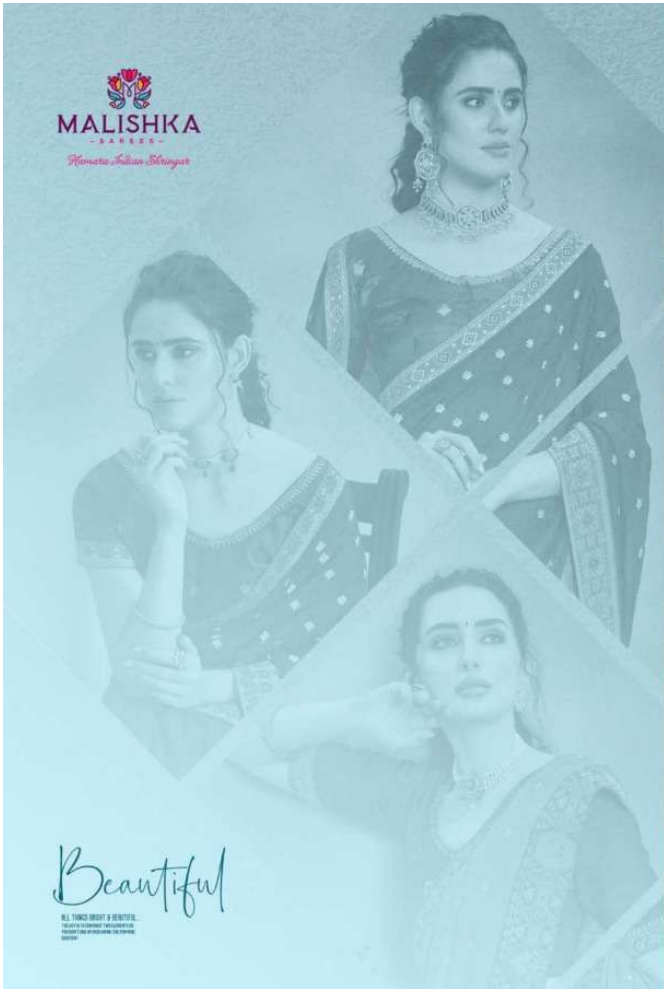

MALISHKA
SAREES

Shri Mata Jyoti Bhai

VIHANA
विहाना

(FULL SAREE LACE)
EMBROIDERY WORK

MALISHKA
SAREES

Shri Mata Jyoti Bhai

VIHANA
विहाना

(FULL SAREE LACE)
EMBROIDERY WORK

Simplicity

MALISHKA
WOMEN'S WEAR
Harmonious Colors. Harmonious.

22103

22101

22102

22103

22104

22105