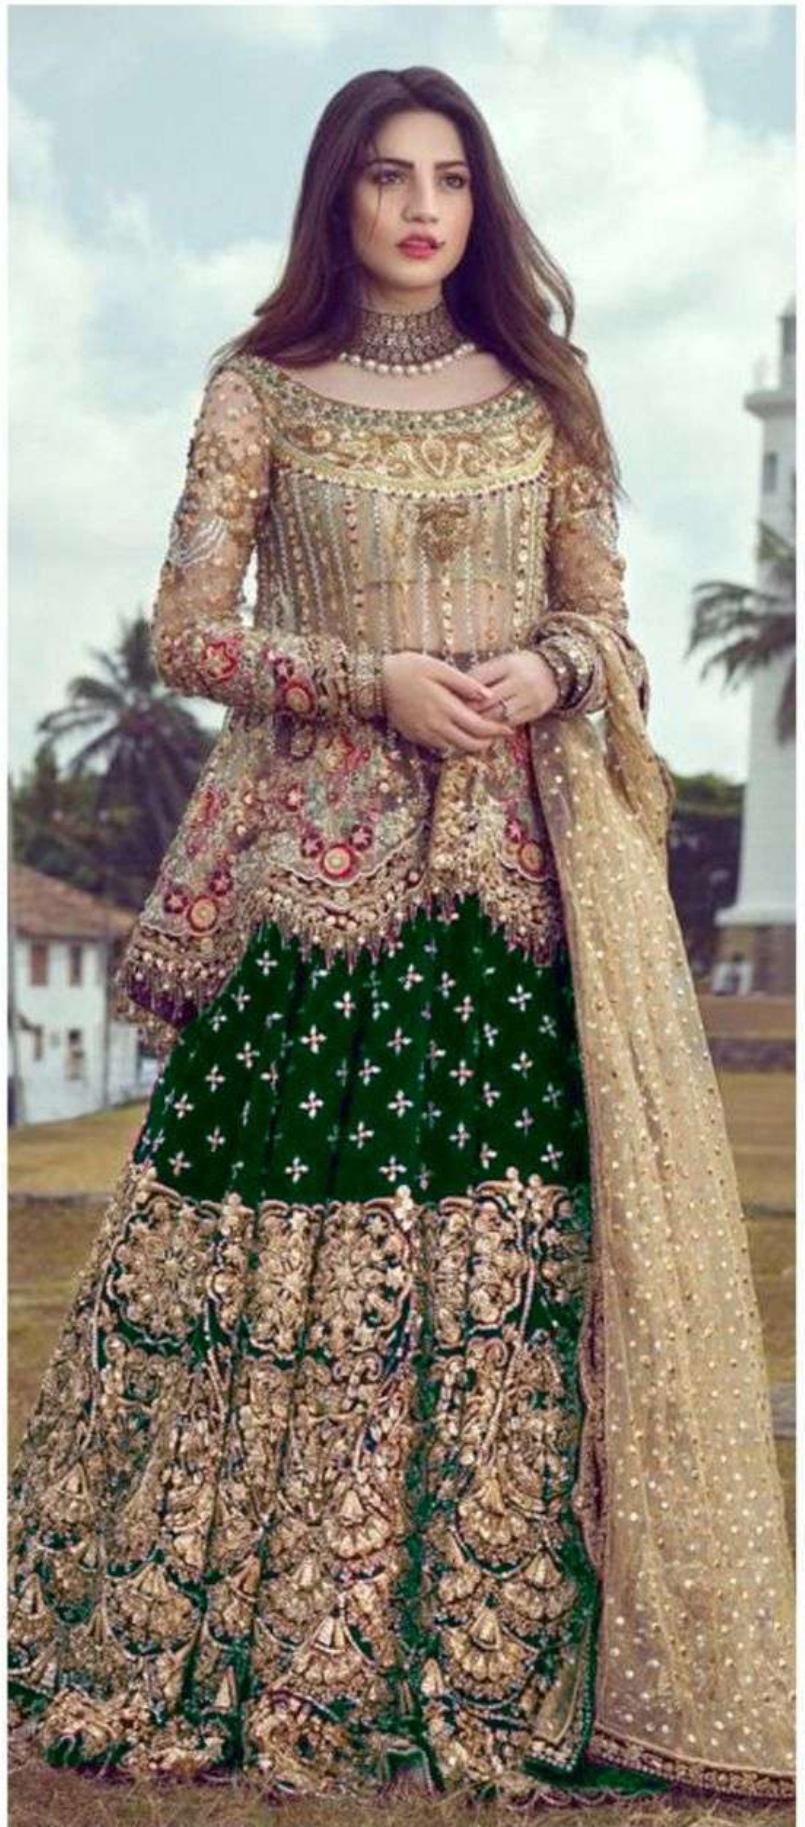

ASIM JOFATM

D.NO.
56057-B

TOP

Net With Embroidery Work
With Hand Work

BOTTOM

Net With Embroidery Work

DUPATTA

Net Sequin Pearl Work