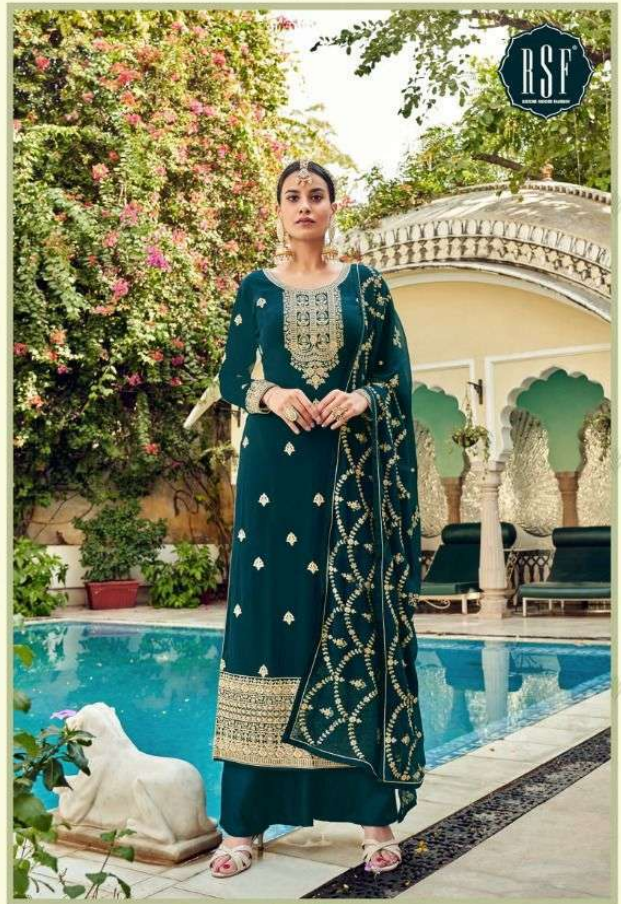

21401

PRESENTING TO YOU OUR NEW CATALOGUE

RAZZA

FROM RSF FASHIONS

TOP

PURE FAUX GEOGETTE WITH
FULL WORK

INNER

SANTUN

BOTTOM

DULL SANTUN

DUPATTA

PURE CHINON SILK WITH
HEAVY DUPATTA WORK

21401

21402

21403

21404