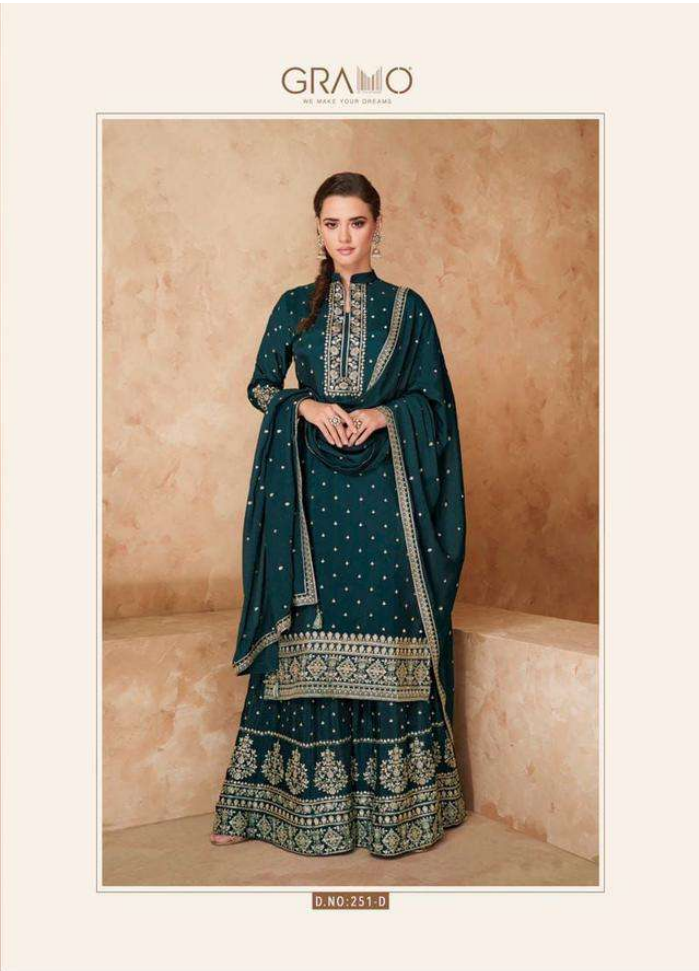

GRAMO
WE MAKE YOUR DREAMS

COLOUR SPECIAL

gramo-colour-special-vol-1-georgette-salwar-suit

D.NO:251-D

GRAMO
WE MAKE YOUR DREAMS

COLOUR SPECIAL

gramo-colour-special-vol-1-georgette-salwar-suit

gramo-colour-special-vol-1-georgette-salwar-suit

D.NO:251-B

gramo-colour-special-vol-1-georgette-salwar-suit

D.NO:251-C

gramo-colour-special-vol-1-georgette-salwar-suit

GRAMO
WE MAKE YOUR DREAMS

D.NO:251-A