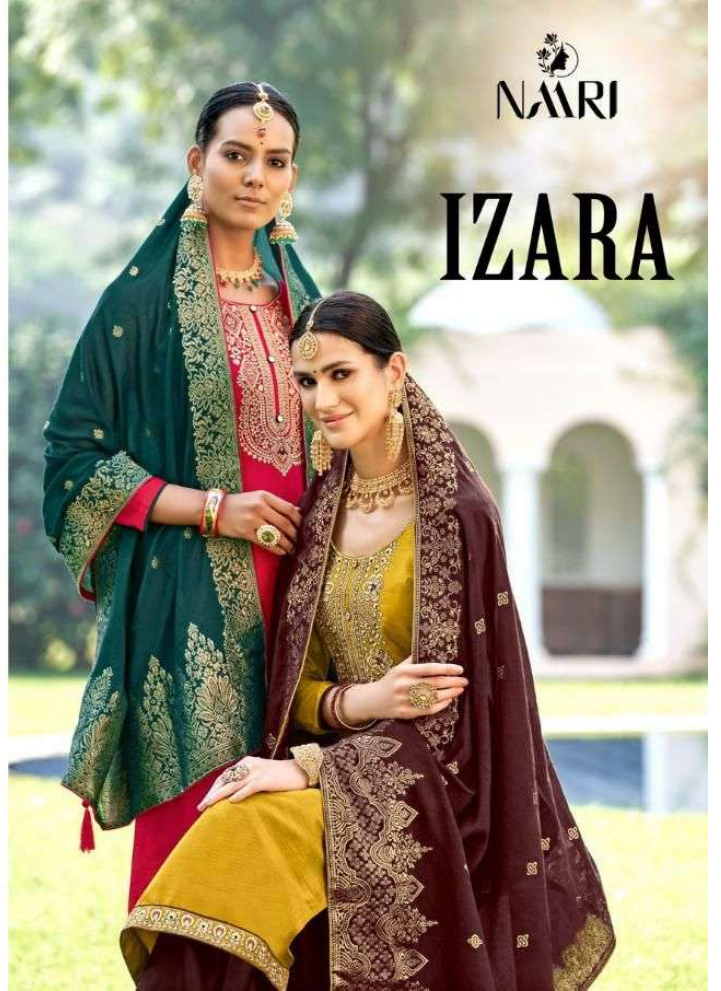

NARI

Mo. : 93740 60946