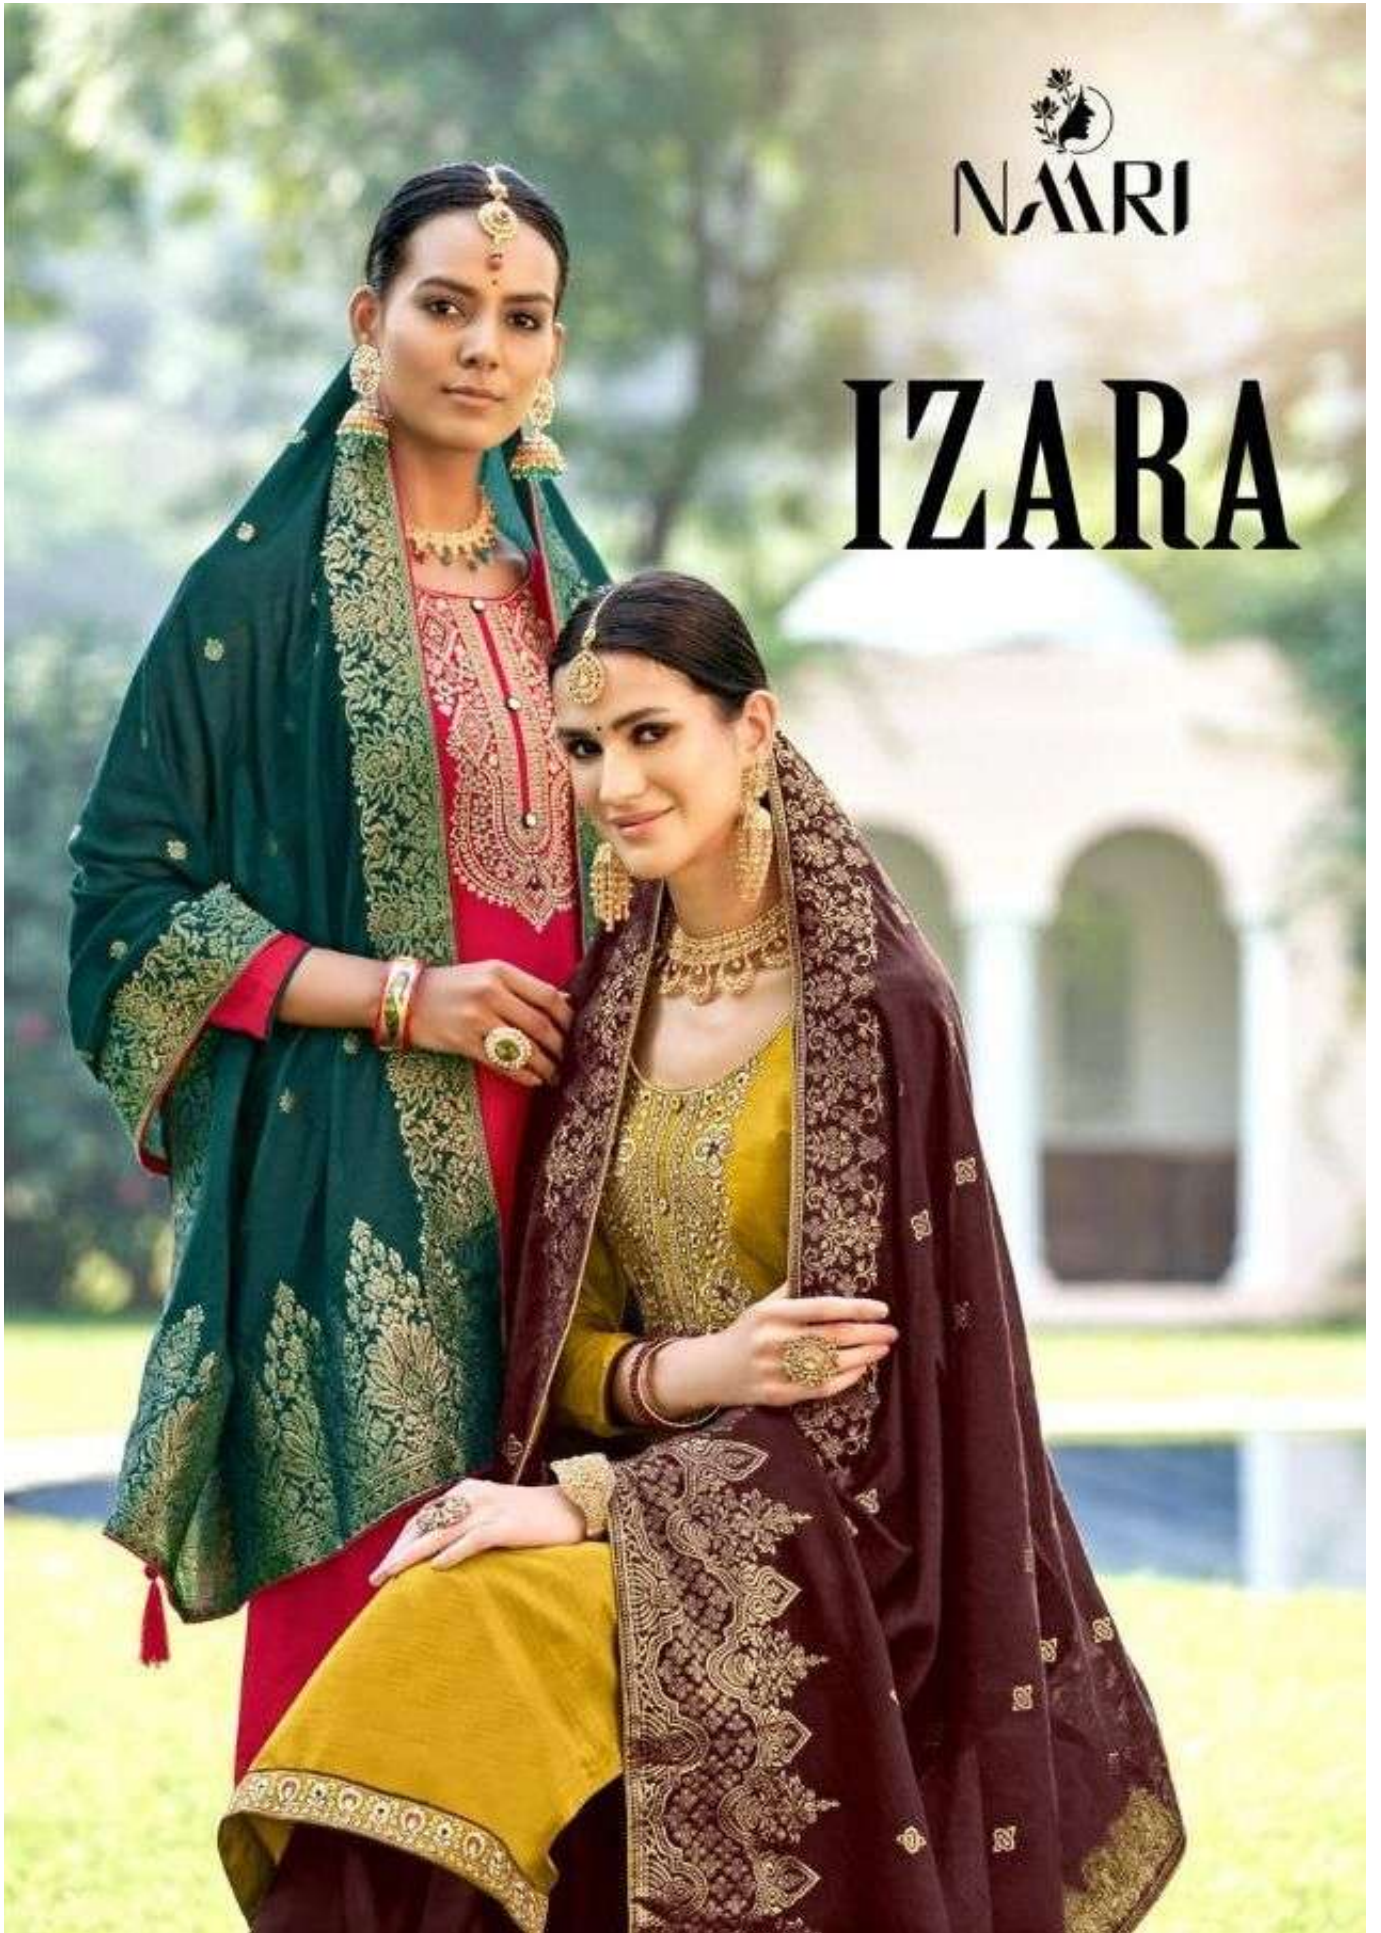

NARI

IZARA

NARI

IZARA

NARI
Charming Lady
You must dare to be different coz Styling is always to be exclusive.
Differentiate yourself by Jazzing up with our designs.

TOP : PARAMPARA SILK WITH
JERRY WORK
BOTTOM : DULL SANTUN
DUPATTA : PURE VISCOUS JACARD
WITH TUSSELS

FROM NAARI FASHIONS,

TOP

PARAMPARA SILK WITH JERRY WORK

BOTTOM

DULL SANTUN

DUPATTA

PURE VISCOUS SILK JACARD WITH TUSSELS

NAARI