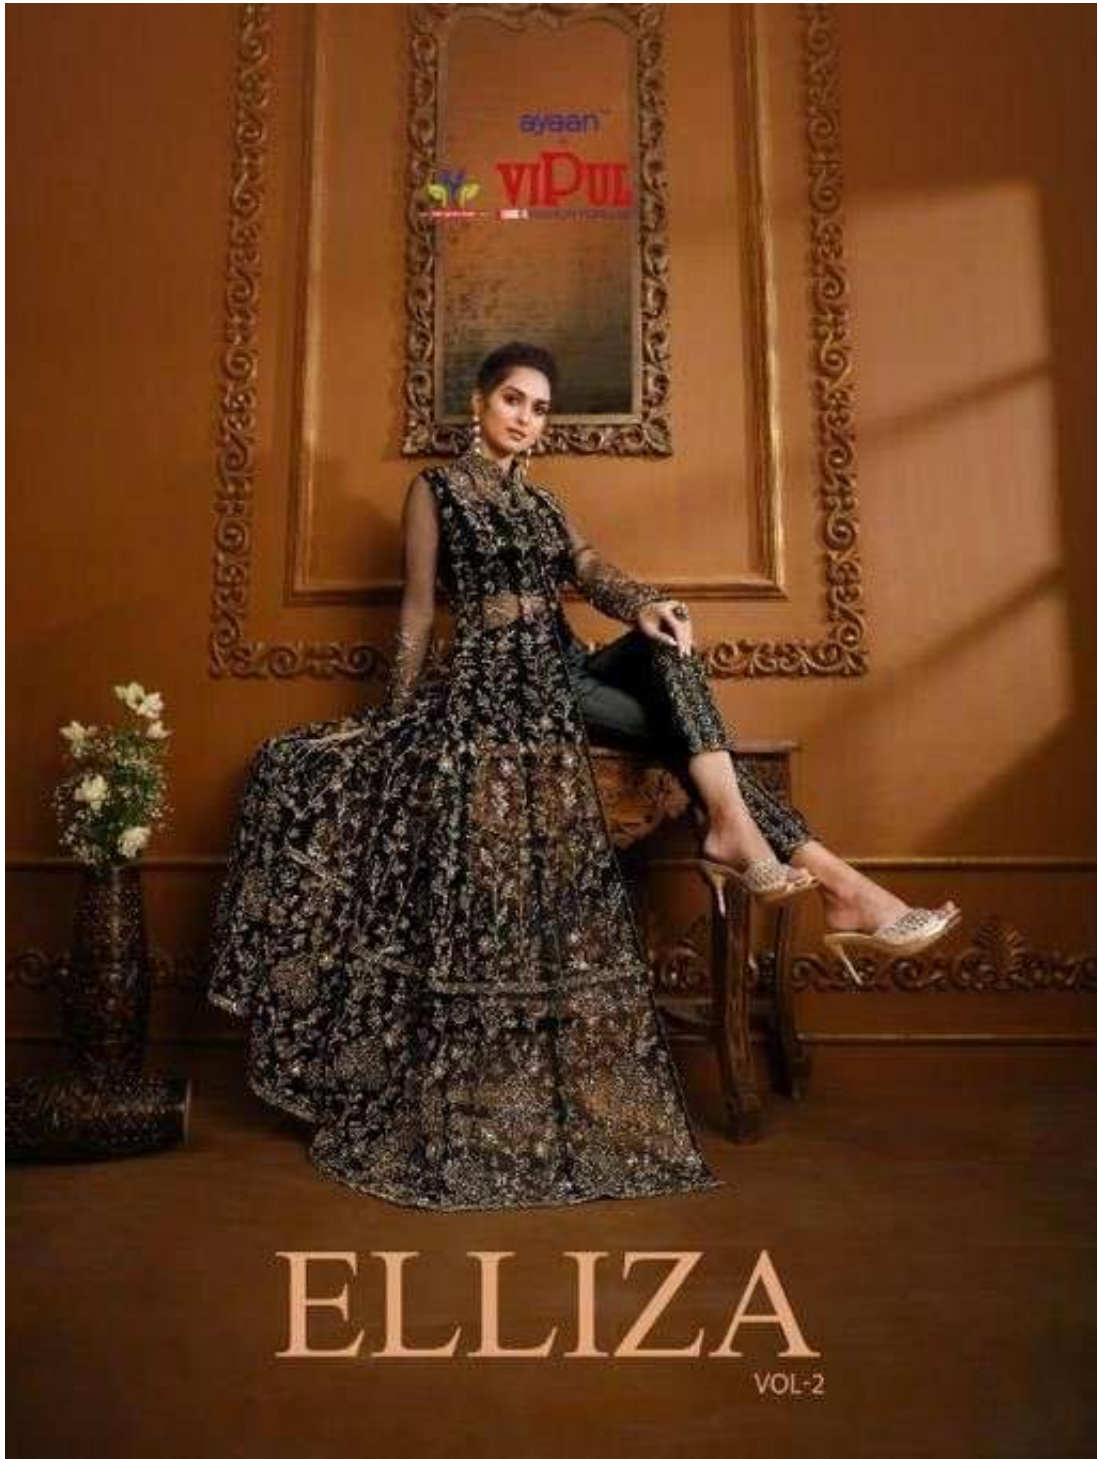

ELLIZA

VOL-2